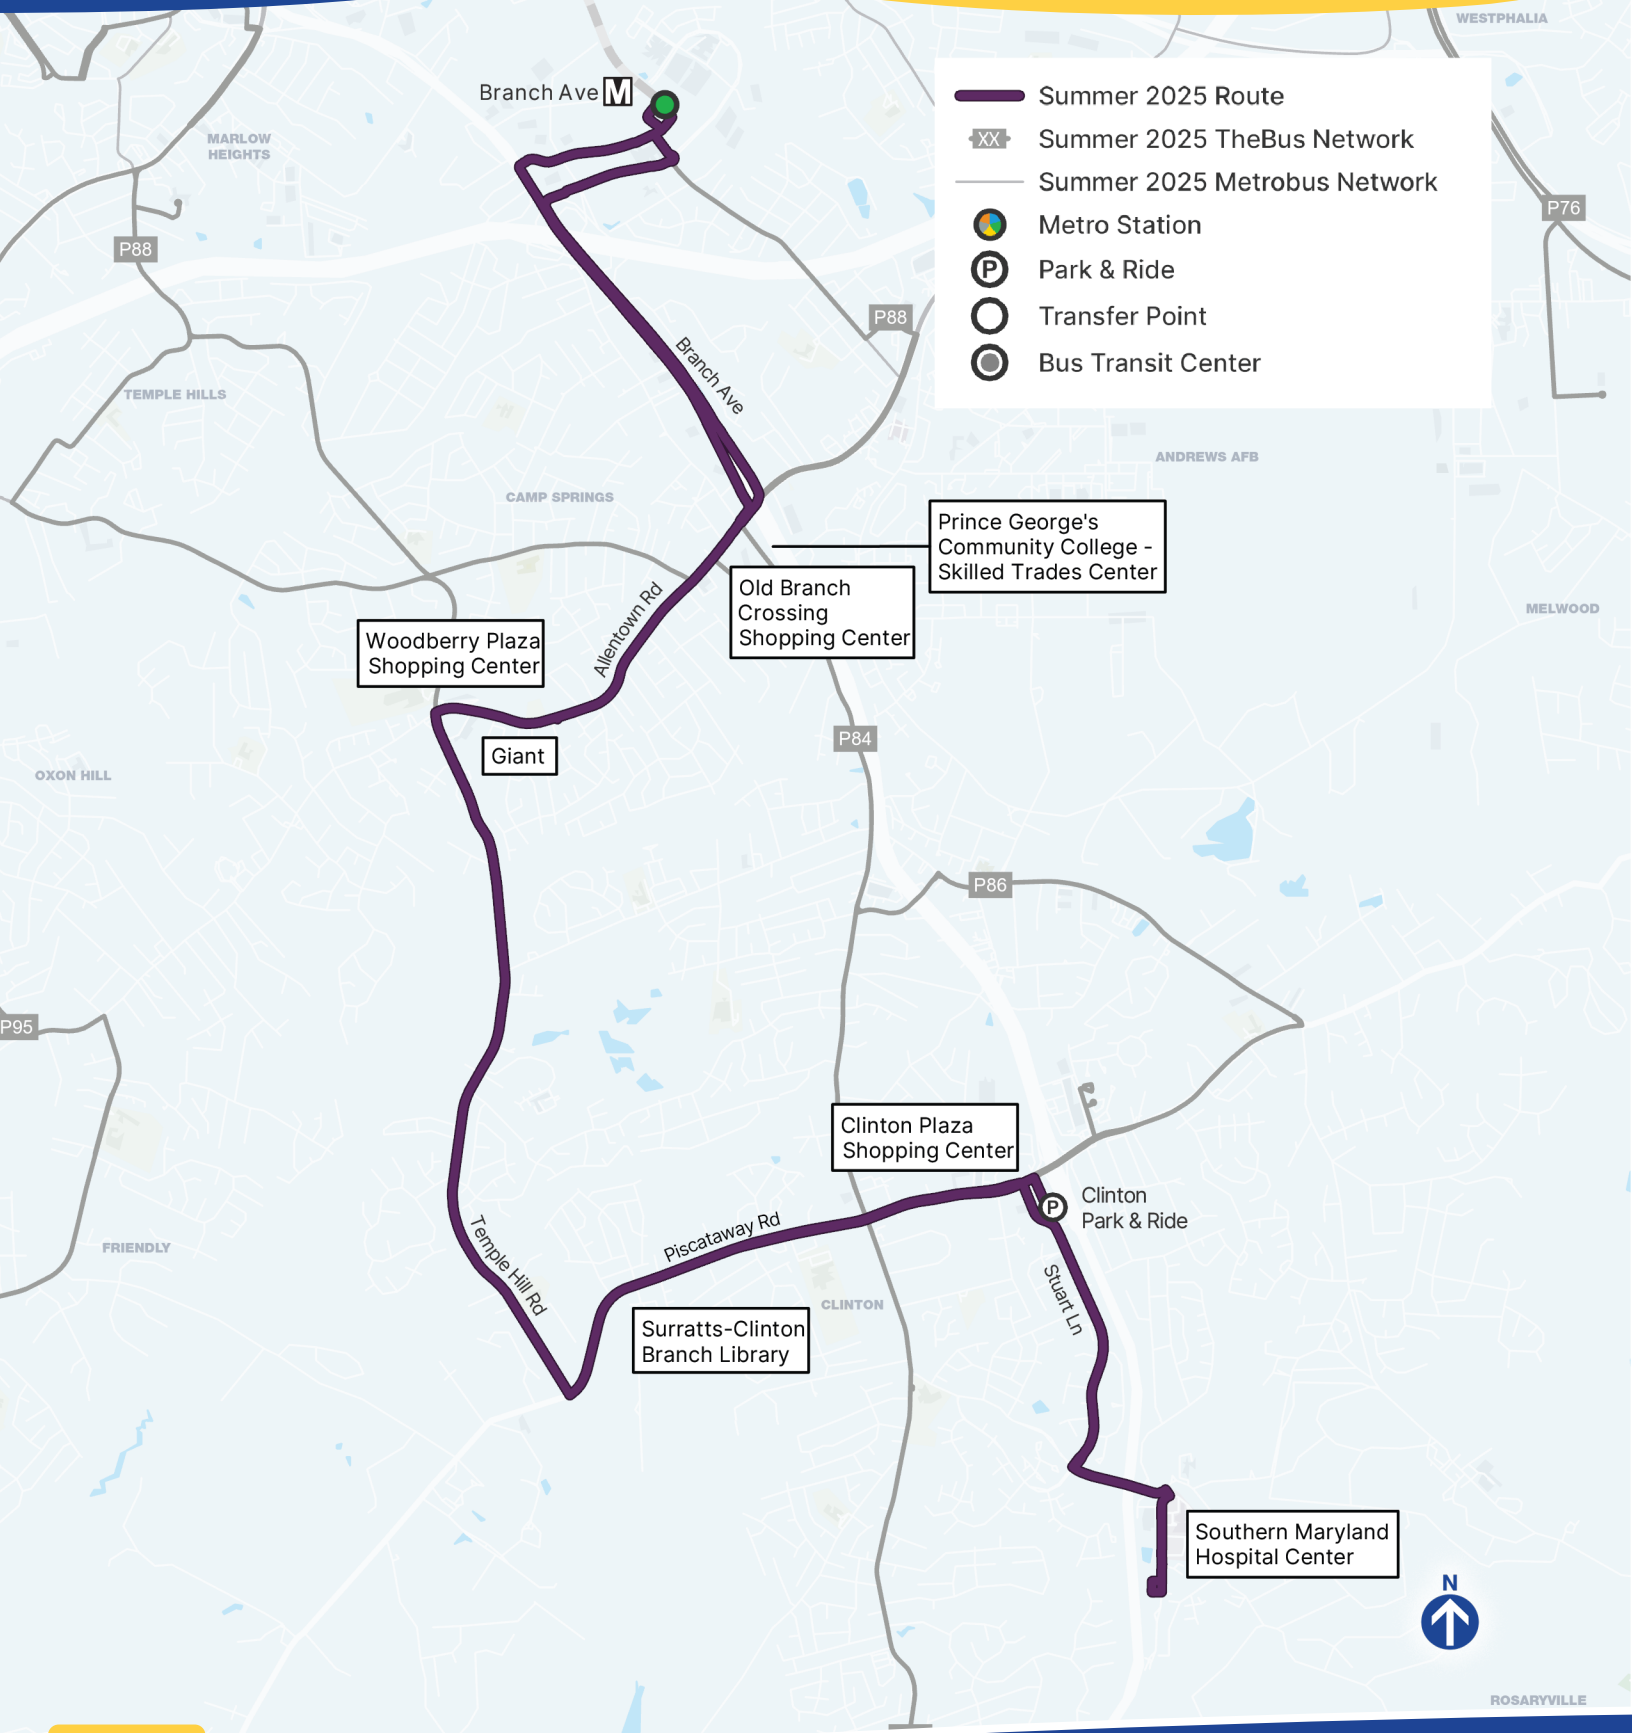

Branch Avenue - Southern Maryland Hospital Center

Compare to existing routes:
TheBus 30

Frequency

Weekdays					Saturday
Hours of operation: 6:00 a.m. - 8:00 p.m.					
Early Morning No Service	Morning Rush 6:00 a.m. - 9:00 a.m.	Midday 9:00 a.m. - 3:00 p.m.	Afternoon Rush 3:00 p.m. - 7:00 p.m.	Evening 7:00 p.m. - 8:00 p.m.	Daytime 6:00 a.m. - 8:00 p.m.
-	25 min.	25 min.	25 min.	25 min.	25 min.

Frequencies shown are averages

Improvements on this Route

Maximizing Resources

Restores TheBus Route 30 to the pre-Spring Service Change routing to terminate at Branch Ave Metro in response to public feedback and to improve productivity

Frequency

Improved frequency along the entire route