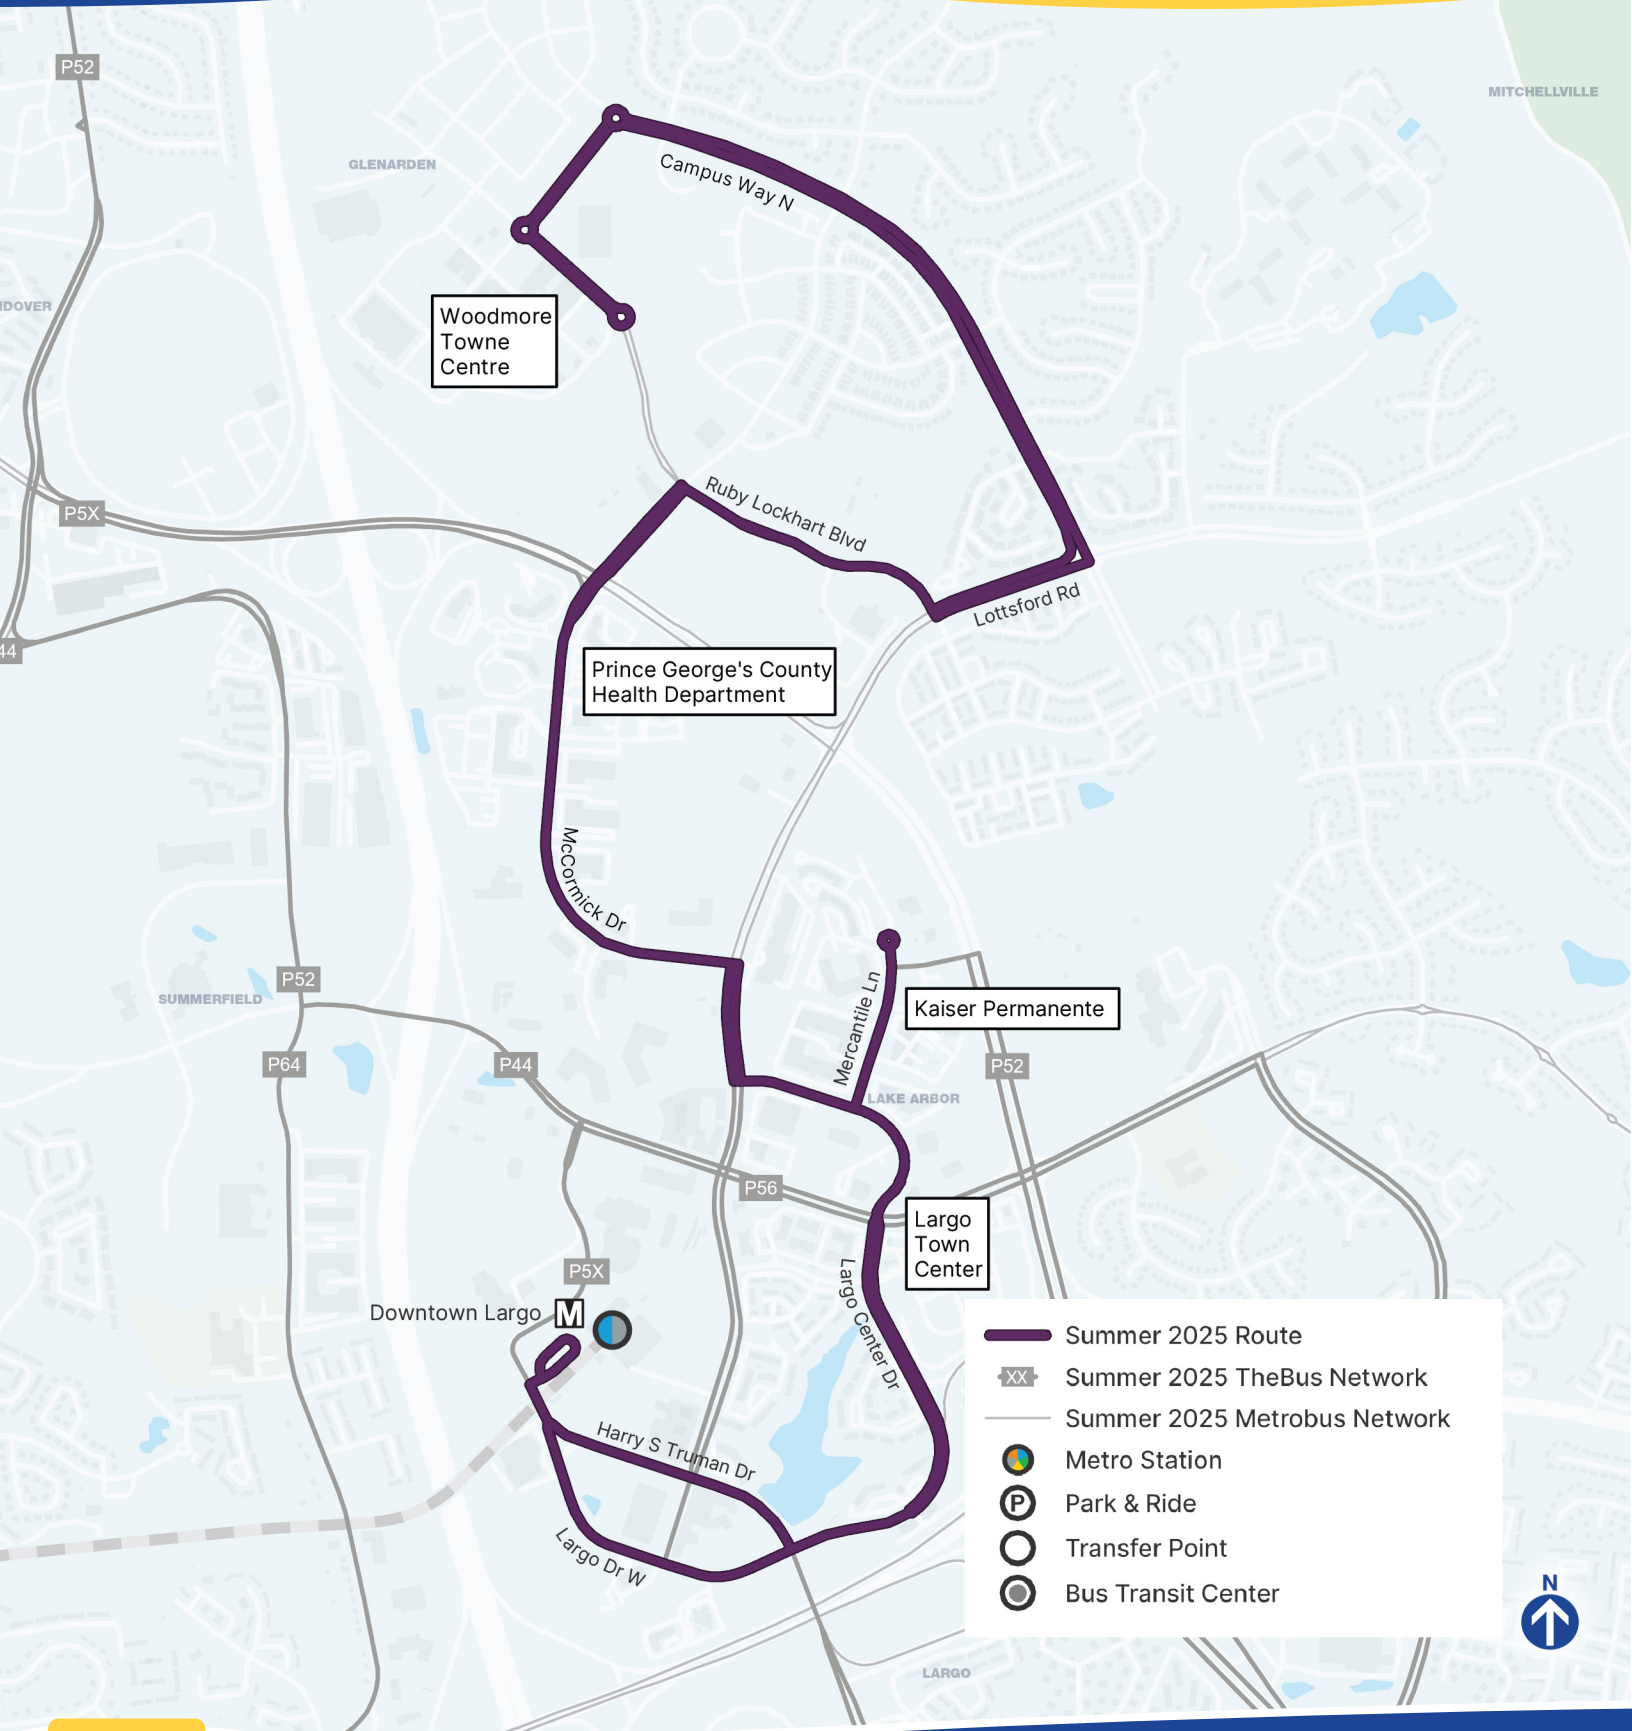

Compare to existing routes:
TheBus 28

Compare to existing routes:
TheBus 28

Frequency

Weekdays					Saturday
Hours of operation: 6:00 a.m. - 7:00 p.m.					
Early Morning No Service	Morning Rush 6:00 a.m. - 9:00 a.m.	Midday 9:00 a.m. - 3:00 p.m.	Afternoon Rush 3:00 p.m. - 7:00 p.m.	Evening No Service	Daytime None
-	45 min.	45 min.	45 min.	-	-

Frequencies shown
are averages

Improvements on this Route

Maximizing Resources

Maintains exact routing, frequency, and hours of operation of the existing TheBus Route 28