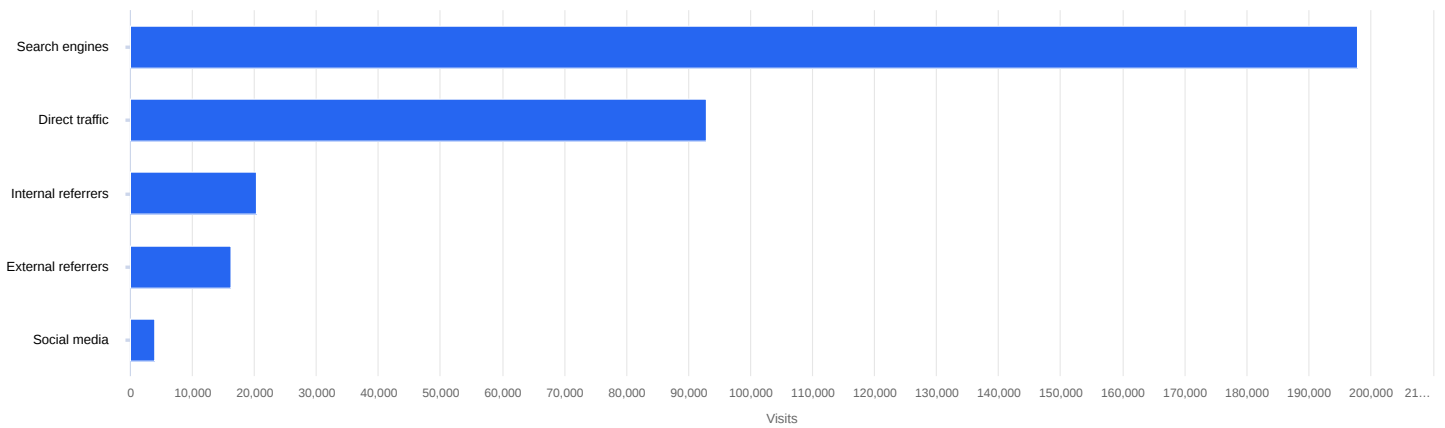

Site
Prince George's County
 Period
October 2025

Summary

Initial traffic sources

Initial traffic source [Ⓞ]	Visits % of total	Unique visitors	Bounce rate
Search engines	197,908 59.8%	119,702	53.42%
Direct traffic	92,829 28.0%	48,914	65.37%
Internal referrers	20,278 6.1%	13,005	57.44%
External referrers	16,225 4.9%	13,421	59.57%
Social media	3,863 1.2%	3,622	77.61%