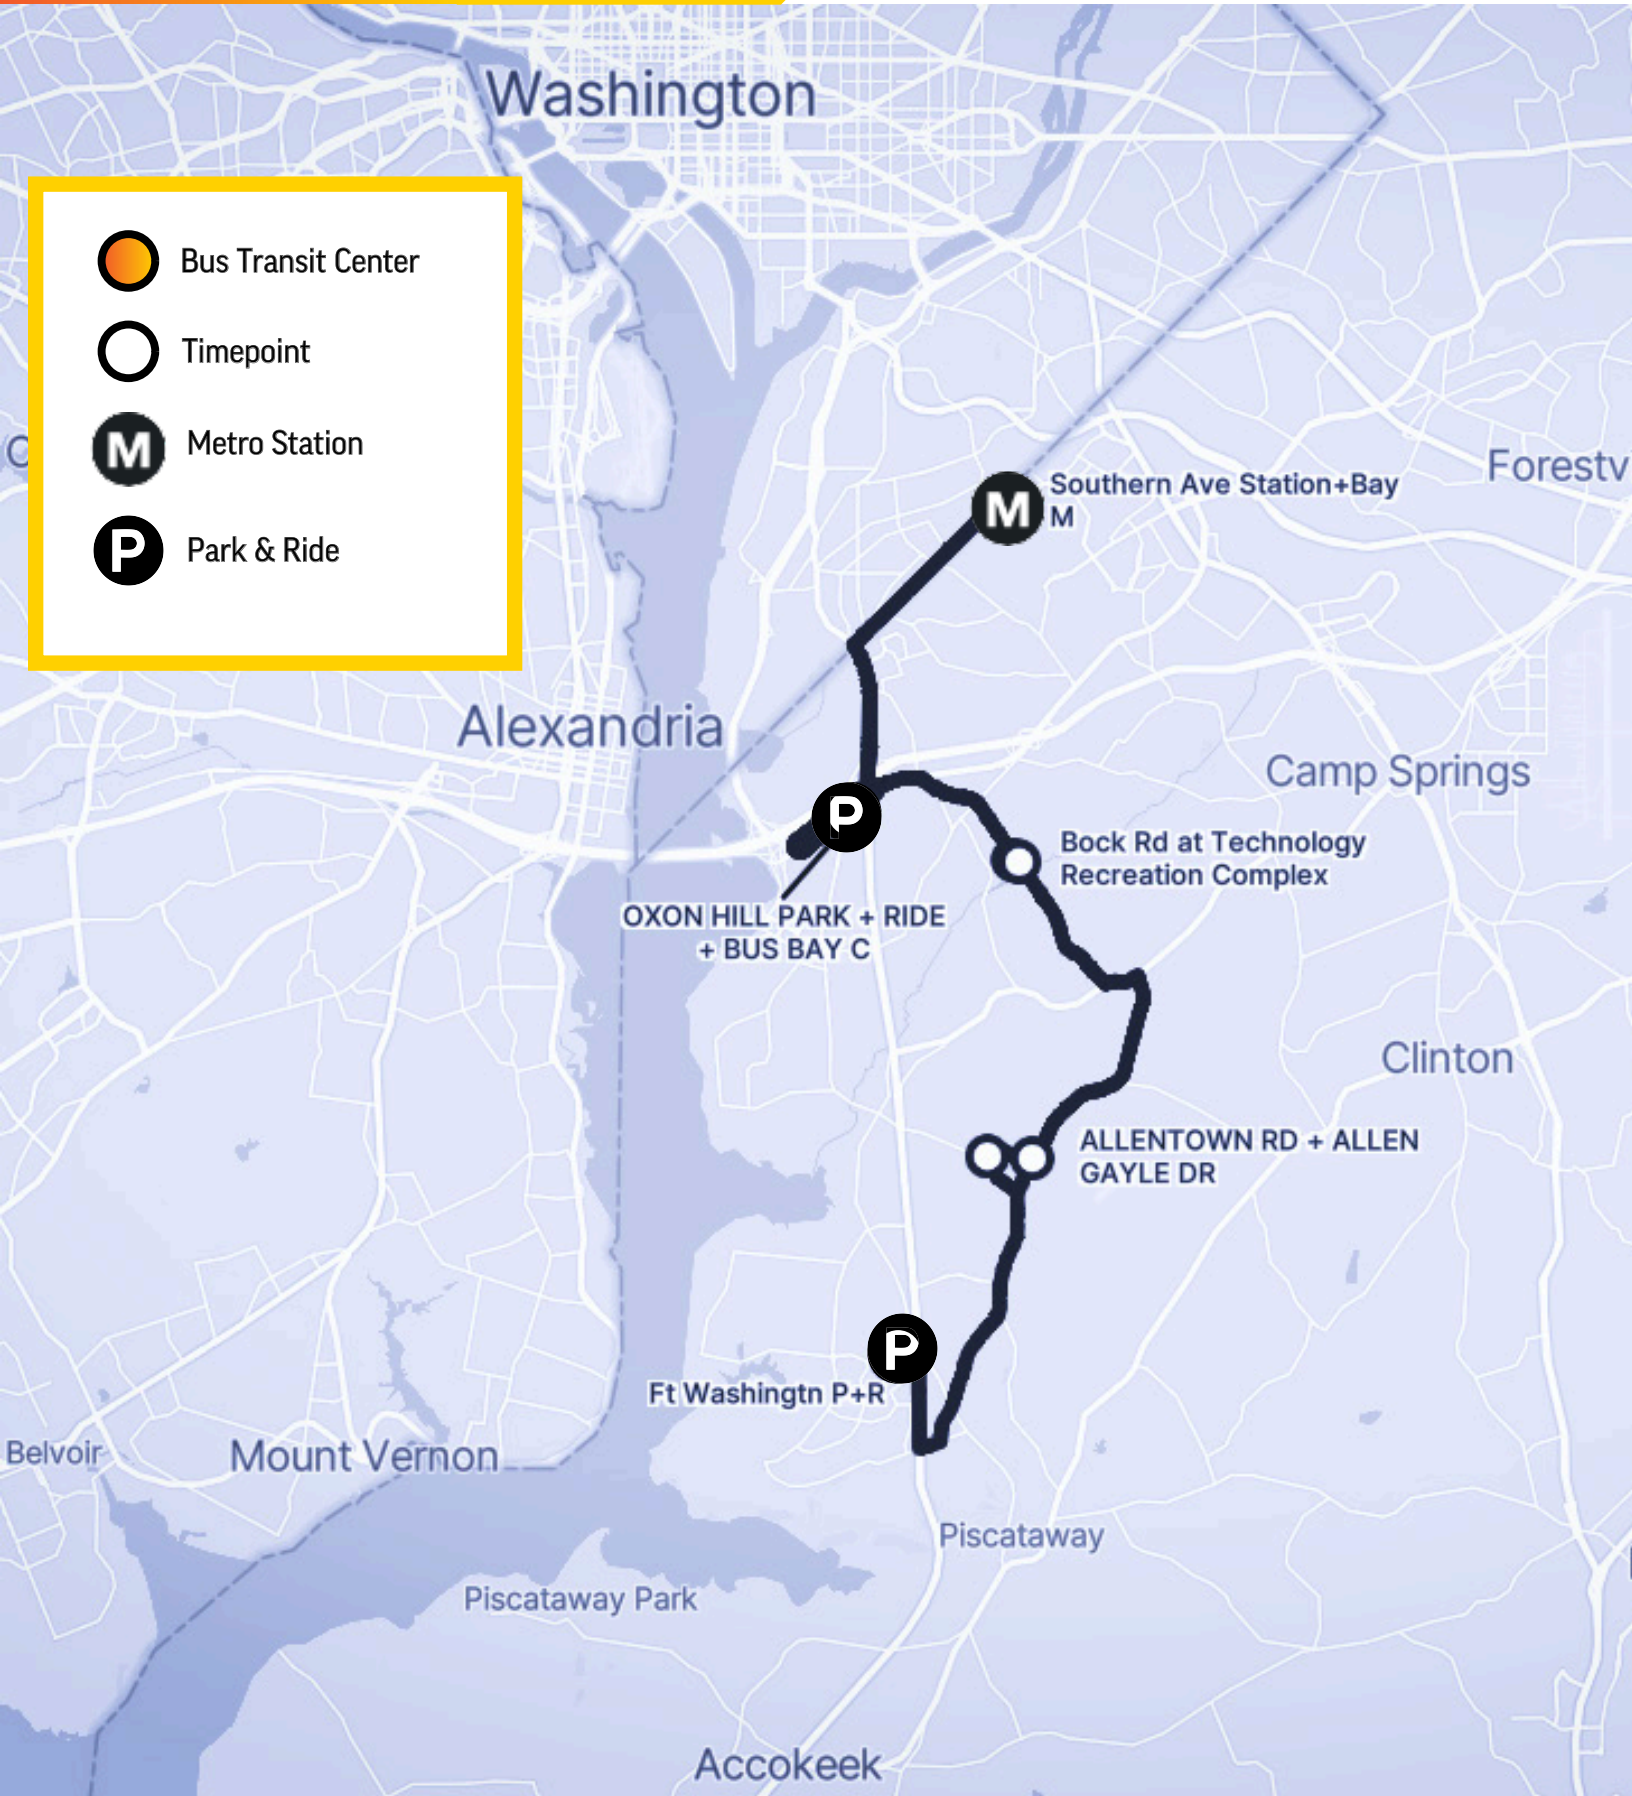

# P95 Southern Ave - Friendly/ Fort Washington

- Bus Transit Center
- Timepoint
- Metro Station
- Park & Ride

## Weekdays

Hours of operation: 5:24 a.m. - 10:35 a.m.; 11:11 a.m. - 2:13 p.m.; 2:13 p.m. - 6:05 p.m.

Early Morning No service	Morning Rush 6:00 a.m. - 10: 00 a.m.	Midday 10:00 a.m. - 2:00 p.m.	Afternoon Rush 3:30 p.m. - 6:30 p.m.	Evening 6:00 p.m. - 9:00 p.m.
-	<b>31 min.</b>	<b>48 min.</b>	<b>46 min.</b>	<b>46 min.</b>