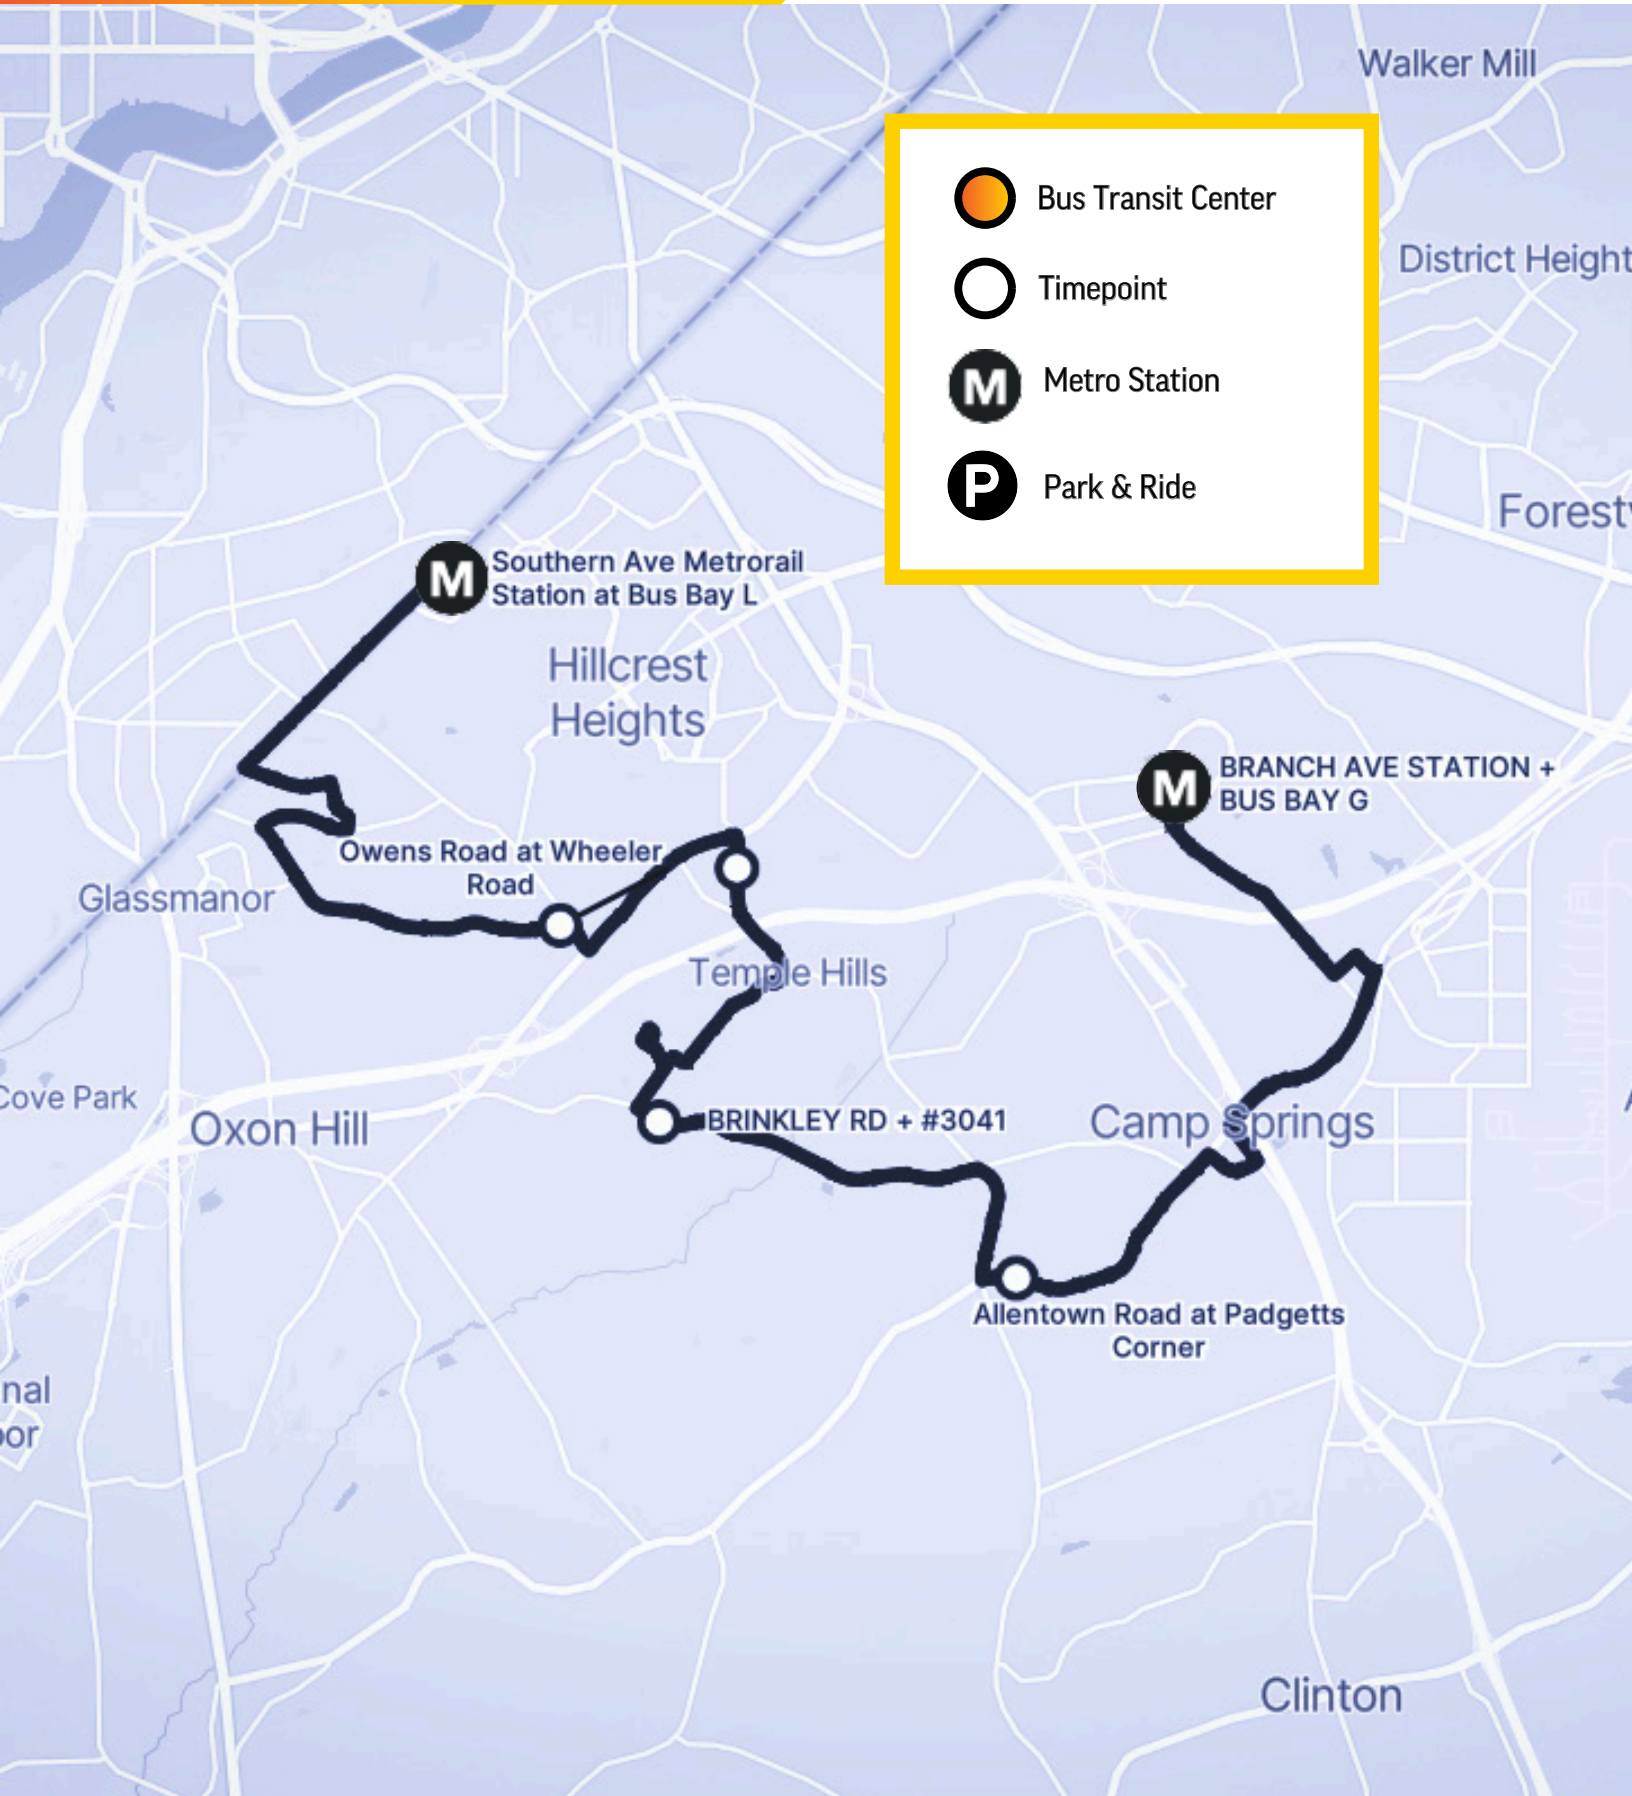

# P88 Southern Ave - Branch Ave

-  Bus Transit Center
-  Timepoint
-  Metro Station
-  Park & Ride

## Weekdays

Hours of operation: 6:00 a.m. - 6:05 p.m.

Early Morning No service	Morning Rush 6:00 a.m. - 10:00 a.m.	Midday 10:00 a.m. - 2:00 p.m.	Afternoon Rush 3:30 p.m. - 6:30 p.m.	Evening 6:00 p.m. - 9:00 p.m.
-	<b>30 min.</b>	<b>30 min.</b>	<b>30 min.</b>	<b>30 min.</b>

## Weekend - Saturday

Hours of operation: 6:00 a.m. - 6:00 p.m.

Early Morning No service	Morning Rush 6:00 a.m. - 10:00 a.m.	Midday 10:00 a.m. - 2:00 p.m.	Afternoon Rush 3:30 p.m. - 6:30 p.m.	Evening 6:00 p.m. - 9:00 p.m.
-	<b>30 min.</b>	<b>30 min.</b>	<b>30 min.</b>	<b>30 min.</b>

## Weekend - Sunday

Hours of operation: 8:00 a.m. - 6:00 p.m.

Early Morning No service	Morning Rush 6:00 a.m. - 10:00 a.m.	Midday 10:00 a.m. - 2:00 p.m.	Afternoon Rush 3:30 p.m. - 6:30 p.m.	Evening 6:00 p.m. - 9:00 p.m.
-	<b>60 min.</b>	<b>60 min.</b>	<b>60 min.</b>	<b>60 min.</b>