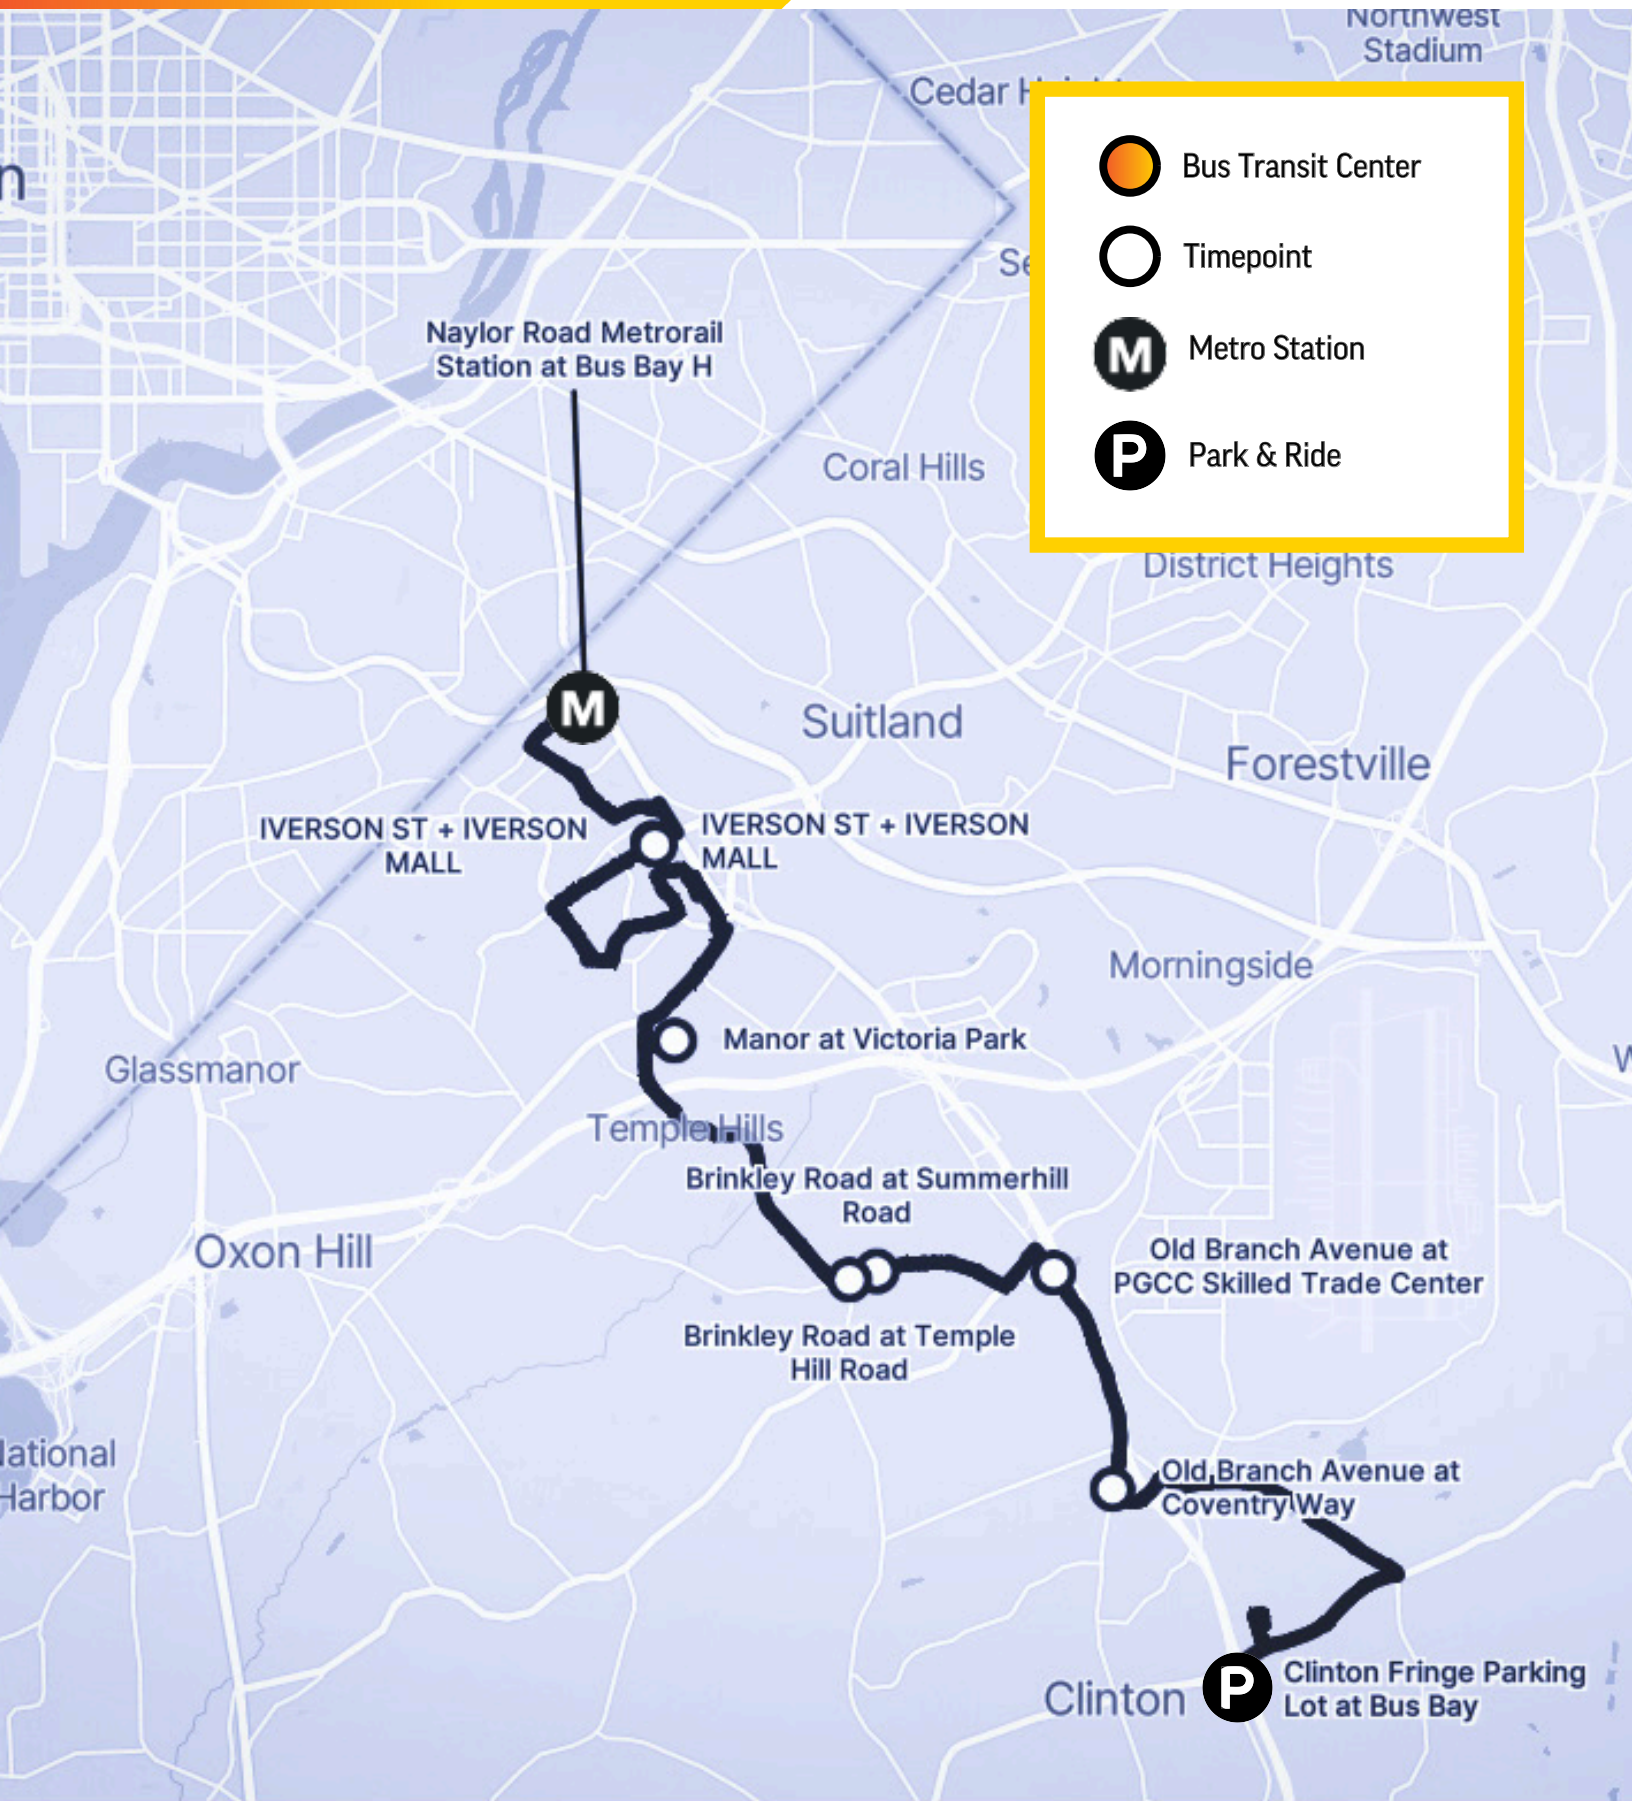

P86 Naylor Road - Clinton

Frequency

Weekdays

Hours of operation: 6:00 a.m. - 7:45 p.m.

Early Morning No service	Morning Rush 6:00 a.m. - 10:00 a.m.	Midday 10:00 a.m. - 2:00 p.m.	Afternoon Rush 3:30 p.m. - 6:30 p.m.	Evening 6:00 p.m. - 9:00 p.m.
-	25 min.	25 min.	25 min.	25 min.

Weekend - Saturday

Hours of operation: 6:00 a.m. - 8:00 p.m.

Early Morning No service	Morning Rush 6:00 a.m. - 10:00 a.m.	Midday 10:00 a.m. - 2:00 p.m.	Afternoon Rush 3:30 p.m. - 6:30 p.m.	Evening 6:00 p.m. - 9:00 p.m.
-	30 min.	30 min.	30 min.	30 min.

Weekend - Sunday

Hours of operation: 8:00 a.m. - 8:00 p.m.

Early Morning No service	Morning Rush 6:00 a.m. - 10:00 a.m.	Midday 10:00 a.m. - 2:00 p.m.	Afternoon Rush 3:30 p.m. - 6:30 p.m.	Evening 6:00 p.m. - 9:00 p.m.
-	60 min.	60 min.	60 min.	60 min.