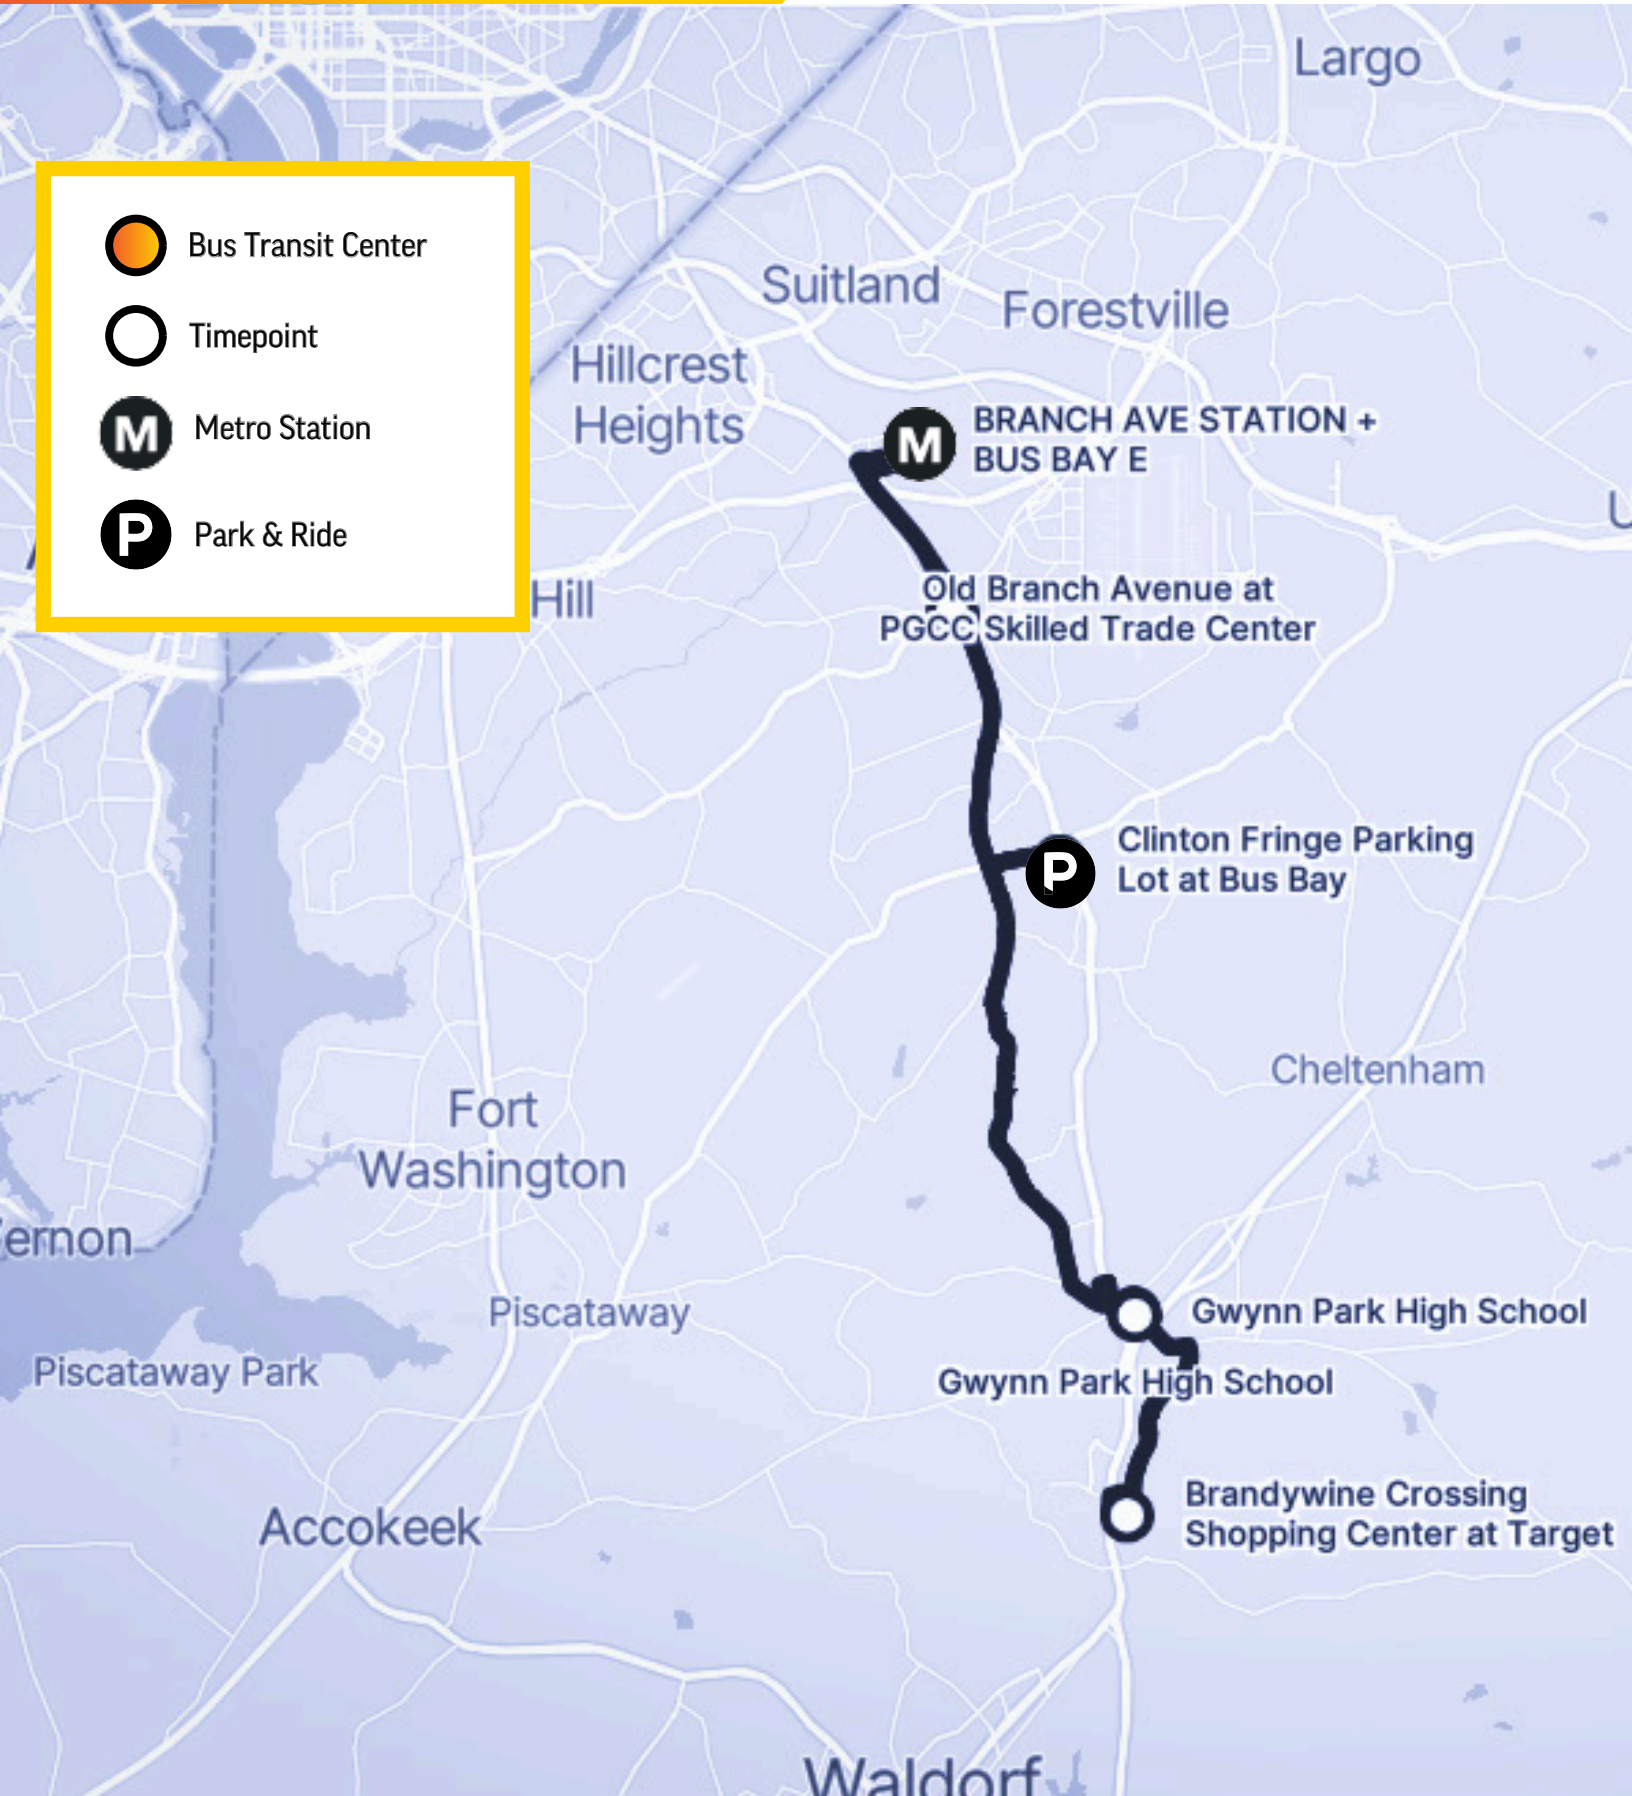

P84 Branch Ave - Brandywine

- Bus Transit Center
- Timepoint
- Metro Station
- Park & Ride

Frequency

Weekdays

Hours of operation: 6:00 a.m. - 6:00 p.m.

Early Morning No service	Morning Rush 6:00 a.m. - 10:00 a.m.	Midday 10:00 a.m. - 2:00 p.m.	Afternoon Rush 3:30 p.m. - 6:30 p.m.	Evening 6:00 p.m. - 9:00 p.m.
-	60 min.	60 min.	60 min.	60 min.

Weekend - Saturday

Hours of operation: 6:00 a.m. - 6:00 p.m.

Early Morning No service	Morning Rush 6:00 a.m. - 10:00 a.m.	Midday 10:00 a.m. - 2:00 p.m.	Afternoon Rush 3:30 p.m. - 6:30 p.m.	Evening 6:00 p.m. - 9:00 p.m.
-	60 min.	60 min.	60 min.	60 min.