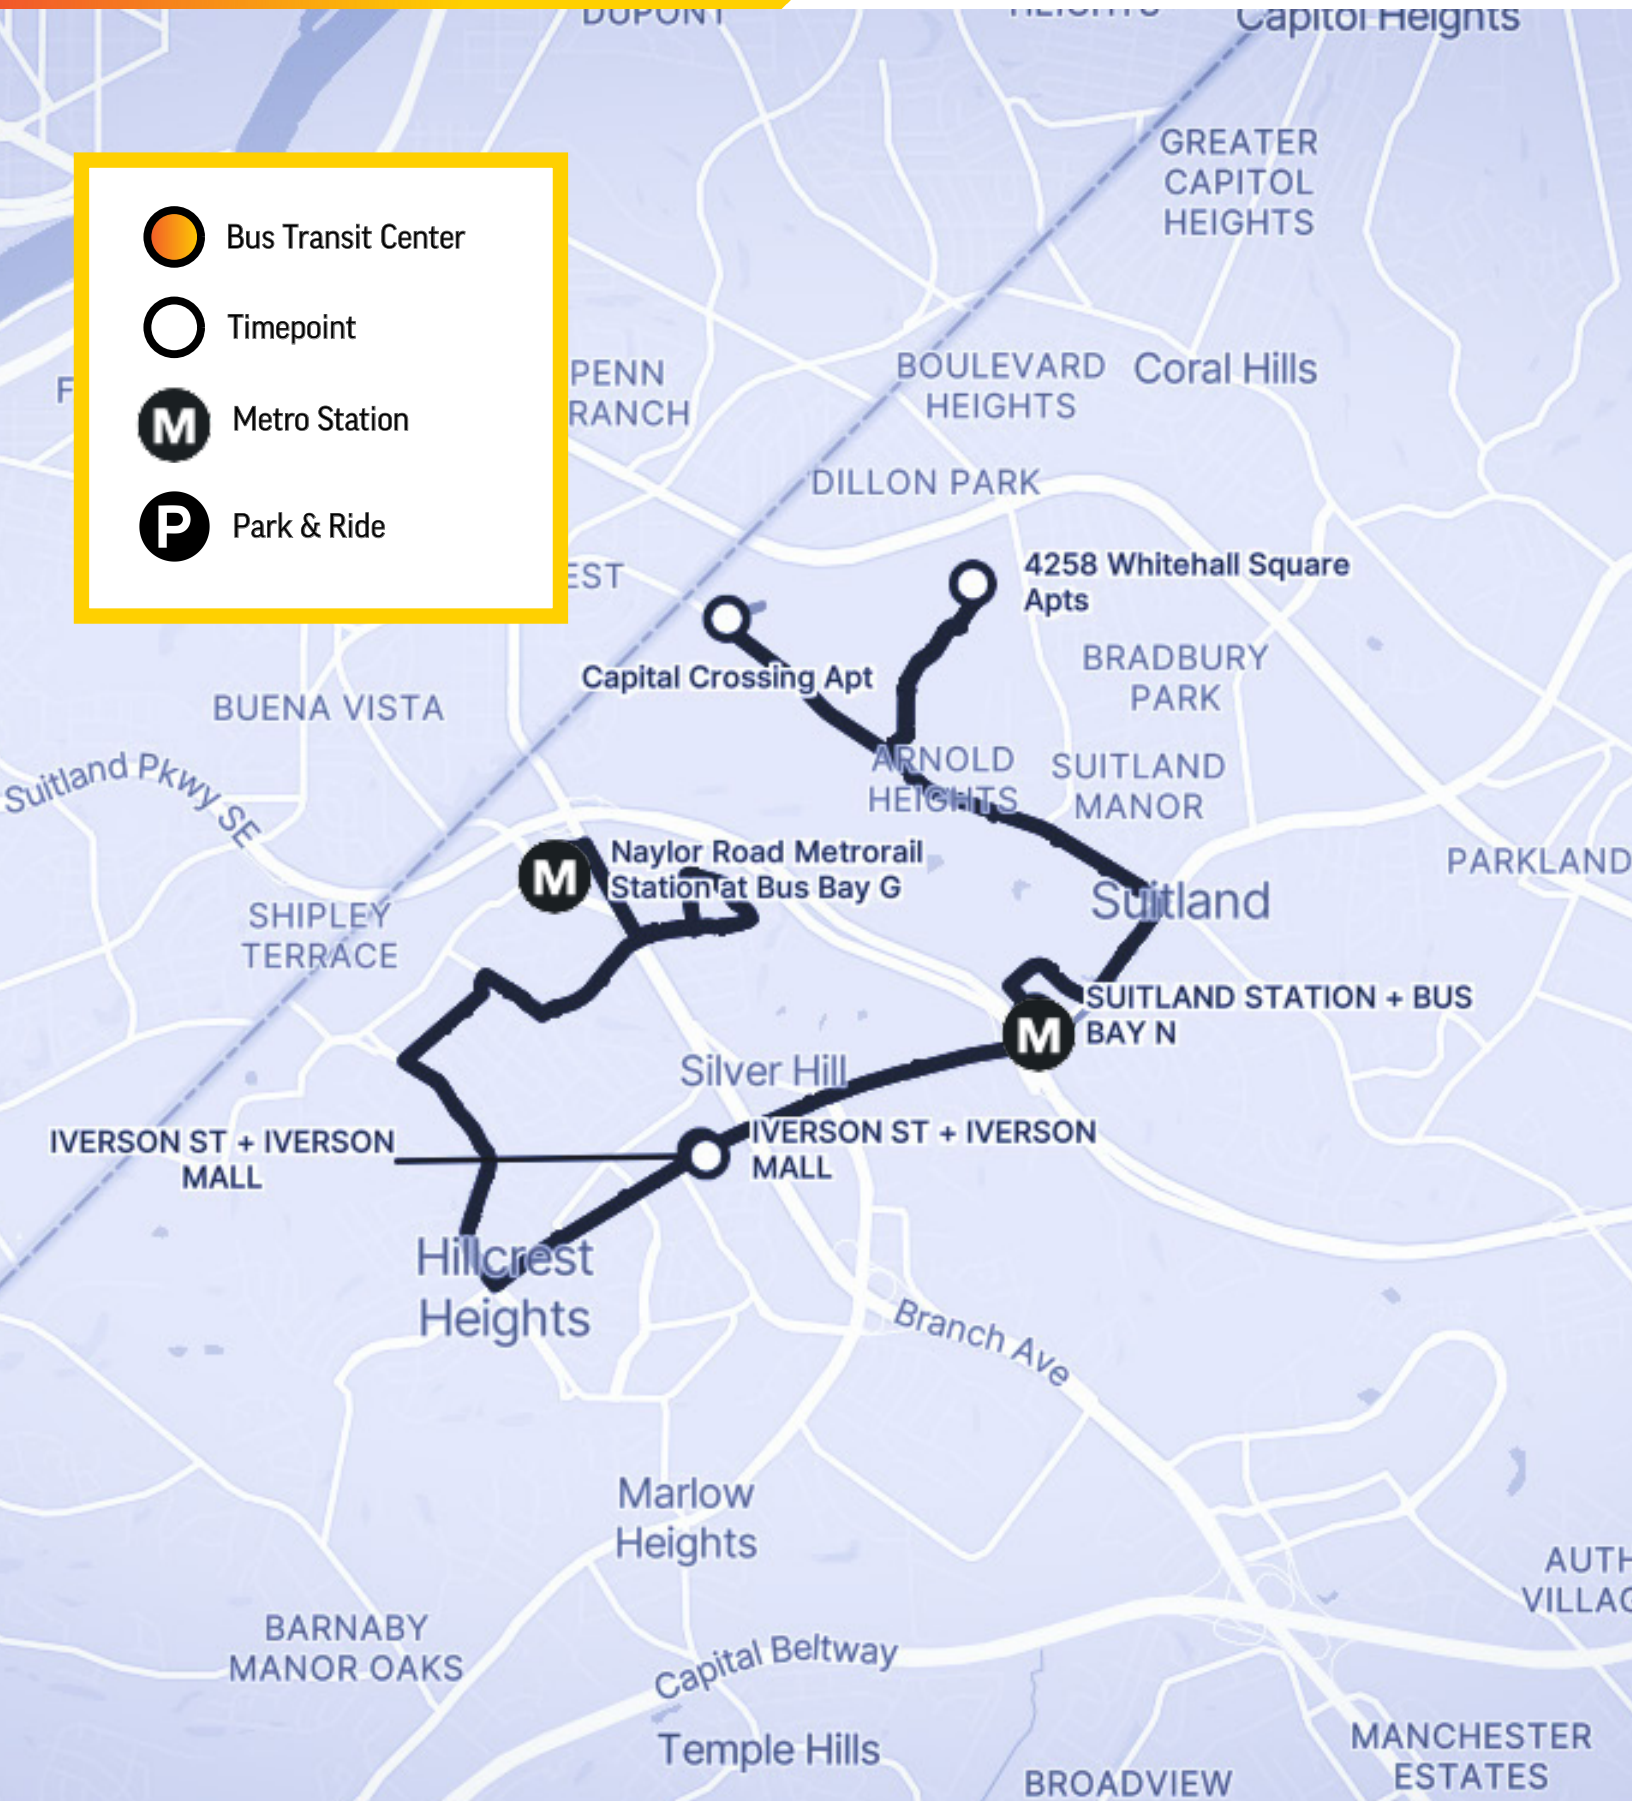

P83 Naylor Road - Capital Crossing Apts.

-  Bus Transit Center
-  Timepoint
-  Metro Station
-  Park & Ride

Frequency

Weekdays				
Hours of operation: 6:31 a.m. - 9:31 a.m.; 9:31 a.m. - 2:51 p.m.; 3:43 p.m. - 8:37 p.m.				
Early Morning	Morning Rush	Midday	Afternoon Rush	Evening
No service	6:00 a.m. - 10: 00 a.m.	10:00 a.m. - 2:00 p.m.	3:30 p.m. - 6:30 p.m.	6:00 p.m. - 9:00 p.m.
-	20 min.	40 min.	20 min.	20 min.

Frequencies shown are averages