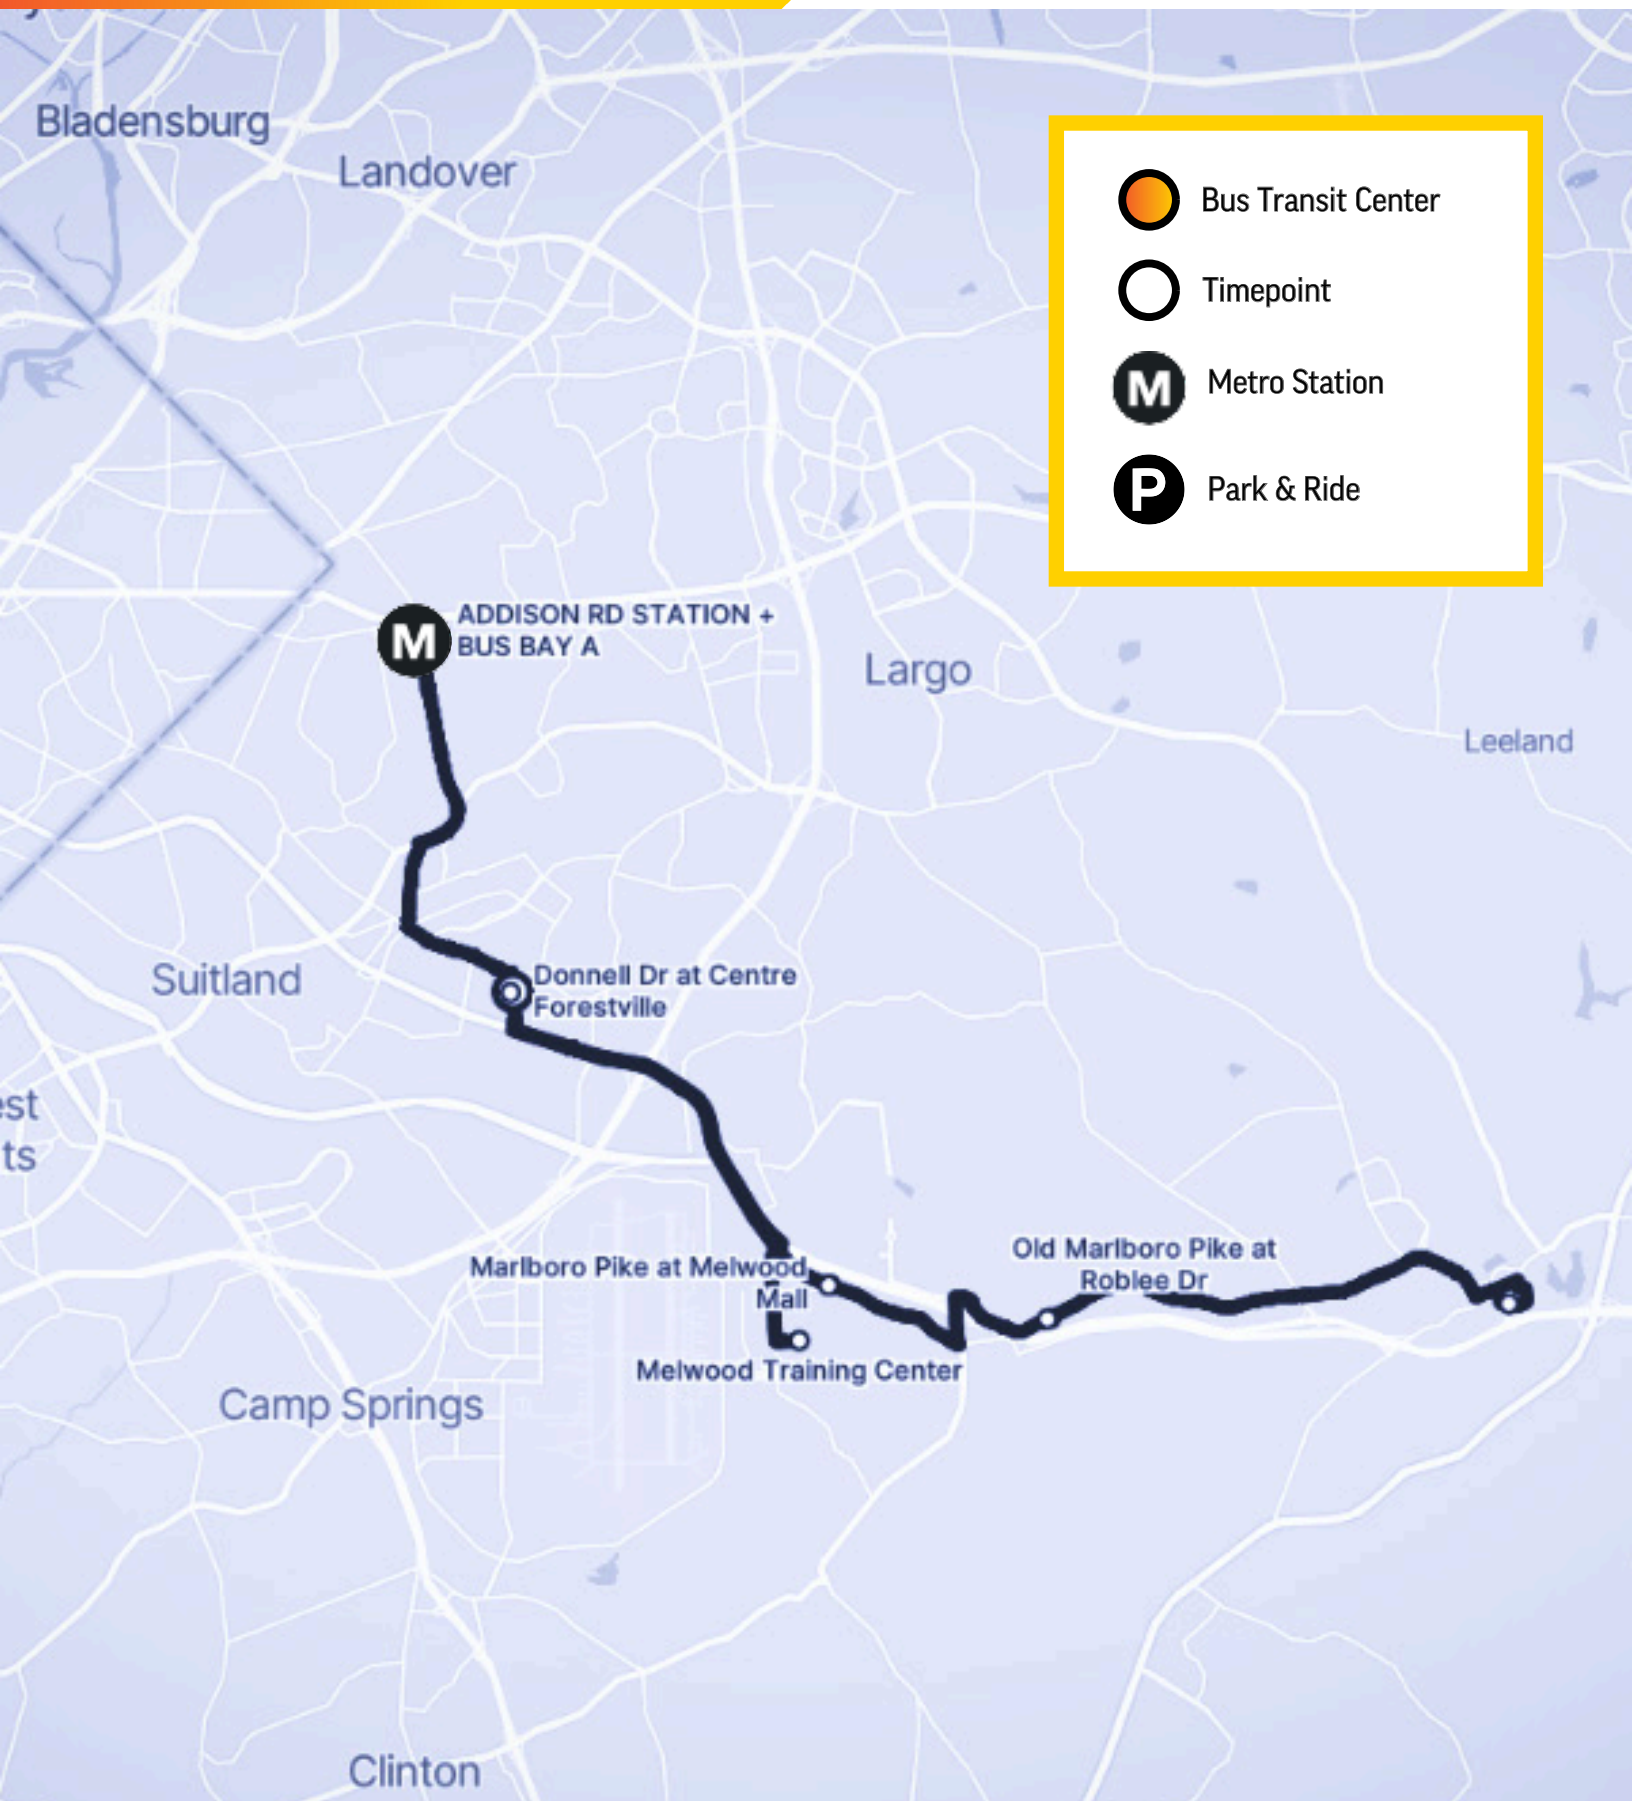

# Addison Road - Upper Marlboro

-  Bus Transit Center
-  Timepoint
-  Metro Station
-  Park & Ride

## Weekdays

Hours of operation: 6:05 a.m. - 7:35 p.m.

Early Morning No service	Morning Rush 6:00 a.m. - 10:00 a.m.	Midday 10:00 a.m. - 2:00 p.m.	Afternoon Rush 3:30 p.m. - 6:30 p.m.	Evening 6:00 p.m. - 9:00 p.m.
-	<b>25 min.</b>	<b>25 min.</b>	<b>25 min.</b>	<b>25 min.</b>

## Weekend - Saturday

Hours of operation: 6:00 a.m. - 7:30 p.m.

Early Morning No service	Morning Rush 6:00 a.m. - 10:00 a.m.	Midday 10:00 a.m. - 2:00 p.m.	Afternoon Rush 3:30 p.m. - 6:30 p.m.	Evening 6:00 p.m. - 9:00 p.m.
-	<b>25 min.</b>	<b>25 min.</b>	<b>25 min.</b>	<b>25 min.</b>