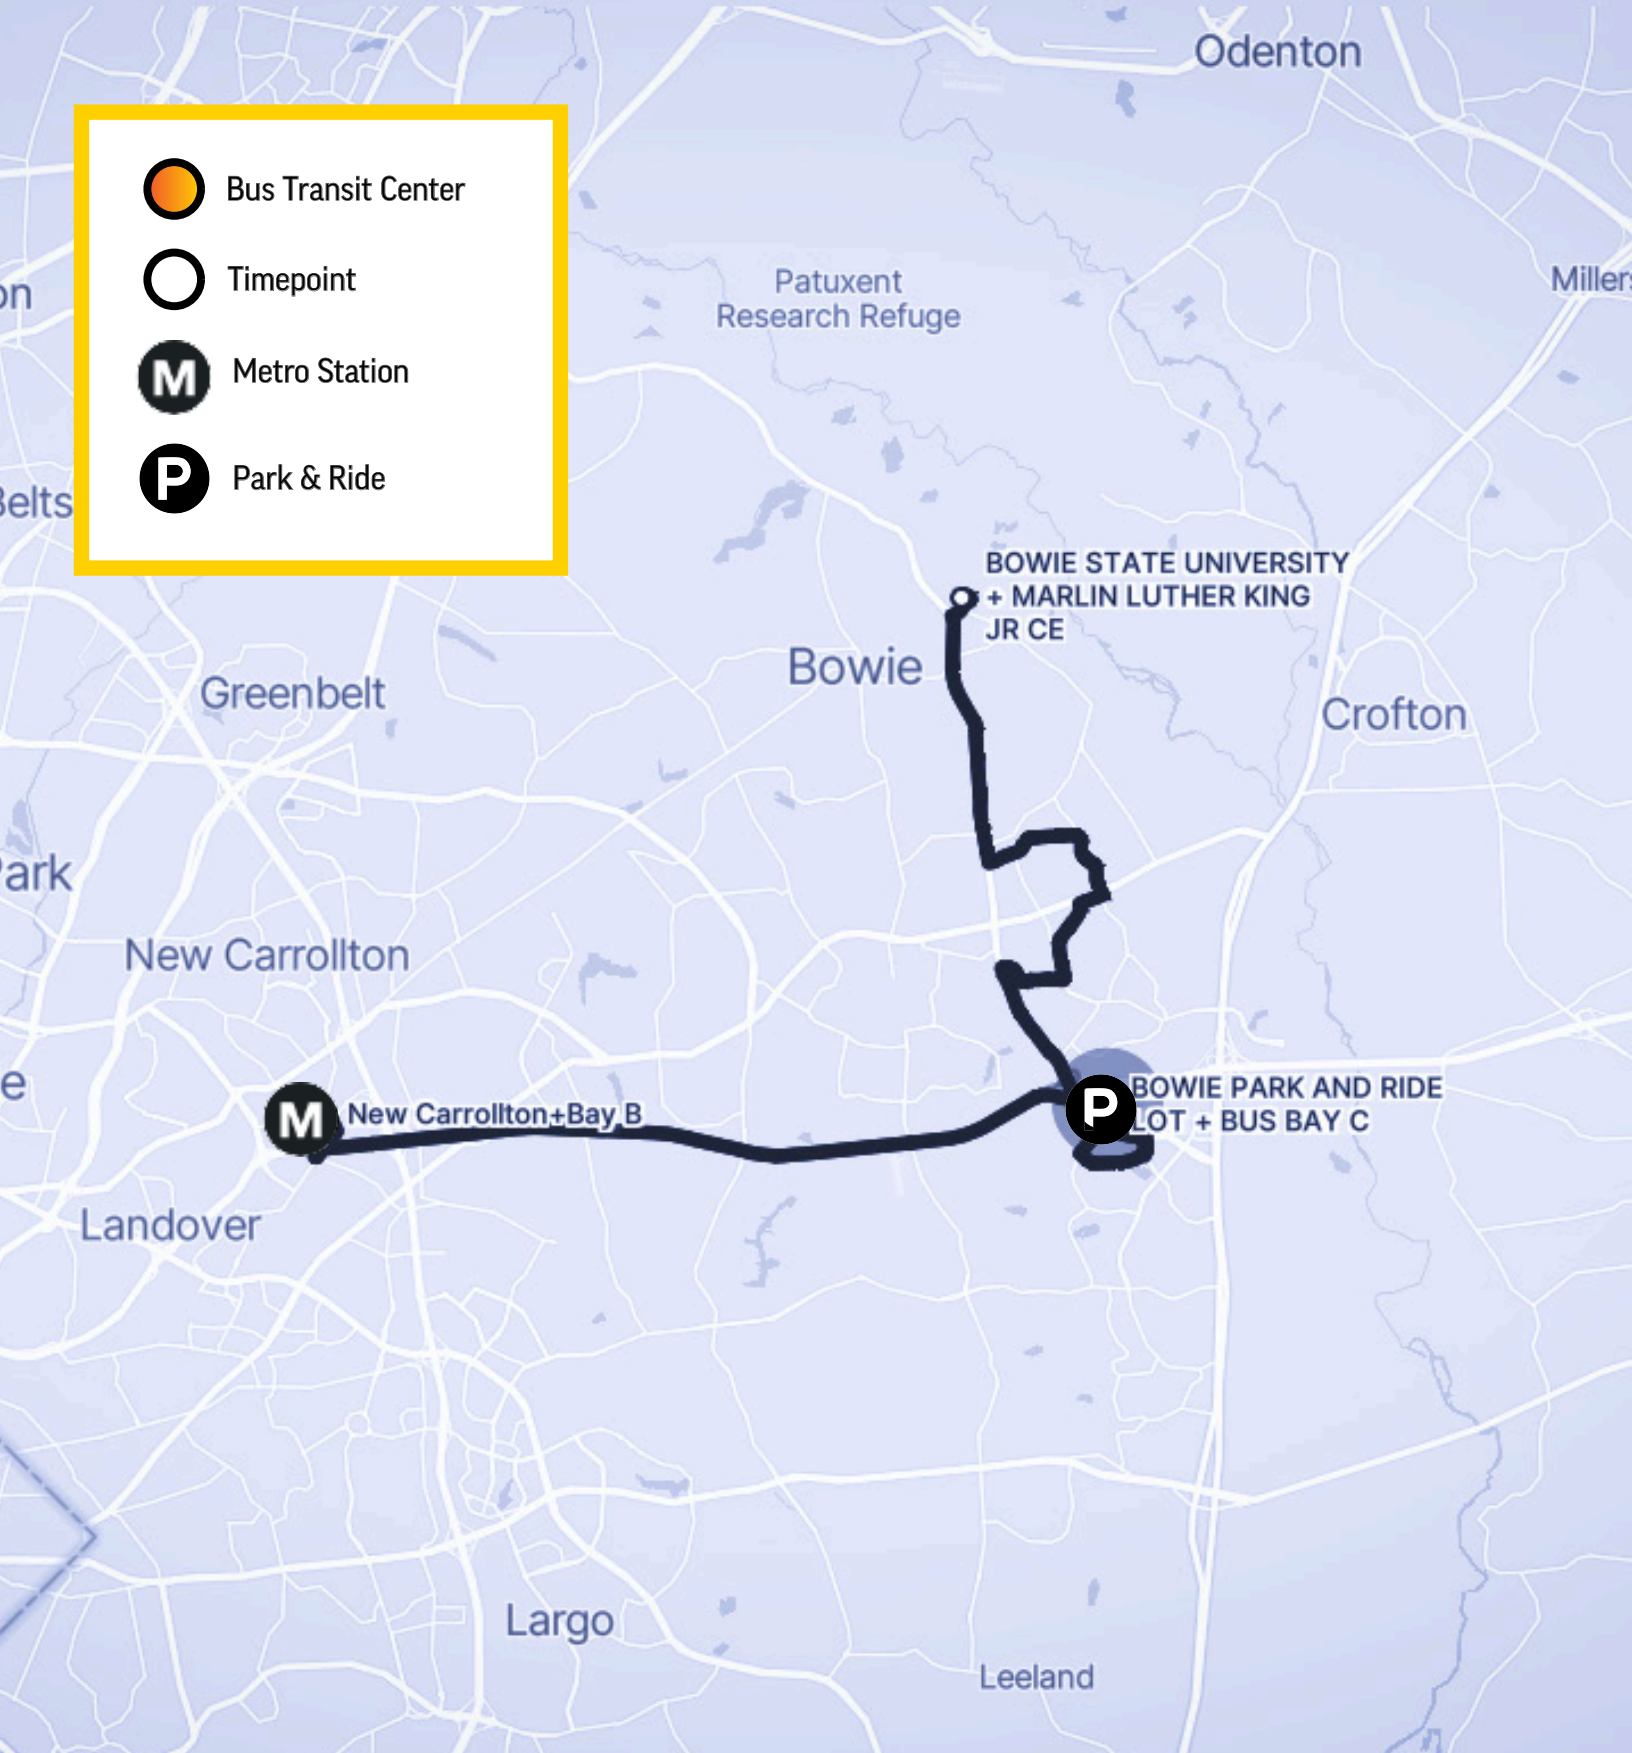

# P71 New Carrollton - Bowie

-  Bus Transit Center
-  Timepoint
-  Metro Station
-  Park & Ride

# Frequency

## Weekdays

Hours of operation: 7:00 a.m. - 8:30 a.m.; 9:00 a.m. - 2:00 p.m.; 3:00 p.m. - 7:30 p.m.

Early Morning No service	Morning Rush 6:00 a.m. - 10: 00 a.m.	Midday 10:00 a.m. - 2:00 p.m.	Afternoon Rush 3:30 p.m. - 6:30 p.m.	Evening 6:00 p.m. - 9:00 p.m.
-	<b>30 min.</b>	<b>60 min.</b>	<b>30 min.</b>	<b>30 min.</b>