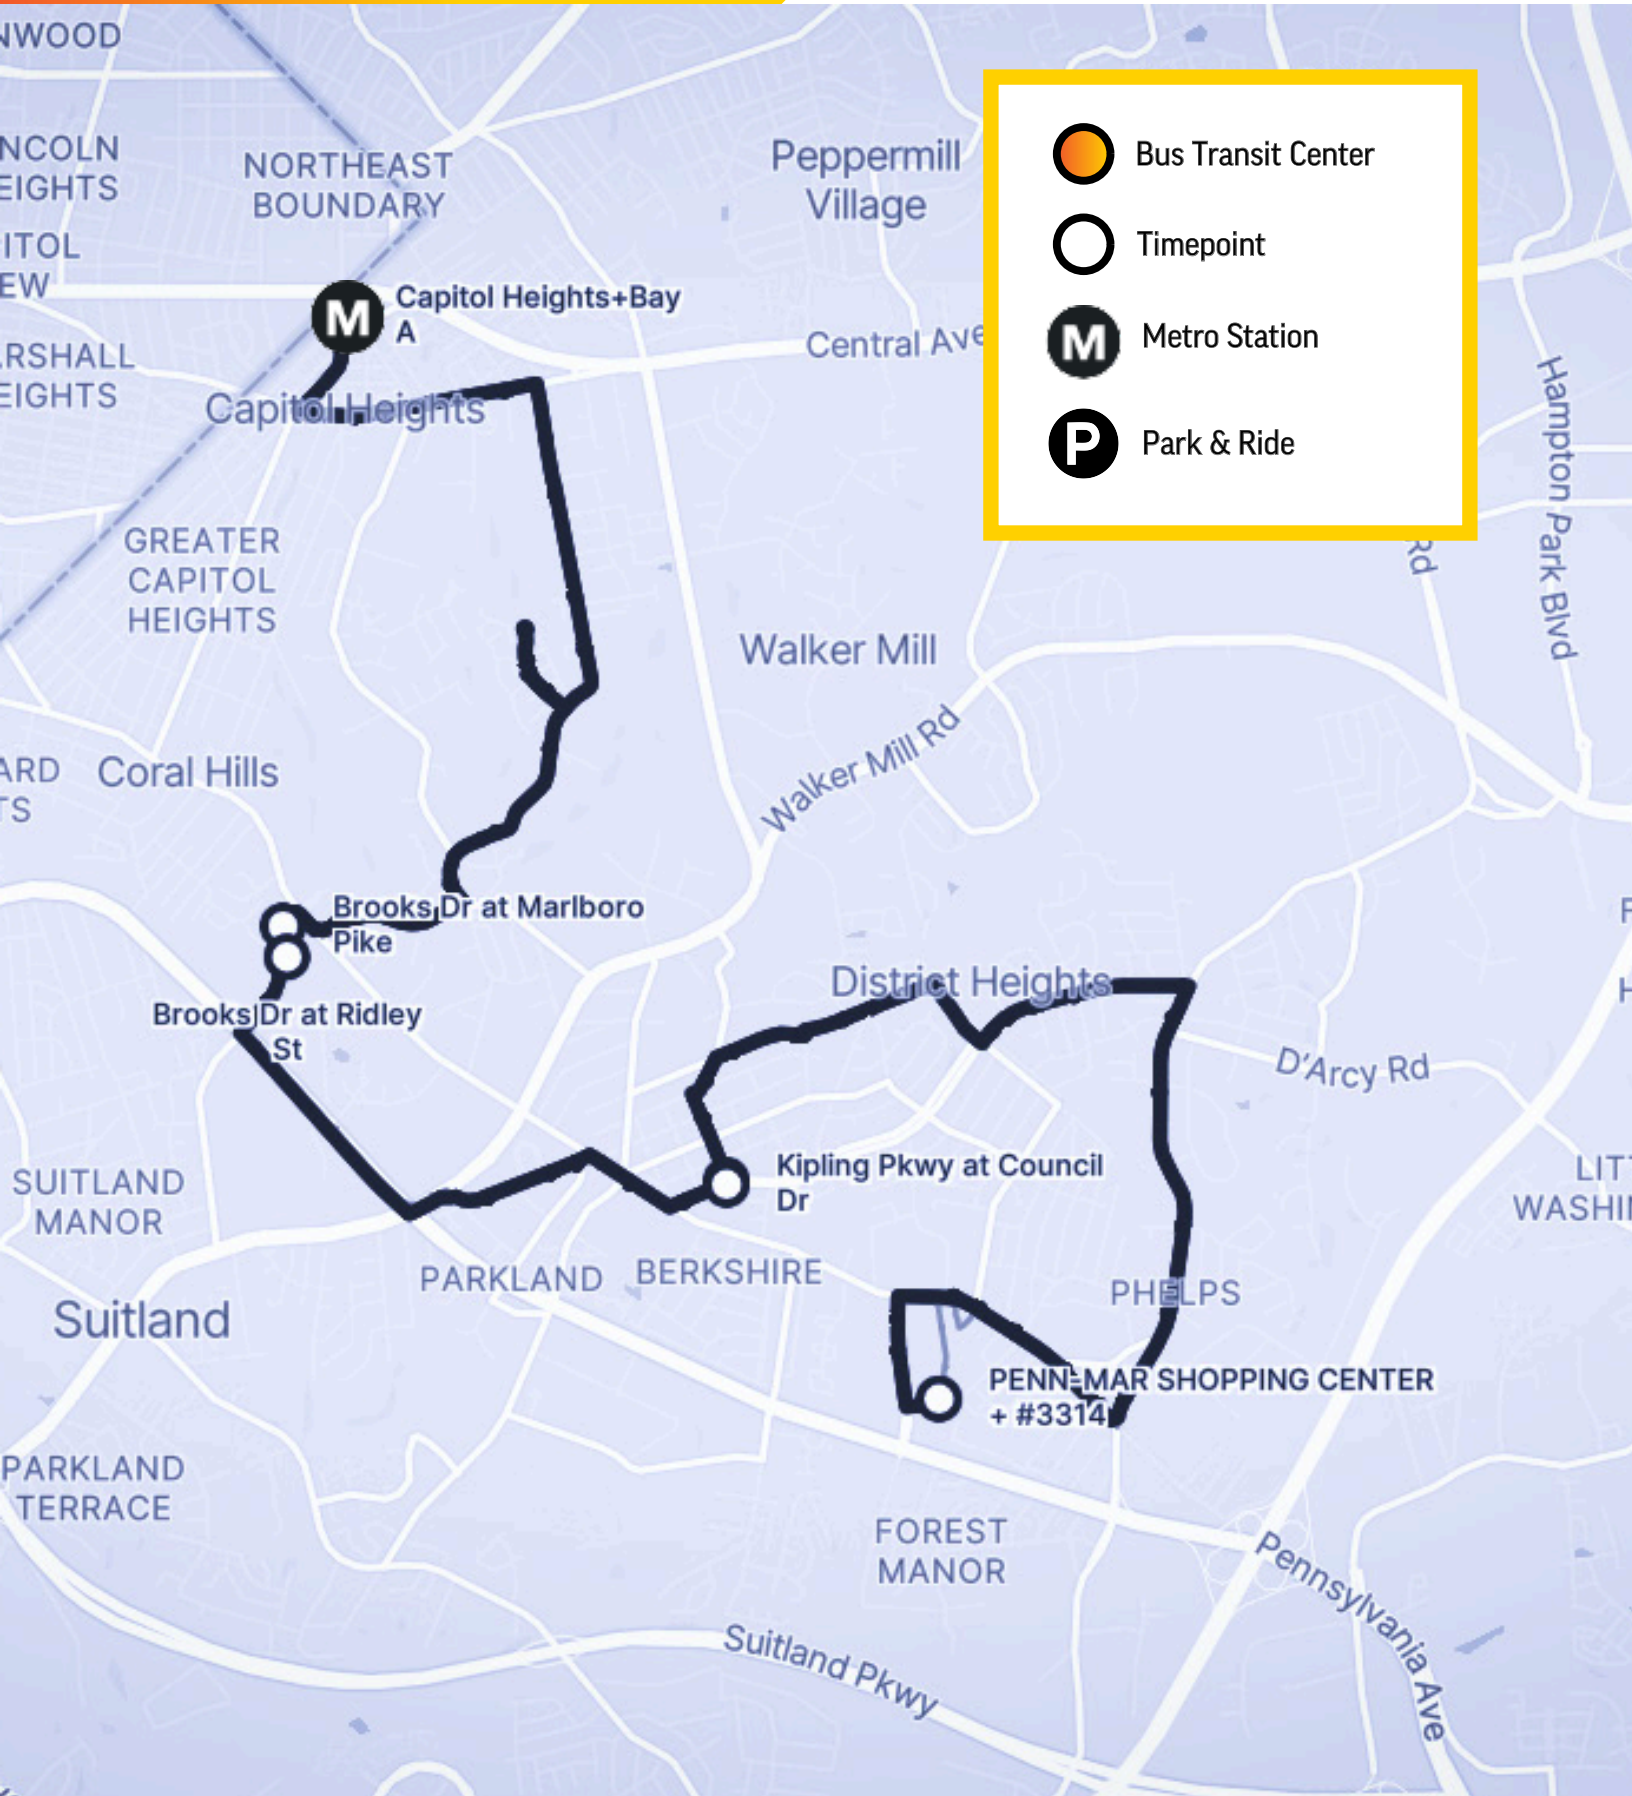

P65 Capitol Heights - Penn Mar Shopping Center

 Bus Transit Center

 Timepoint

 Metro Station

 Park & Ride

 Capitol Heights+Bay A

Capitol Heights

 Brooks Dr at Marlboro Pike

 Brooks Dr at Ridley St

 Kipling Pkwy at Council Dr

 PENN-MAR SHOPPING CENTER + #3314

Frequency

Weekdays

Hours of operation: 6:00 a.m. - 6:30 p.m.

Early Morning No service	Morning Rush 6:00 a.m. - 10:00 a.m.	Midday 10:00 a.m. - 2:00 p.m.	Afternoon Rush 3:30 p.m. - 6:30 p.m.	Evening 6:00 p.m. - 9:00 p.m.
-	25 min.	25 min.	25 min.	25 min.

Weekend - Saturday

Hours of operation: 6:00 a.m. - 6:30 p.m.

Early Morning No service	Morning Rush 6:00 a.m. - 10:00 a.m.	Midday 10:00 a.m. - 2:00 p.m.	Afternoon Rush 3:30 p.m. - 6:30 p.m.	Evening 6:00 p.m. - 9:00 p.m.
-	25 min.	25 min.	25 min.	25 min.