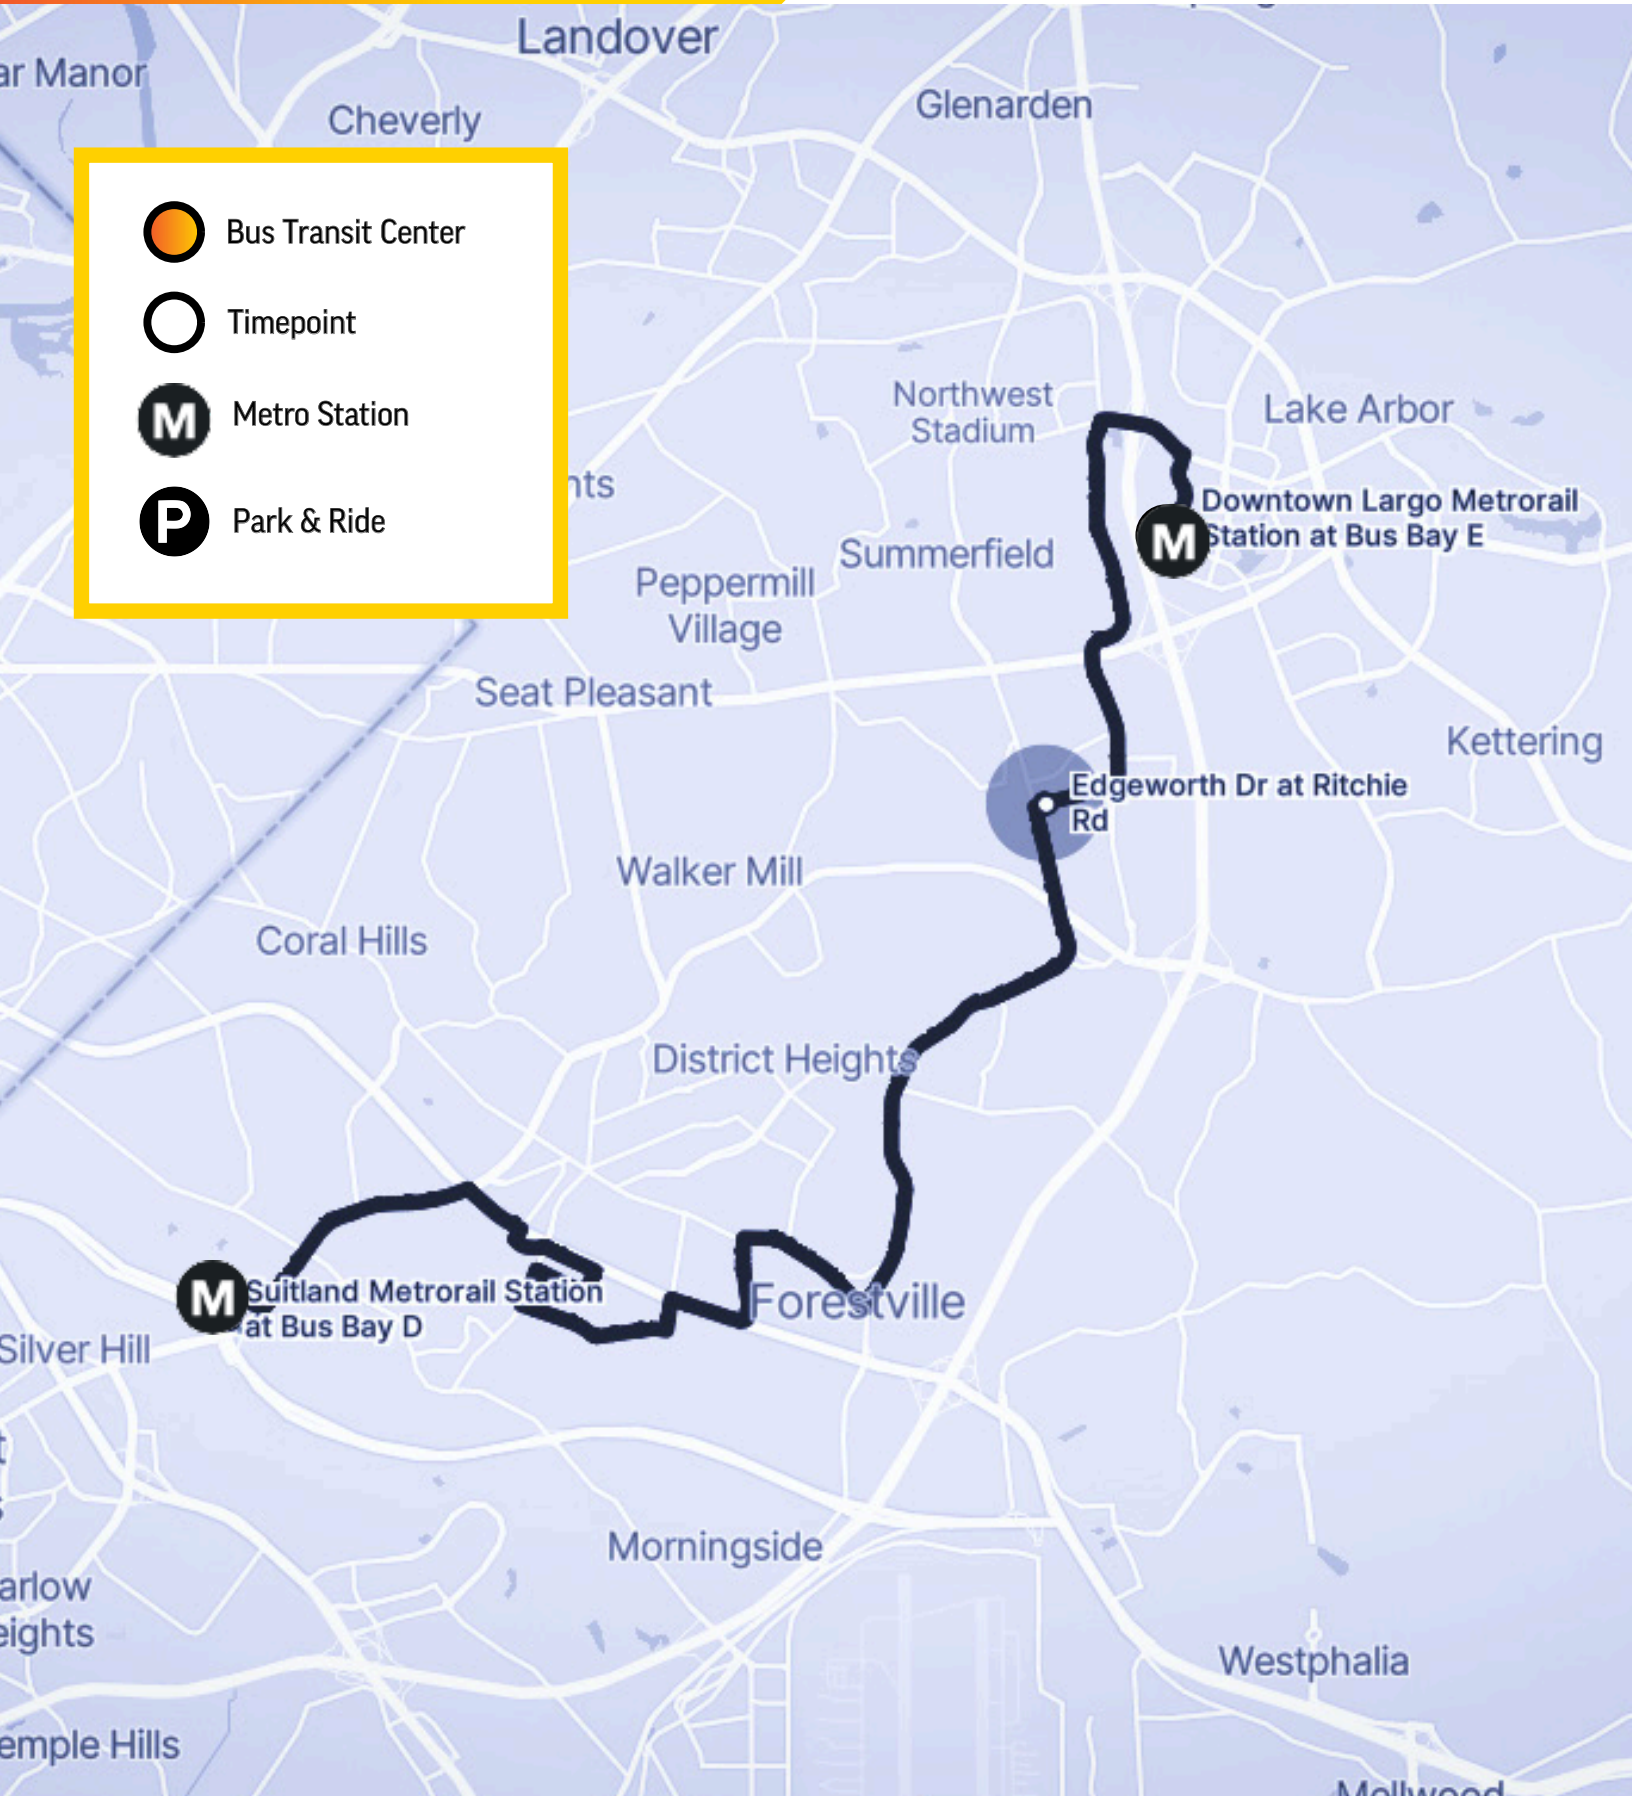

P64

Suitland - Downtown Largo

- Bus Transit Center
- Timepoint
- Metro Station
- Park & Ride

Frequency

Weekdays

Hours of operation: 6:00 a.m. - 6:30 p.m.

Early Morning No service	Morning Rush 6:00 a.m. - 10:00 a.m.	Midday 10:00 a.m. - 2:00 p.m.	Afternoon Rush 3:30 p.m. - 6:30 p.m.	Evening 6:00 p.m. - 9:00 p.m.
-	30 min.	30 min.	30 min.	30 min.

Weekend - Saturday

Hours of operation: 6:00 a.m. - 6:30 p.m.

Early Morning No service	Morning Rush 6:00 a.m. - 10:00 a.m.	Midday 10:00 a.m. - 2:00 p.m.	Afternoon Rush 3:30 p.m. - 6:30 p.m.	Evening 6:00 p.m. - 9:00 p.m.
-	30 min.	30 min.	30 min.	30 min.

Weekend - Sunday

Hours of operation: 8:00 a.m. - 6:00 p.m.

Early Morning No service	Morning Rush 6:00 a.m. - 10:00 a.m.	Midday 10:00 a.m. - 2:00 p.m.	Afternoon Rush 3:30 p.m. - 6:30 p.m.	Evening 6:00 p.m. - 9:00 p.m.
-	60 min.	60 min.	60 min.	60 min.