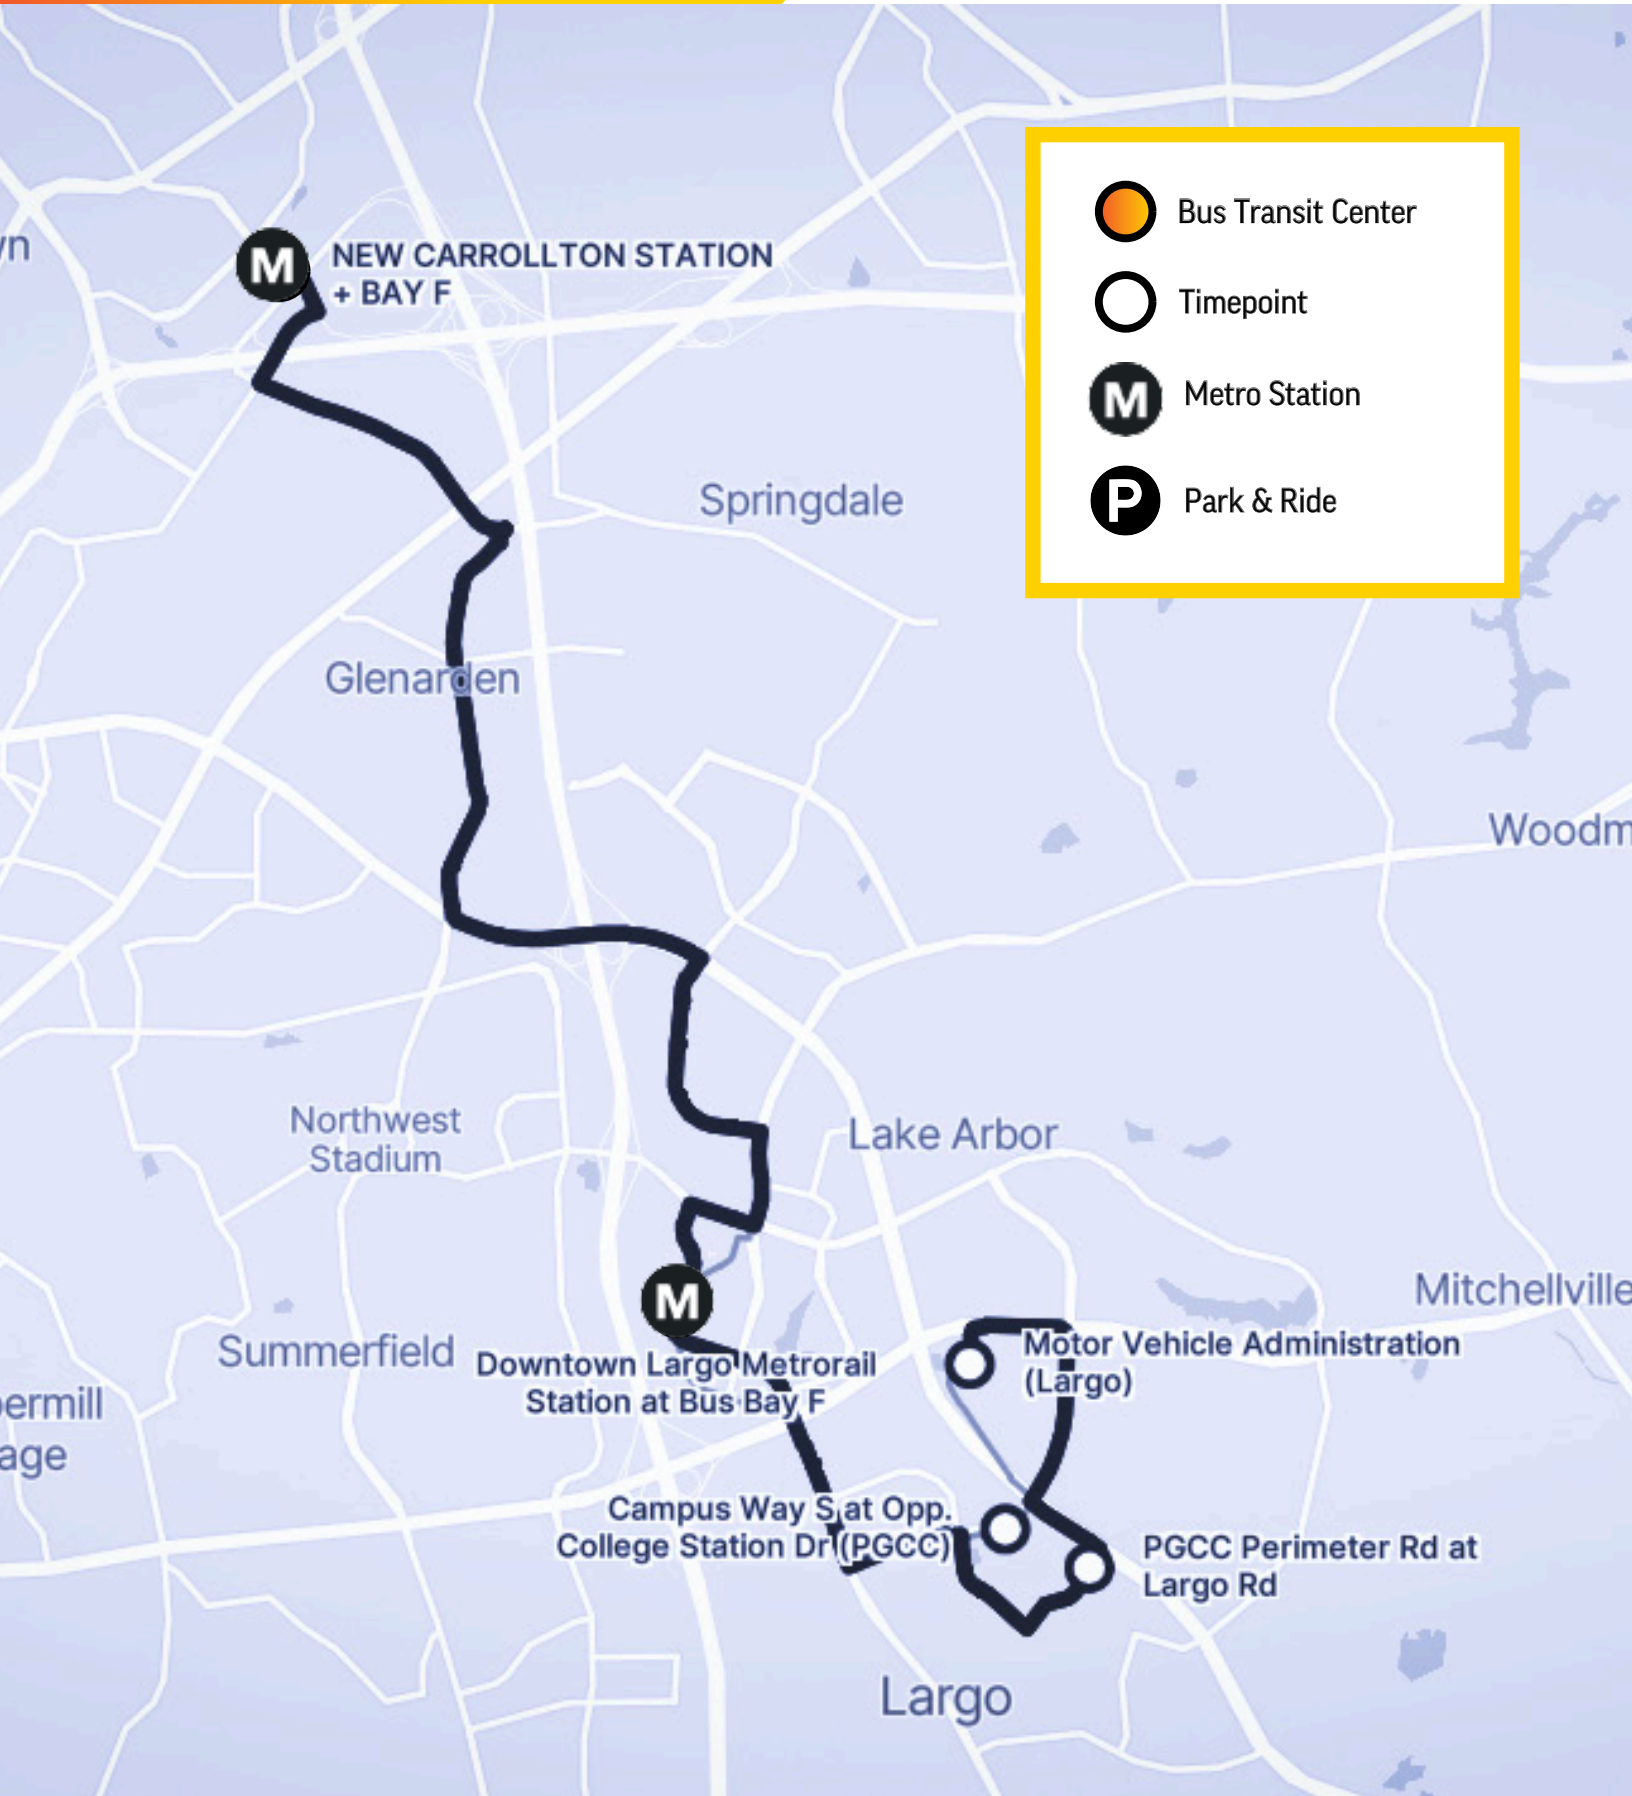

# New Carrollton - PGCC Ltd Stop

Bus Transit Center

Timepoint

Metro Station

Park & Ride

**M** NEW CARROLLTON STATION + BAY F

Springdale

Glenarden

Northwest Stadium

Lake Arbor

Summerfield

**M**

Downtown Largo Metrorail Station at Bus Bay F

Motor Vehicle Administration (Largo)

Campus Way St at Opp. College Station Dr (PGCC)

PGCC Perimeter Rd at Largo Rd

## Weekdays

Hours of operation: 6:45 a.m. - 10:45 a.m.; 1:45 p.m. - 6:45 p.m.

Early Morning No service	Morning Rush 6:00 a.m. - 10: 00 a.m.	Midday 10:00 a.m. - 2:00 p.m.	Afternoon Rush 3:30 p.m. - 6:30 p.m.	Evening 6:00 p.m. - 9:00 p.m.
-	<b>30 min.</b>	<b>30 min.</b>	<b>30 min.</b>	<b>30 min.</b>