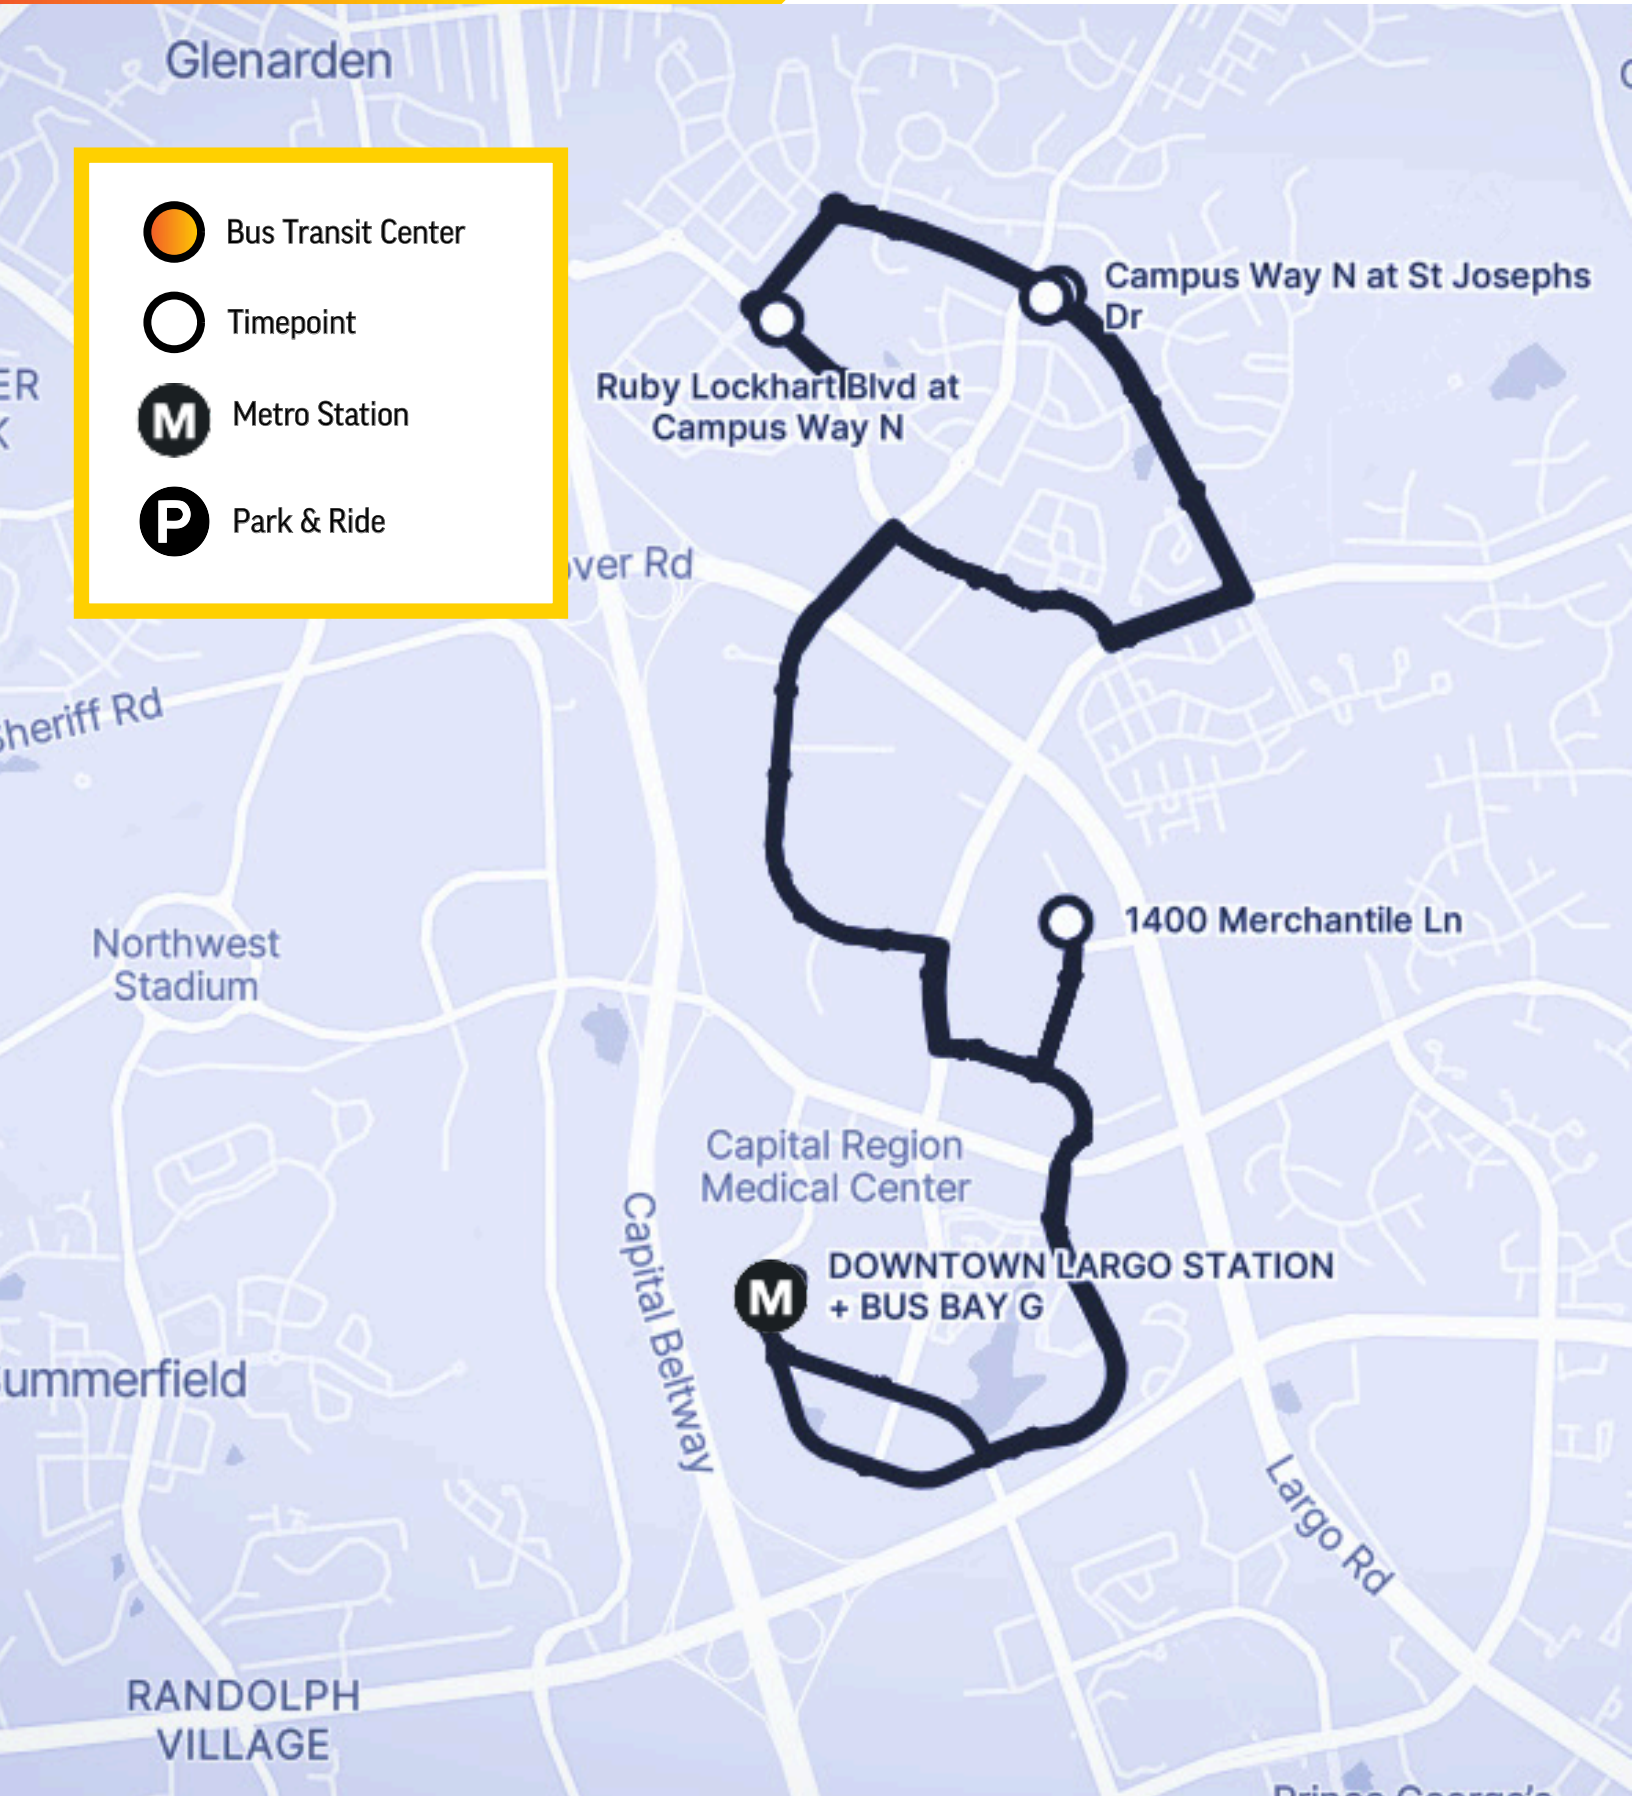

P57

Downtown Largo - Woodmore Towne Center

-  Bus Transit Center
-  Timepoint
-  Metro Station
-  Park & Ride

Frequency

Weekdays

Hours of operation: 6:00 a.m. - 8:30 a.m.; 3:30 p.m. - 6:45 p.m.

Early Morning No service	Morning Rush 6:00 a.m. - 10: 00 a.m.	Midday None	Afternoon Rush 3:30 p.m. - 6:30 p.m.	Evening 6:00 p.m. - 9:00 p.m.
-	45 min.	45 min.	40 min.	45 min.

Frequencies shown are averages