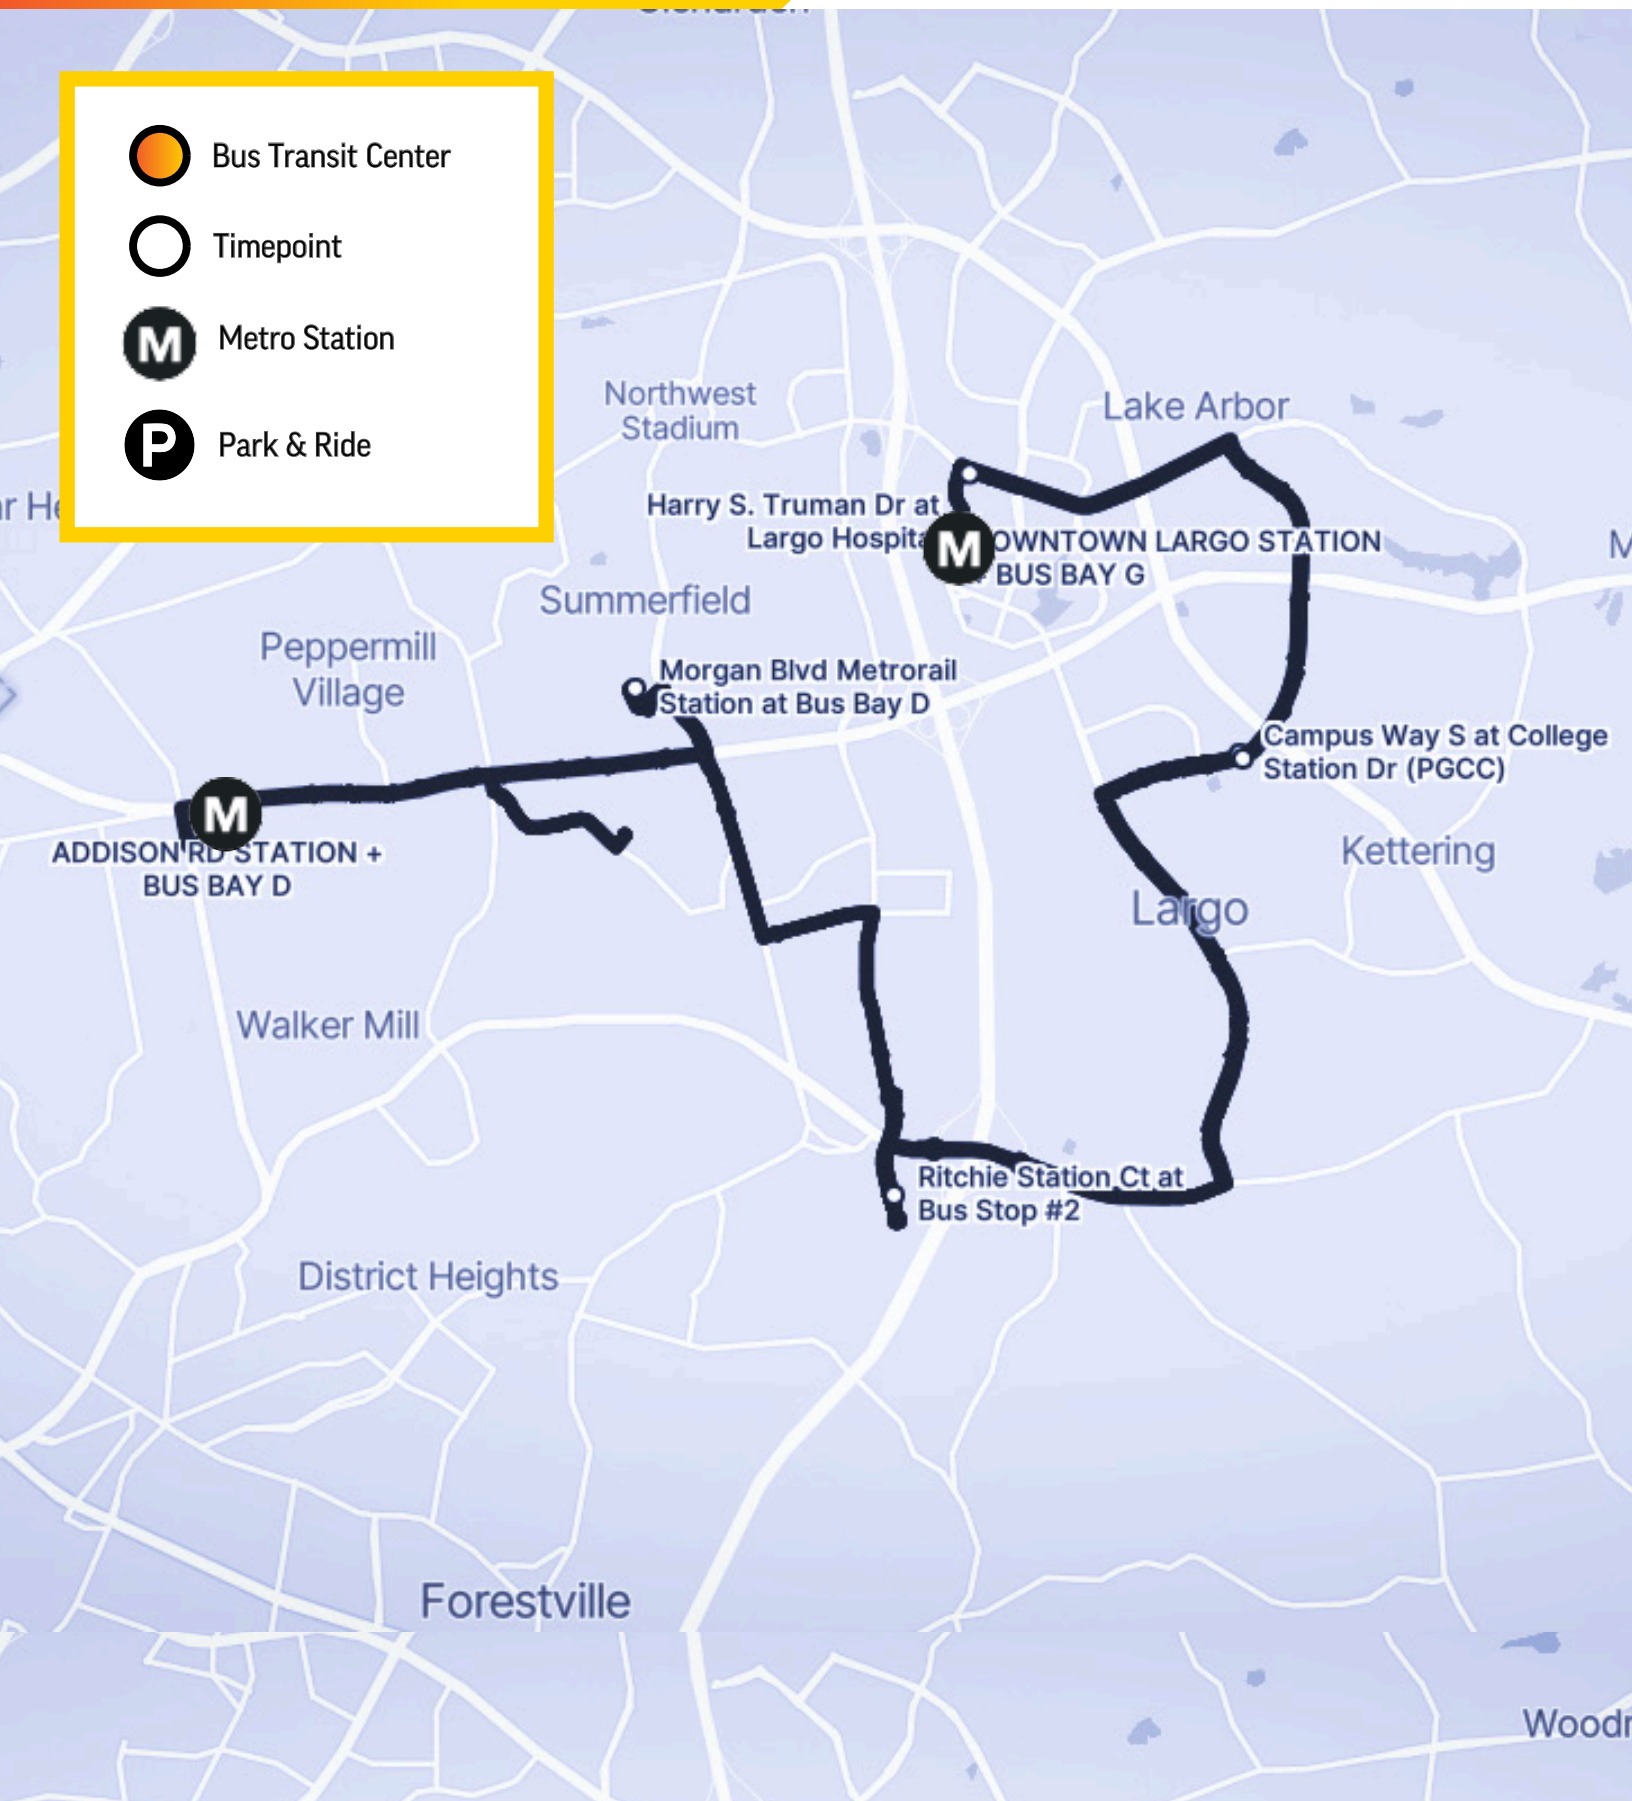

# Addison Road - Downtown Largo

-  Bus Transit Center
-  Timepoint
-  Metro Station
-  Park & Ride

## Weekdays

Hours of operation: 6:15 a.m. - 7:15 p.m.

Early Morning No service	Morning Rush 6:00 a.m. - 10:00 a.m.	Midday 10:00 a.m. - 2:00 p.m.	Afternoon Rush 3:30 p.m. - 6:30 p.m.	Evening 6:00 p.m. - 9:00 p.m.
-	<b>30 min.</b>	<b>30 min.</b>	<b>30 min.</b>	<b>30 min.</b>

## Weekend - Saturday

Hours of operation: 6:15 a.m. - 7:15 p.m.

Early Morning No service	Morning Rush 6:00 a.m. - 10:00 a.m.	Midday 10:00 a.m. - 2:00 p.m.	Afternoon Rush 3:30 p.m. - 6:30 p.m.	Evening 6:00 p.m. - 9:00 p.m.
-	<b>30 min.</b>	<b>30 min.</b>	<b>30 min.</b>	<b>30 min.</b>