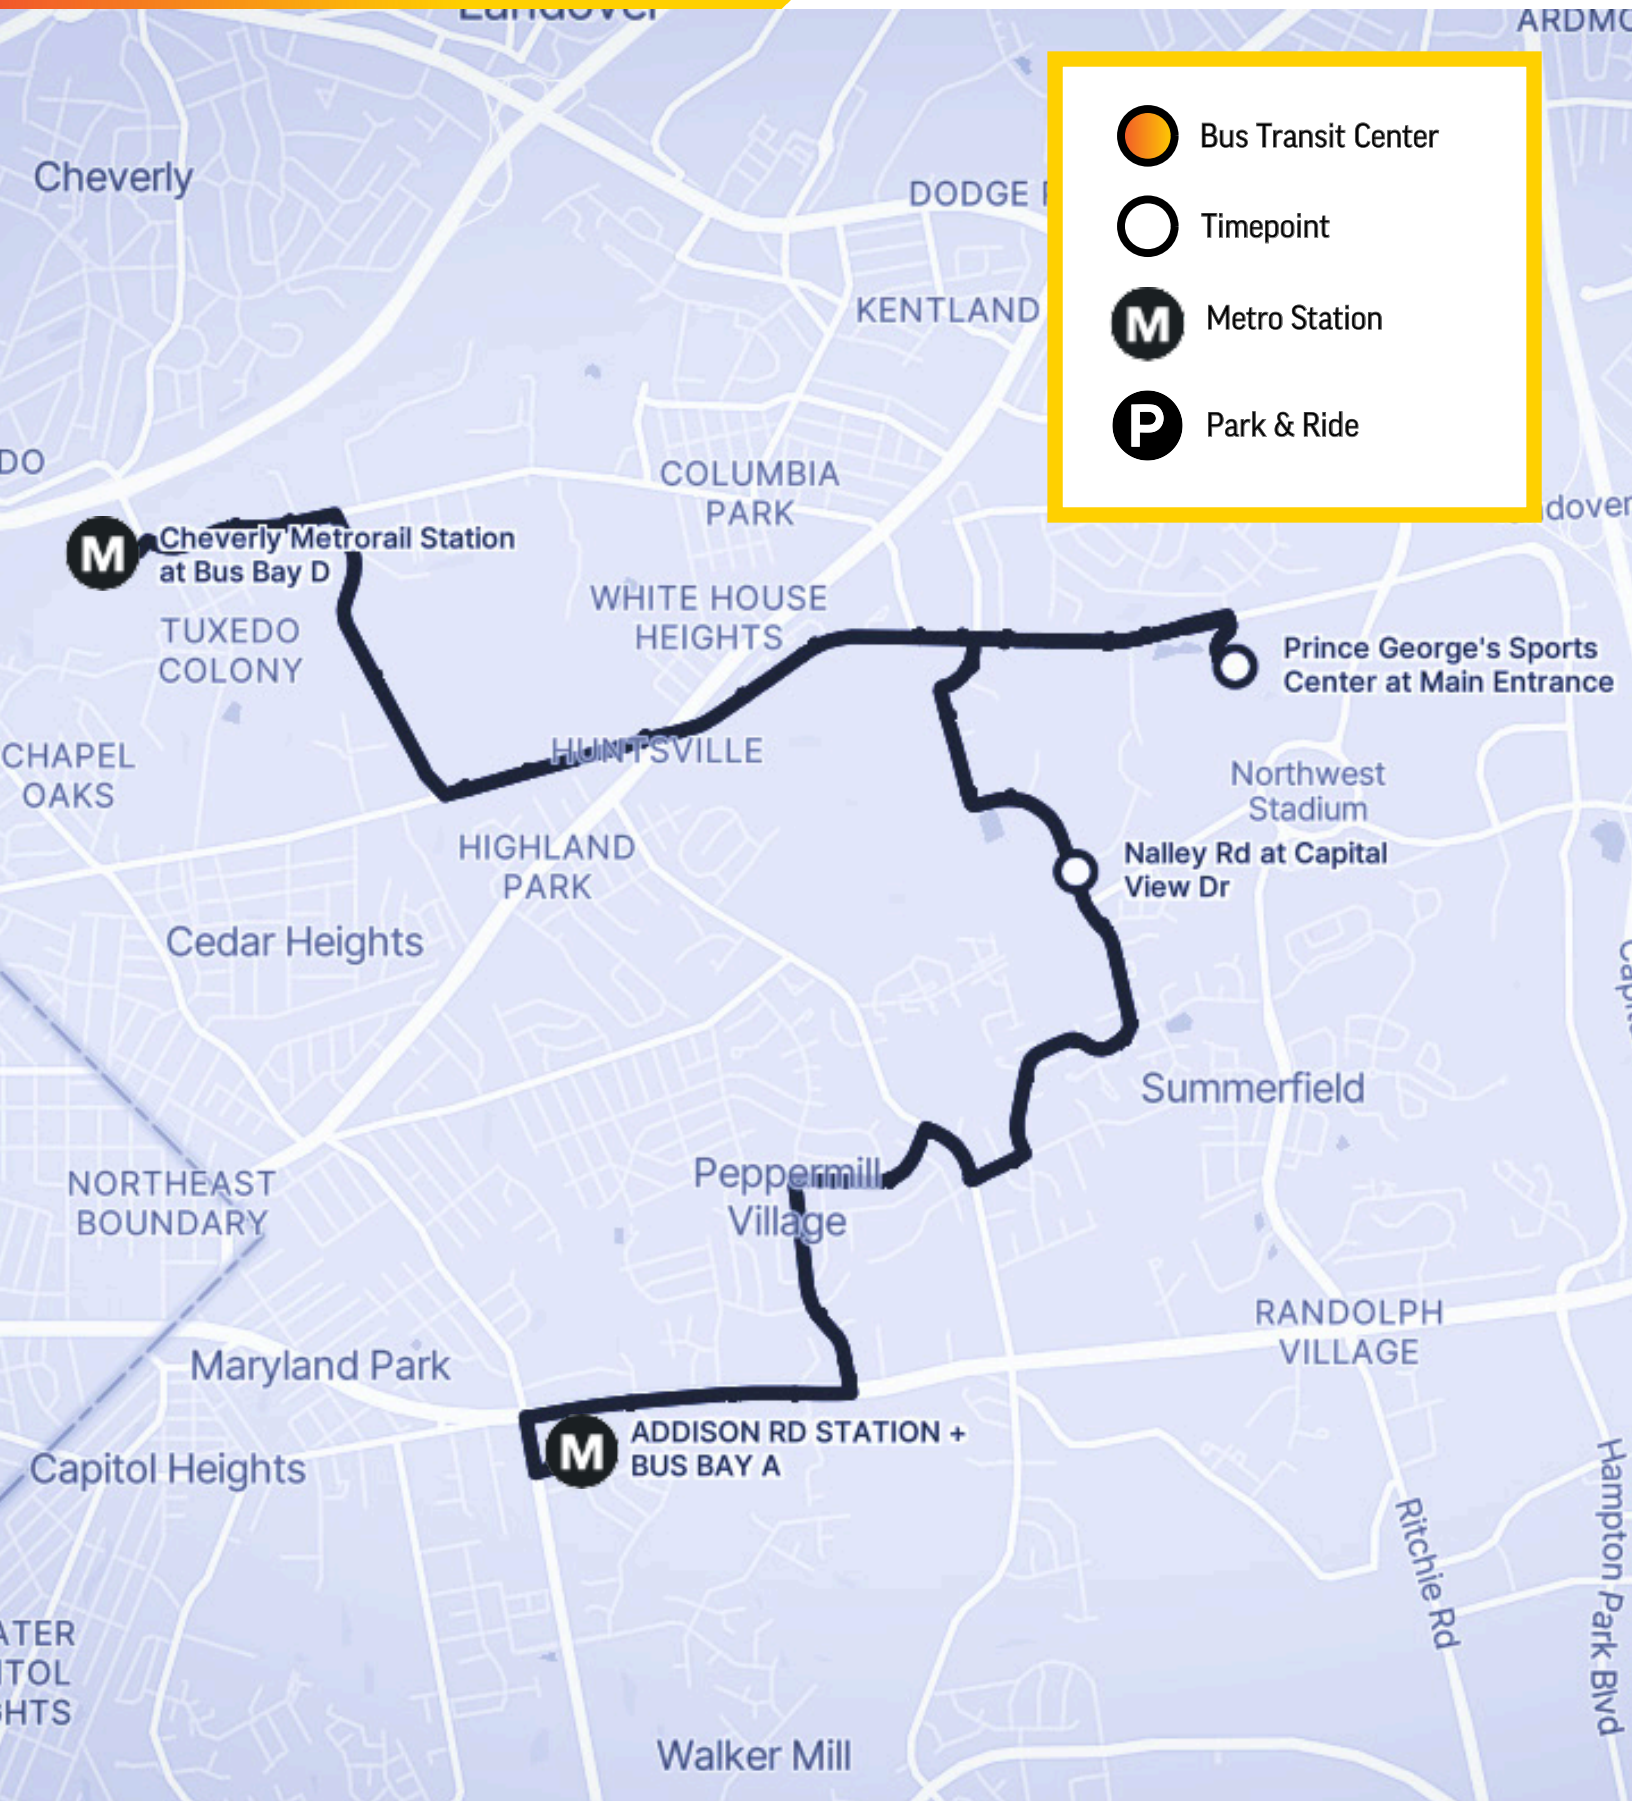

# Cheverly - Addison Road

-  Bus Transit Center
-  Timepoint
-  Metro Station
-  Park & Ride

## Weekdays

Hours of operation: 6:30 a.m. - 6:15 p.m.

Early Morning No service	Morning Rush 6:00 a.m. - 10:00 a.m.	Midday 10:00 a.m. - 2:00 p.m.	Afternoon Rush 3:30 p.m. - 6:30 p.m.	Evening 6:00 p.m. - 9:00 p.m.
-	<b>29 min.</b>	<b>29 min.</b>	<b>29 min.</b>	<b>29 min.</b>

## Weekend - Saturday

Hours of operation: 6:30 a.m. - 6:30 p.m.

Early Morning No service	Morning Rush 6:00 a.m. - 10:00 a.m.	Midday 10:00 a.m. - 2:00 p.m.	Afternoon Rush 3:30 p.m. - 6:30 p.m.	Evening 6:00 p.m. - 9:00 p.m.
-	<b>60 min.</b>	<b>60 min.</b>	<b>60 min.</b>	<b>60 min.</b>