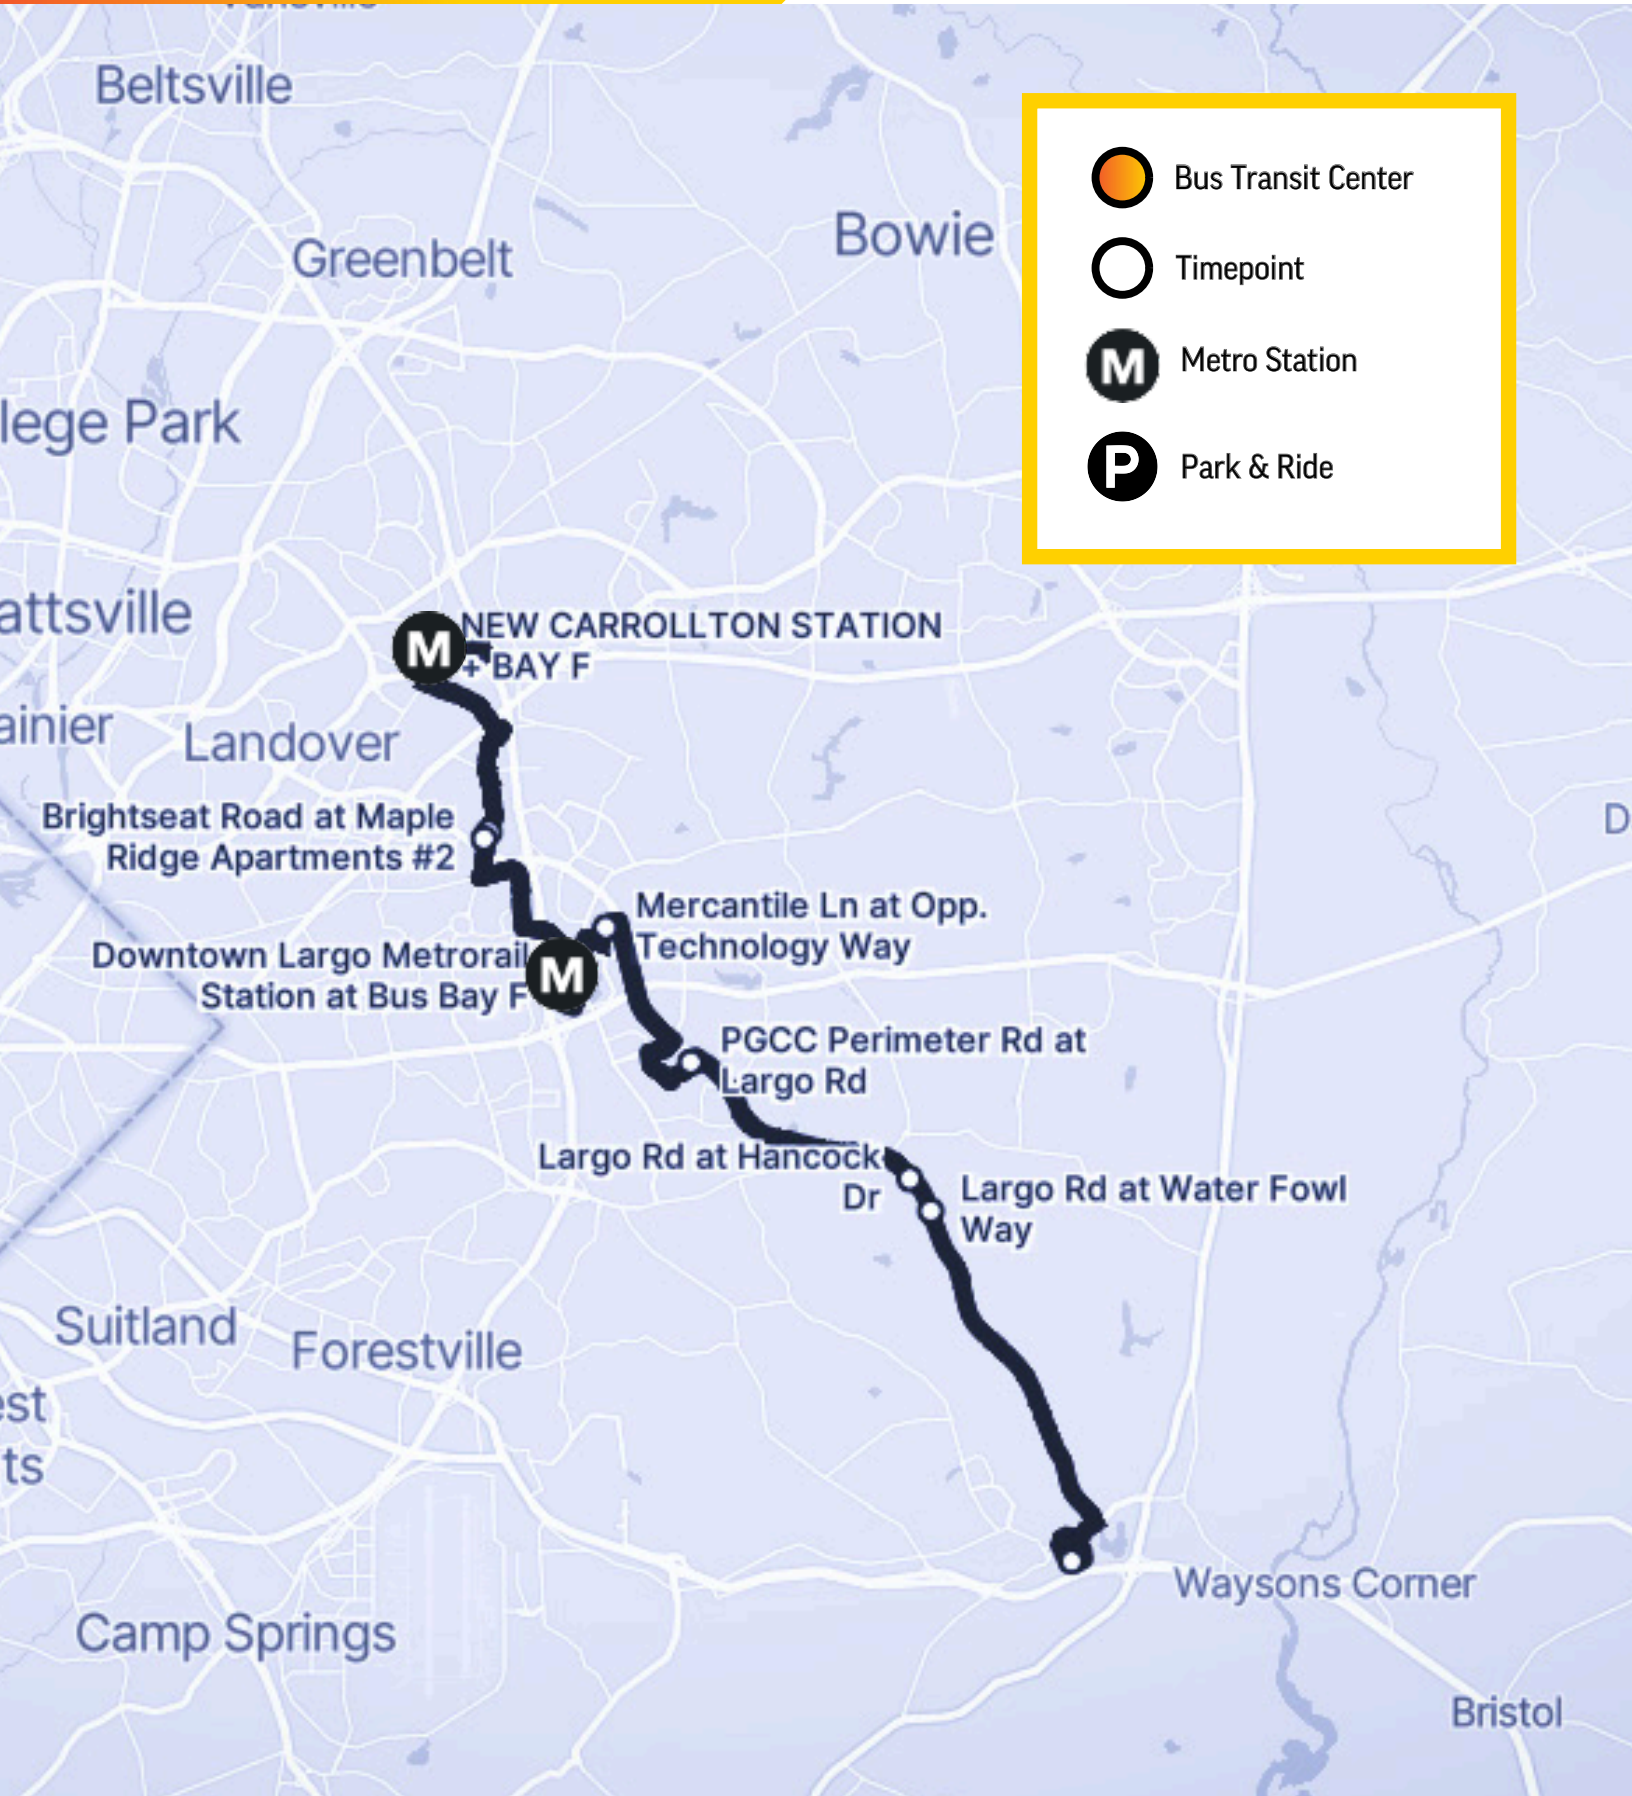

P52

New Carrollton - Upper Marlboro

- Bus Transit Center
- Timepoint
- Metro Station
- Park & Ride

Frequency

Weekdays

Hours of operation: 6:00 a.m. - 6:30 p.m.

Early Morning No service	Morning Rush 6:00 a.m. - 10:00 a.m.	Midday 10:00 a.m. - 2:00 p.m.	Afternoon Rush 3:30 p.m. - 6:30 p.m.	Evening 6:00 p.m. - 9:00 p.m.
-	30 min.	30 min.	30 min.	30 min.

Weekend - Saturday

Hours of operation: 6:30 a.m. - 7:00 p.m.

Early Morning No service	Morning Rush 6:00 a.m. - 10:00 a.m.	Midday 10:00 a.m. - 2:00 p.m.	Afternoon Rush 3:30 p.m. - 6:30 p.m.	Evening 6:00 p.m. - 9:00 p.m.
-	30 min.	30 min.	30 min.	30 min.