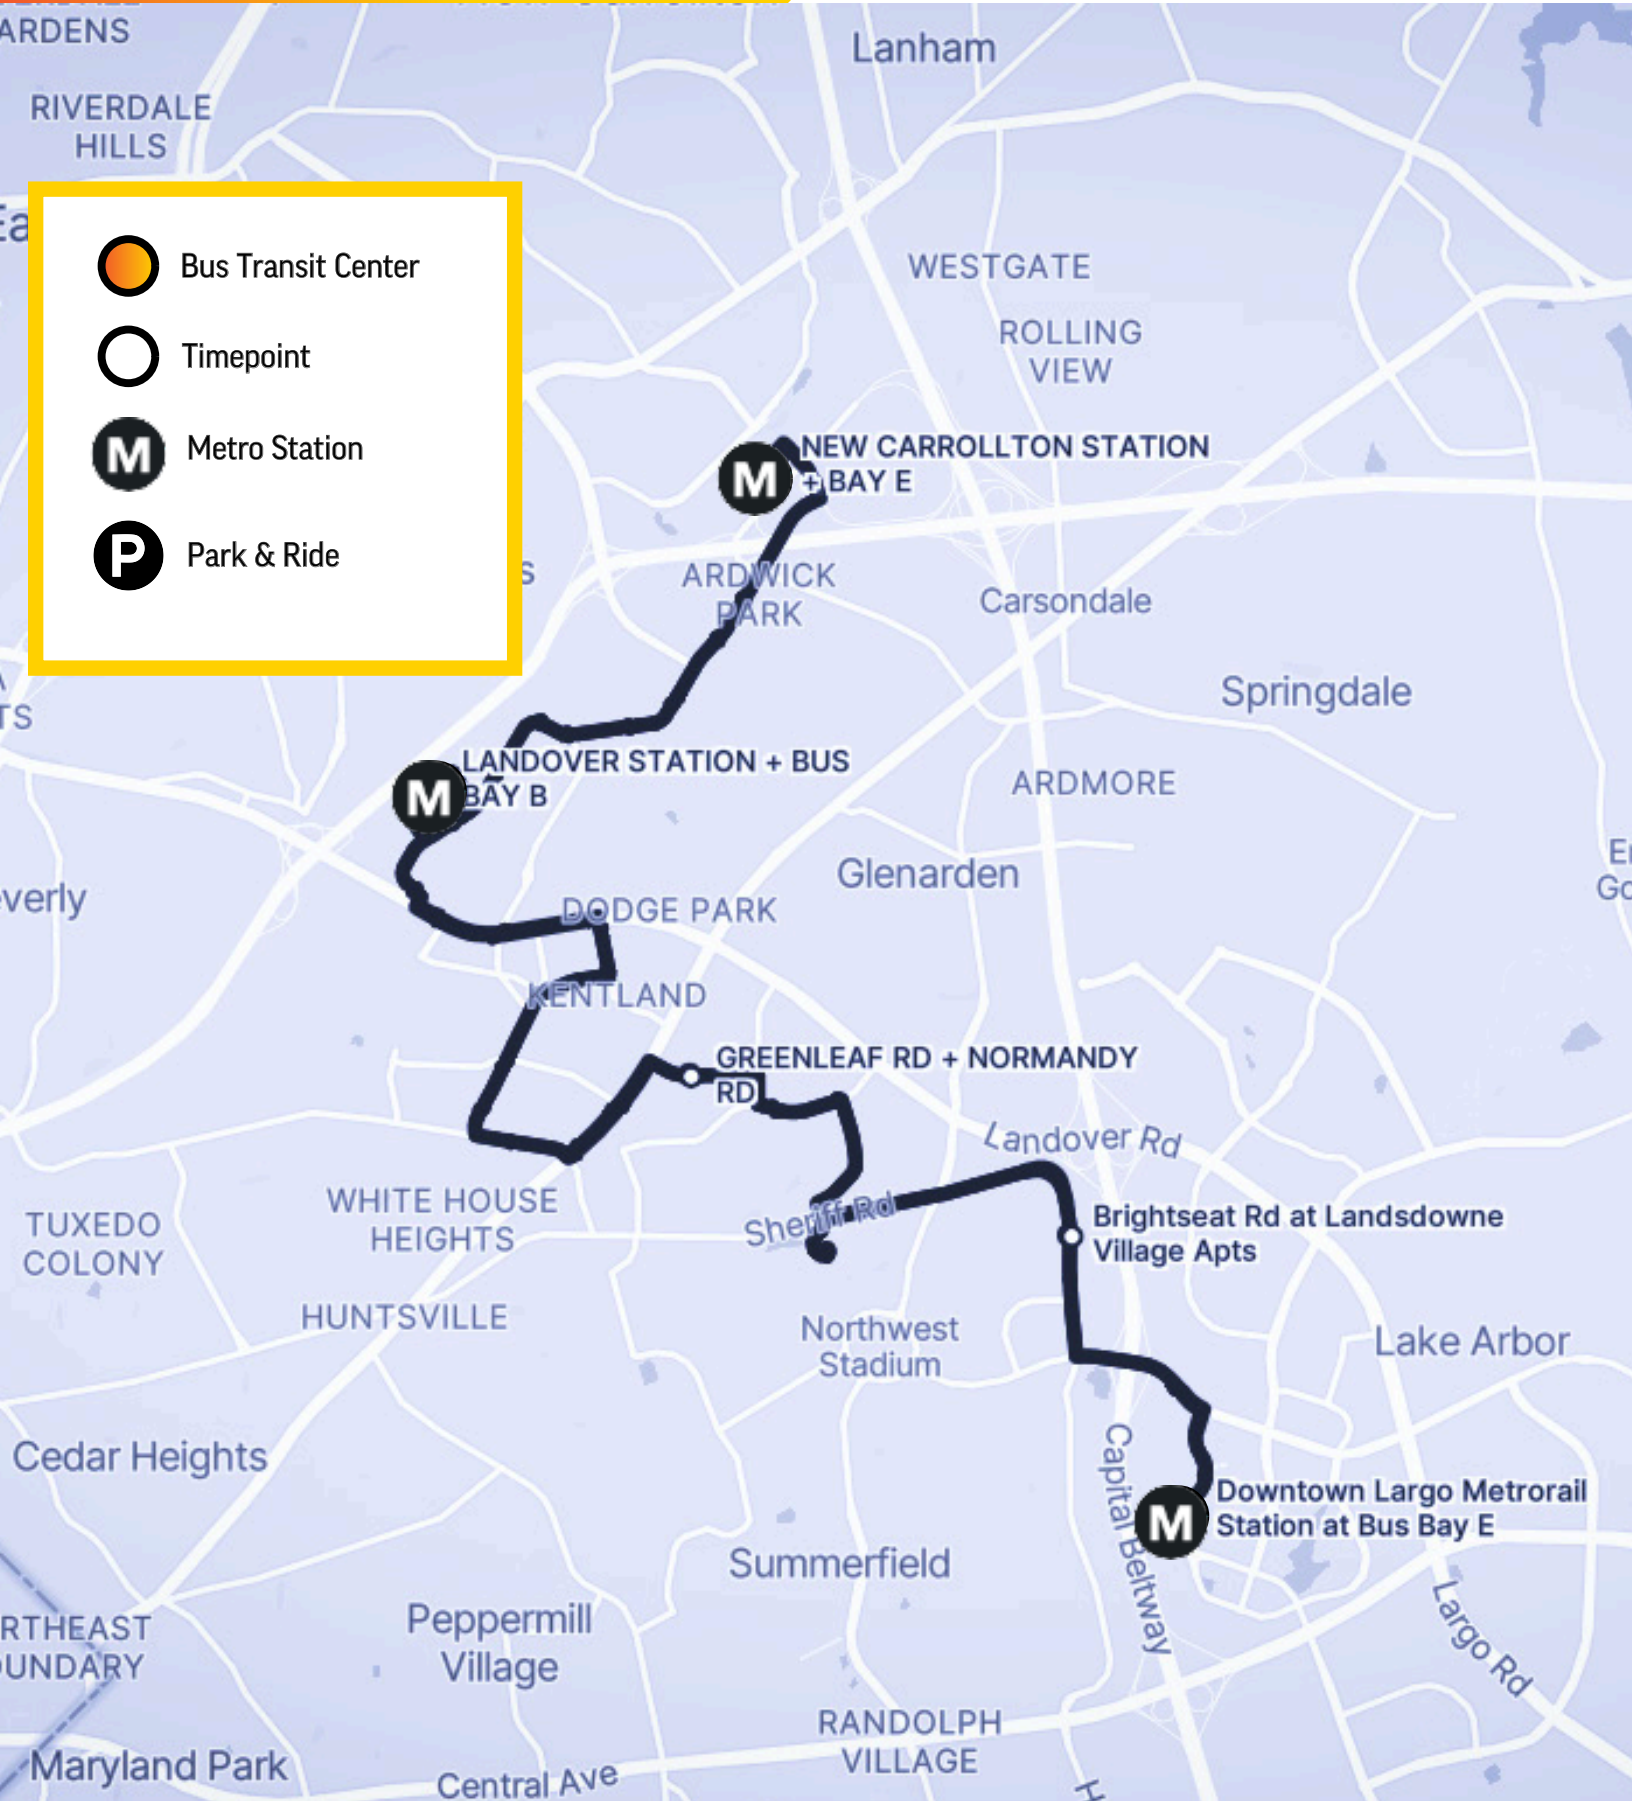

P44 New Carrollton - Downtown Largo

- Bus Transit Center
- Timepoint
- Metro Station
- Park & Ride

P44 New Carrollton - Downtown Largo

Frequency

Weekdays

Hours of operation: 6:00 a.m. - 6:45 p.m.

Early Morning No service	Morning Rush 6:00 a.m. - 10:00 a.m.	Midday 10:00 a.m. - 2:00 p.m.	Afternoon Rush 3:30 p.m. - 6:30 p.m.	Evening 6:00 p.m. - 9:00 p.m.
-	45 min.	45 min.	45 min.	45 min.

Frequencies shown are averages