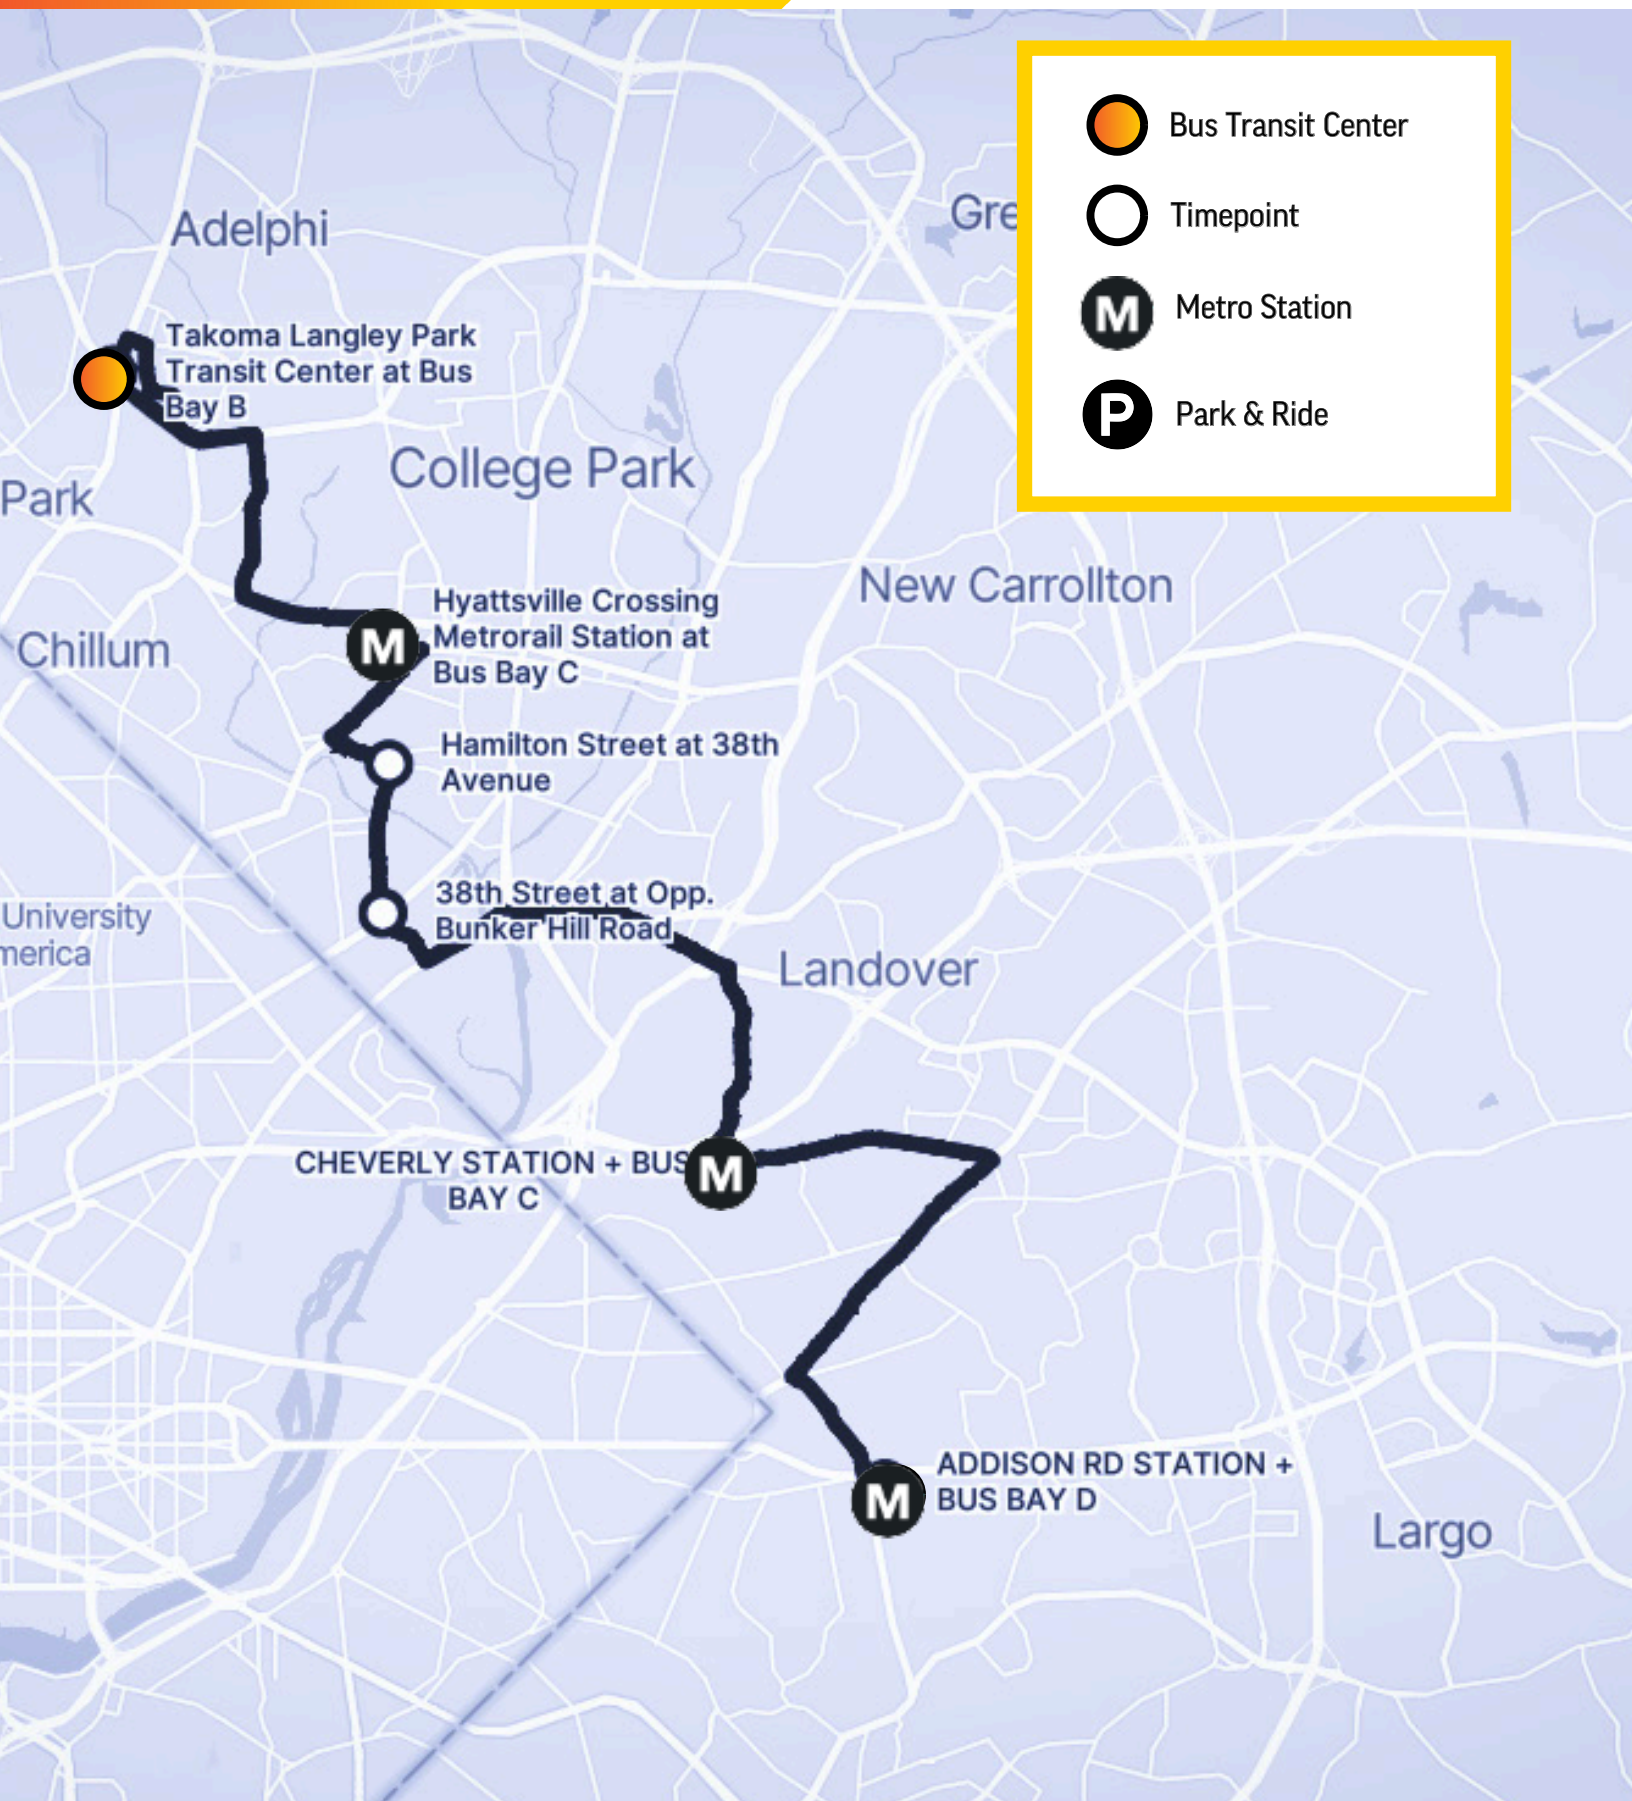

P43

Takoma Langley - Addison Road

-  Bus Transit Center
-  Timepoint
-  Metro Station
-  Park & Ride

Frequency

Weekdays

Hours of operation: 5:20 a.m. - 7:40 p.m.

Early Morning 4:00 a.m. - 6:00 a.m.	Morning Rush 6:00 a.m. - 10:00 a.m.	Midday 10:00 a.m. - 2:00 p.m.	Afternoon Rush 3:30 p.m. - 6:30 p.m.	Evening 6:00 p.m. - 9:00 p.m.
19 min	19 min.	19 min.	19 min.	19 min.

Weekend - Saturday

Hours of operation: 5:20 a.m. - 7:40 p.m.

Early Morning 4:00 a.m. - 6:00 a.m.	Morning Rush 6:00 a.m. - 10:00 a.m.	Midday 10:00 a.m. - 2:00 p.m.	Afternoon Rush 3:30 p.m. - 6:30 p.m.	Evening 6:00 p.m. - 9:00 p.m.
19 min.	19 min.	19 min.	19 min.	19 min.

Weekend - Sunday

Hours of operation: 8:00 a.m. - 7:20 p.m.

Early Morning No service	Morning Rush 6:00 a.m. - 10:00 a.m.	Midday 10:00 a.m. - 2:00 p.m.	Afternoon Rush 3:30 p.m. - 6:30 p.m.	Evening 6:00 p.m. - 9:00 p.m.
-	40 min.	40 min.	40min.	40min.