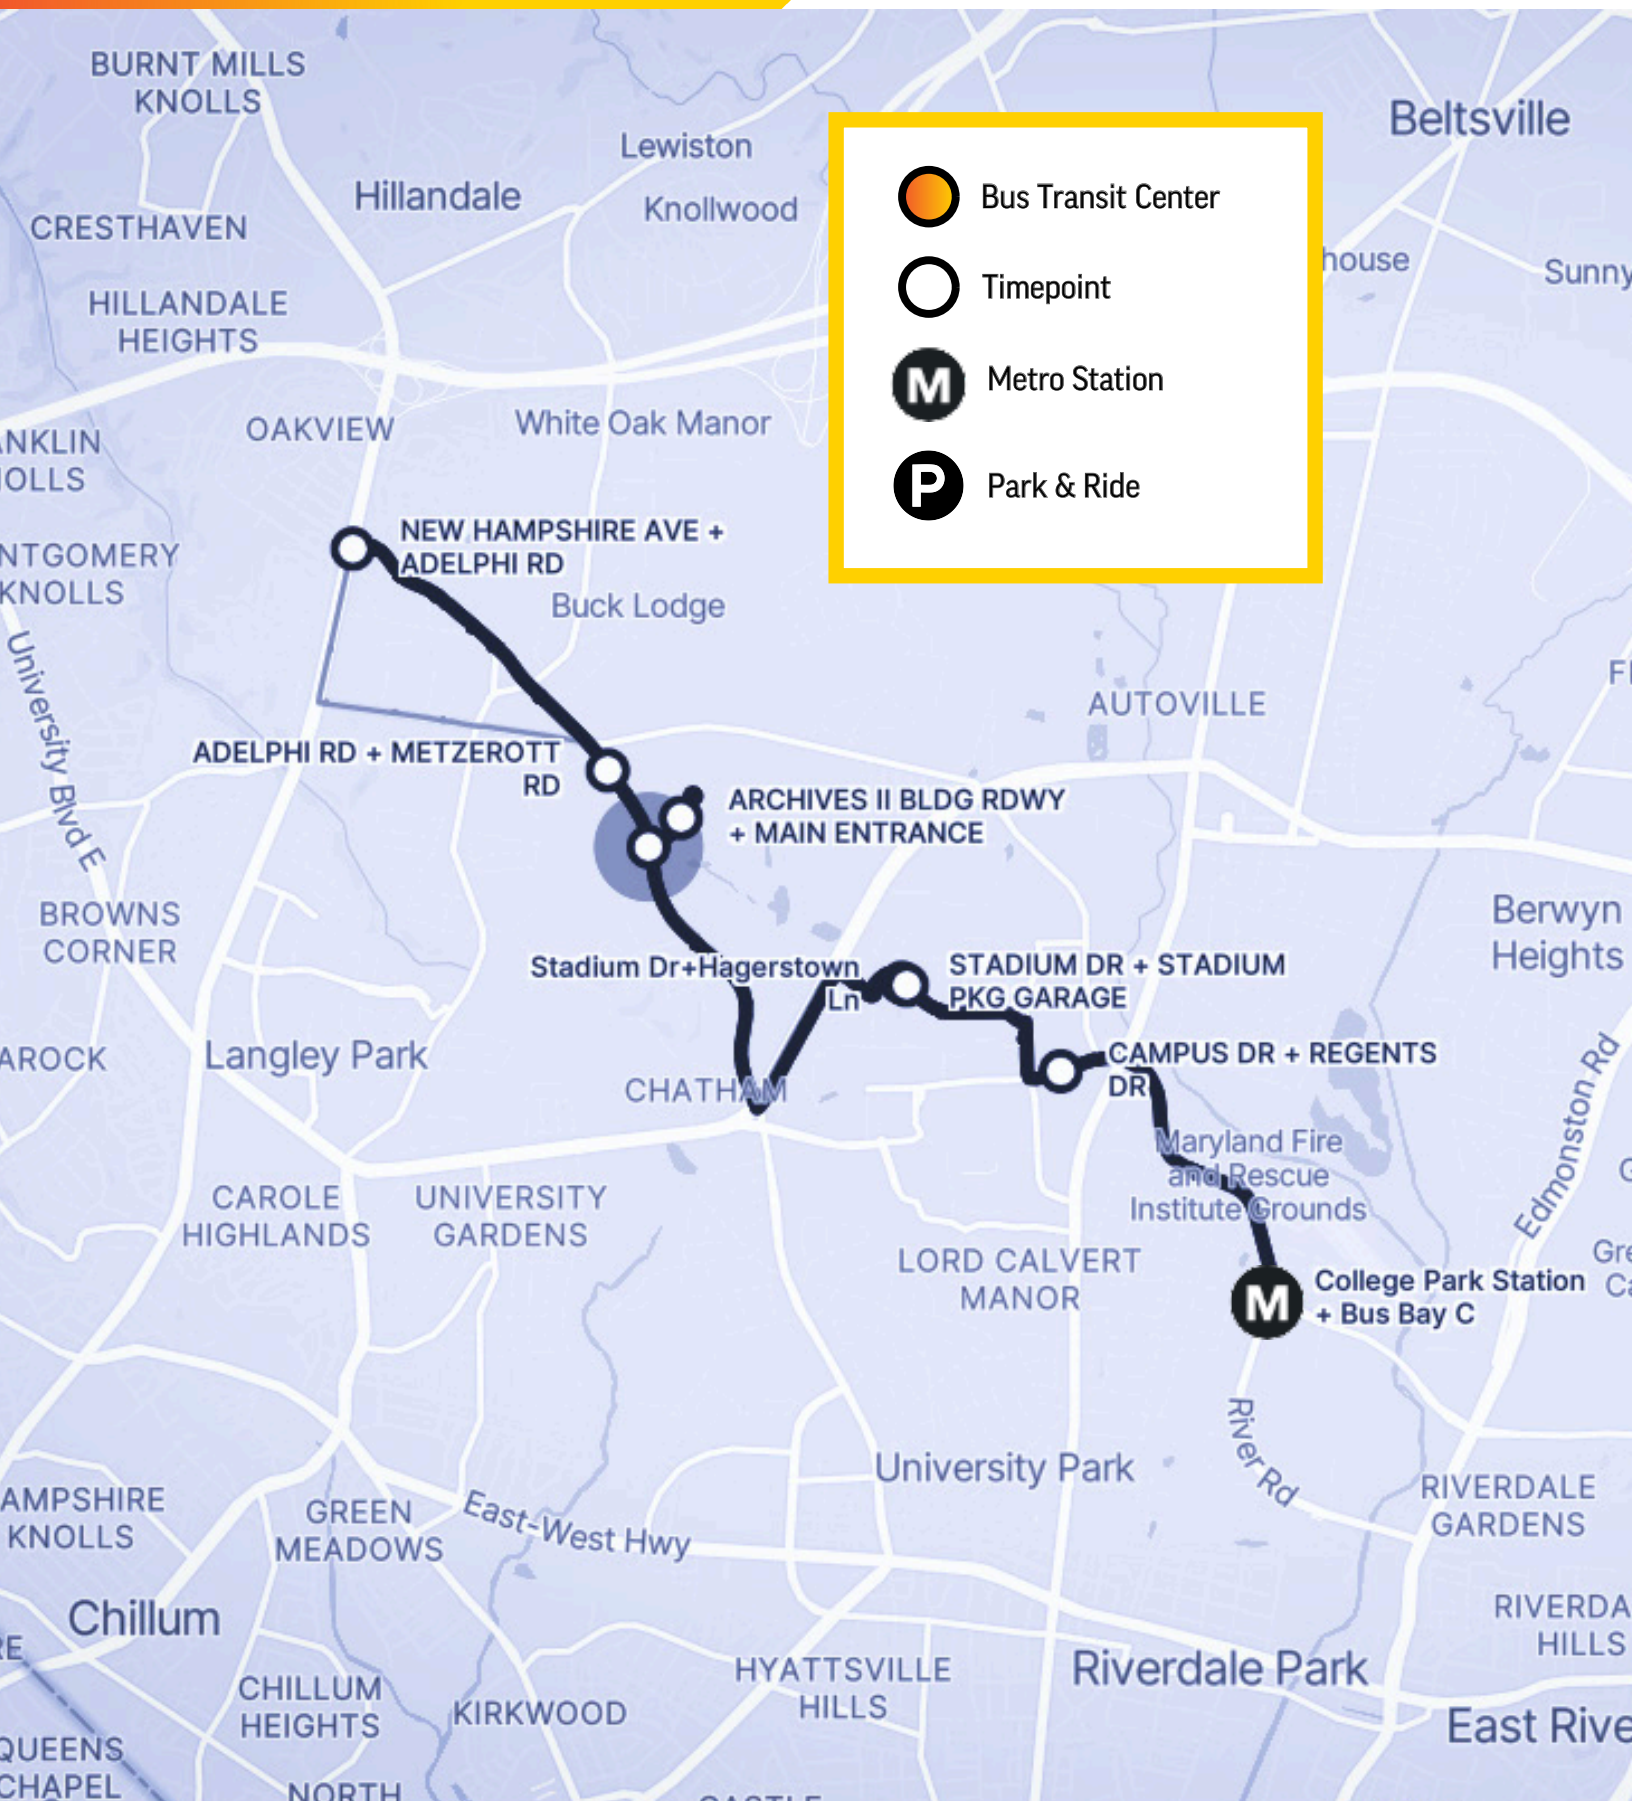

P37 College Park - Adelphi

P37 College Park - Adelphi

Frequency

Weekdays

Hours of operation 6:53 a.m. - 7:15 p.m.

Early Morning No service	Morning Rush 6:00 a.m. - 10:00 a.m.	Midday 10:00 a.m. - 2:00 p.m.	Afternoon Rush 3:30 p.m. - 6:30 p.m.	Evening 6:00 p.m. - 9:00 p.m.
-	92 min.	92 min.	92 min.	92 min.

Frequencies shown are averages