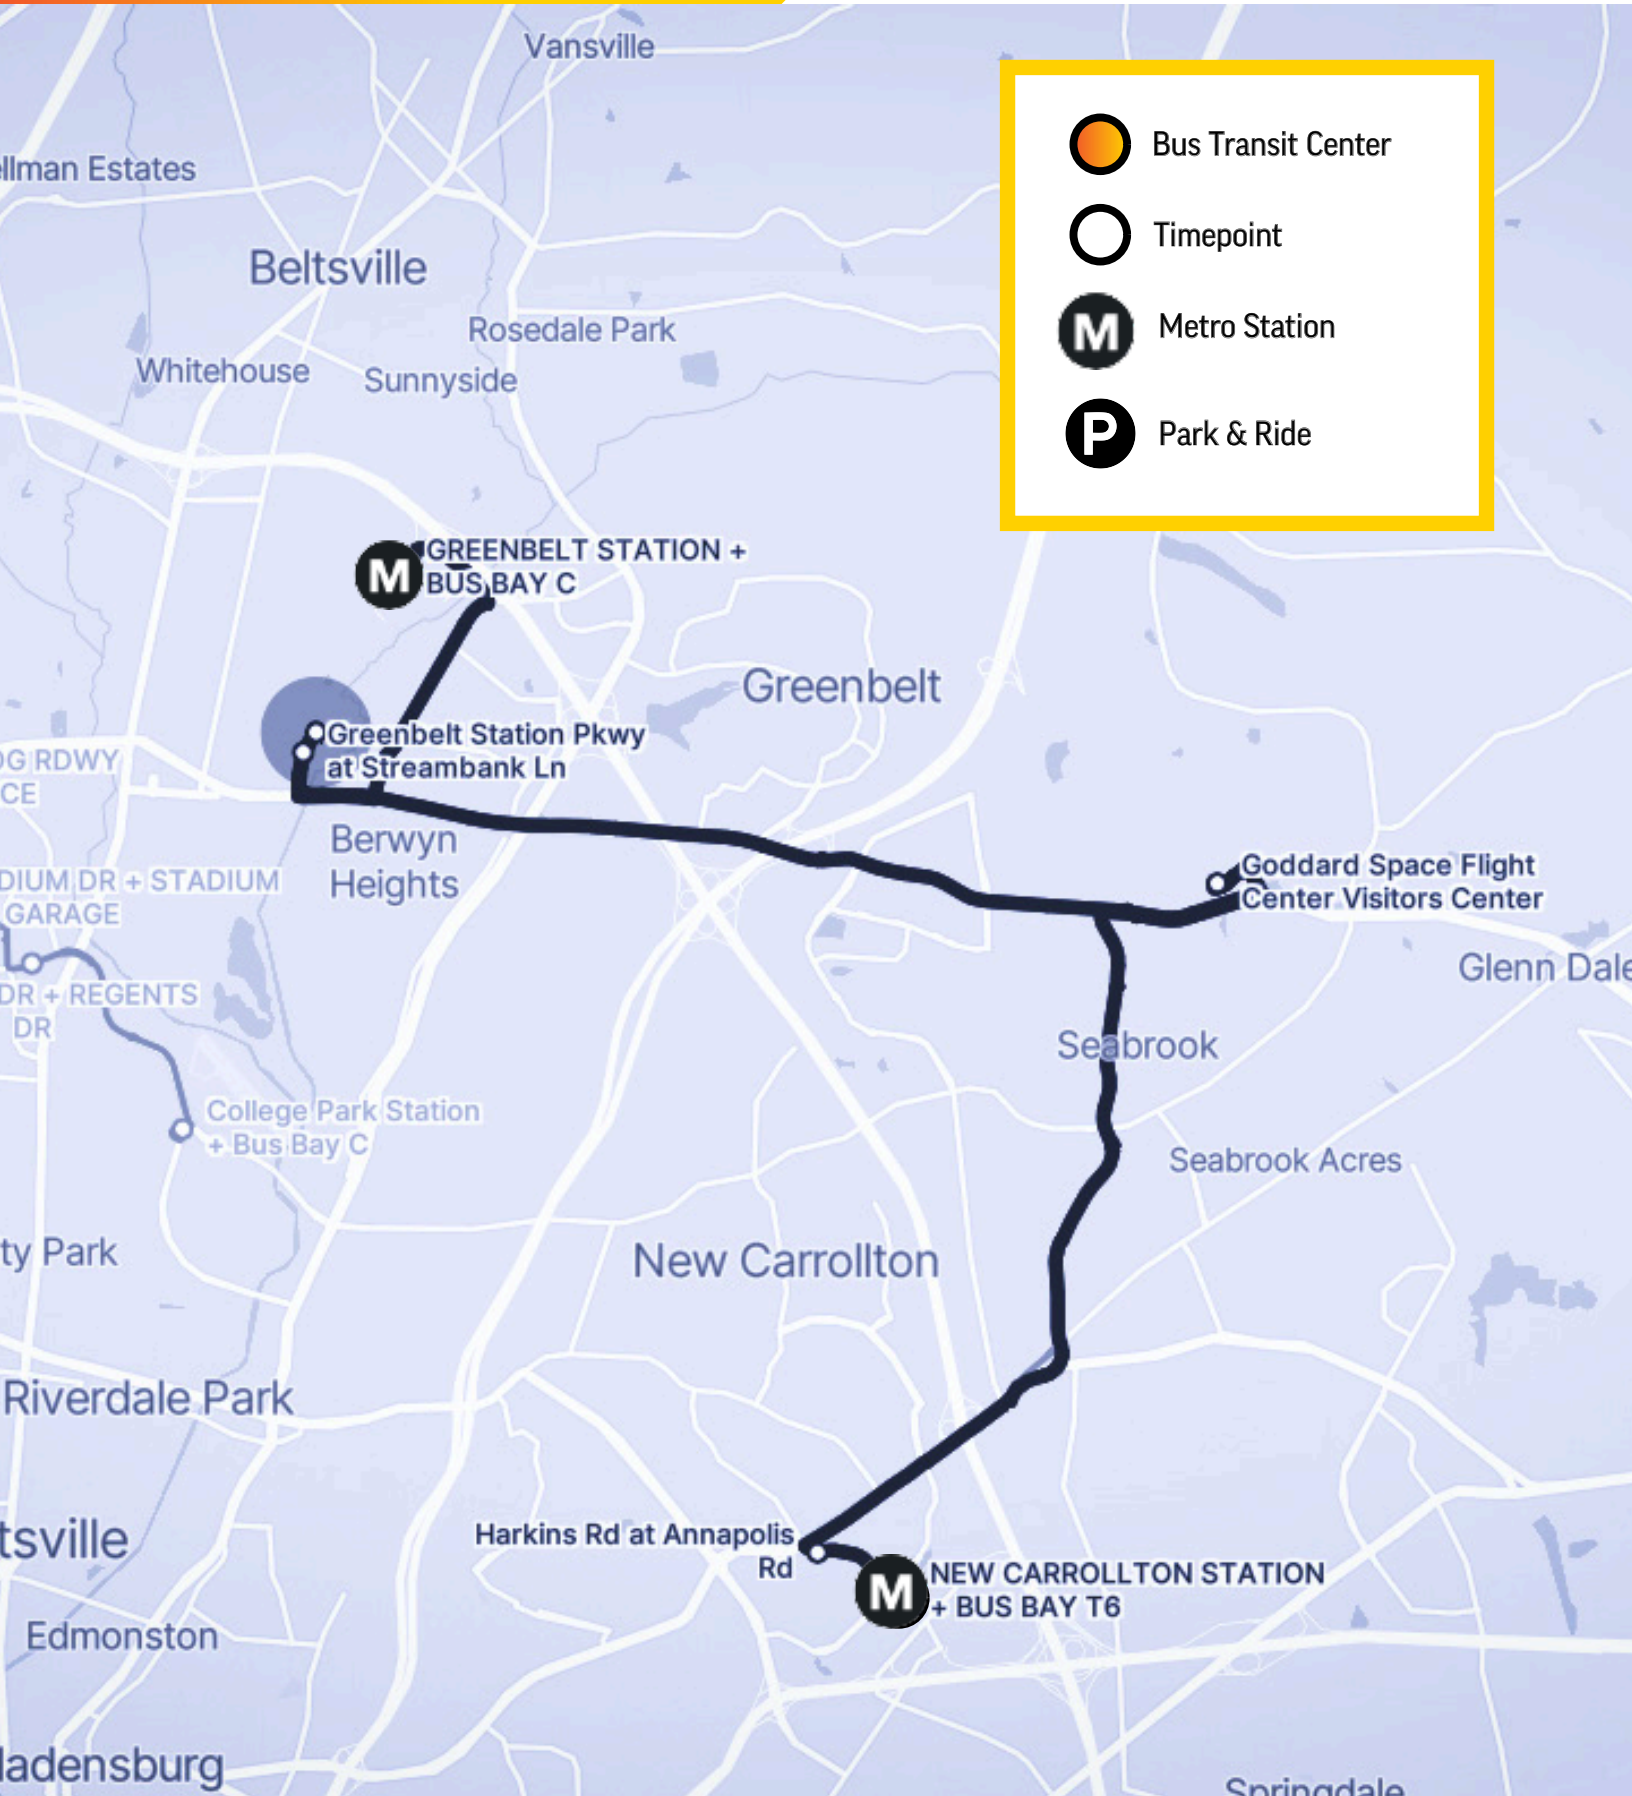

P2X

Greenbelt - New Carrollton

- Bus Transit Center
- Timepoint
- Metro Station
- Park & Ride

Frequency

Weekdays

Hours of operation: 6:10 a.m. - 9:45 a.m. ; 3:40 p.m. - 6:20 p.m.

Early Morning No service	Morning Rush 6:00 a.m. - 10: 00 a.m.	Midday 10:00 a.m. - 2:00 p.m.	Afternoon Rush 3:30 p.m. - 6:30 p.m.	Evening No service
-	37 min.	37 min.	37 min.	37 min.

Frequencies shown are averages