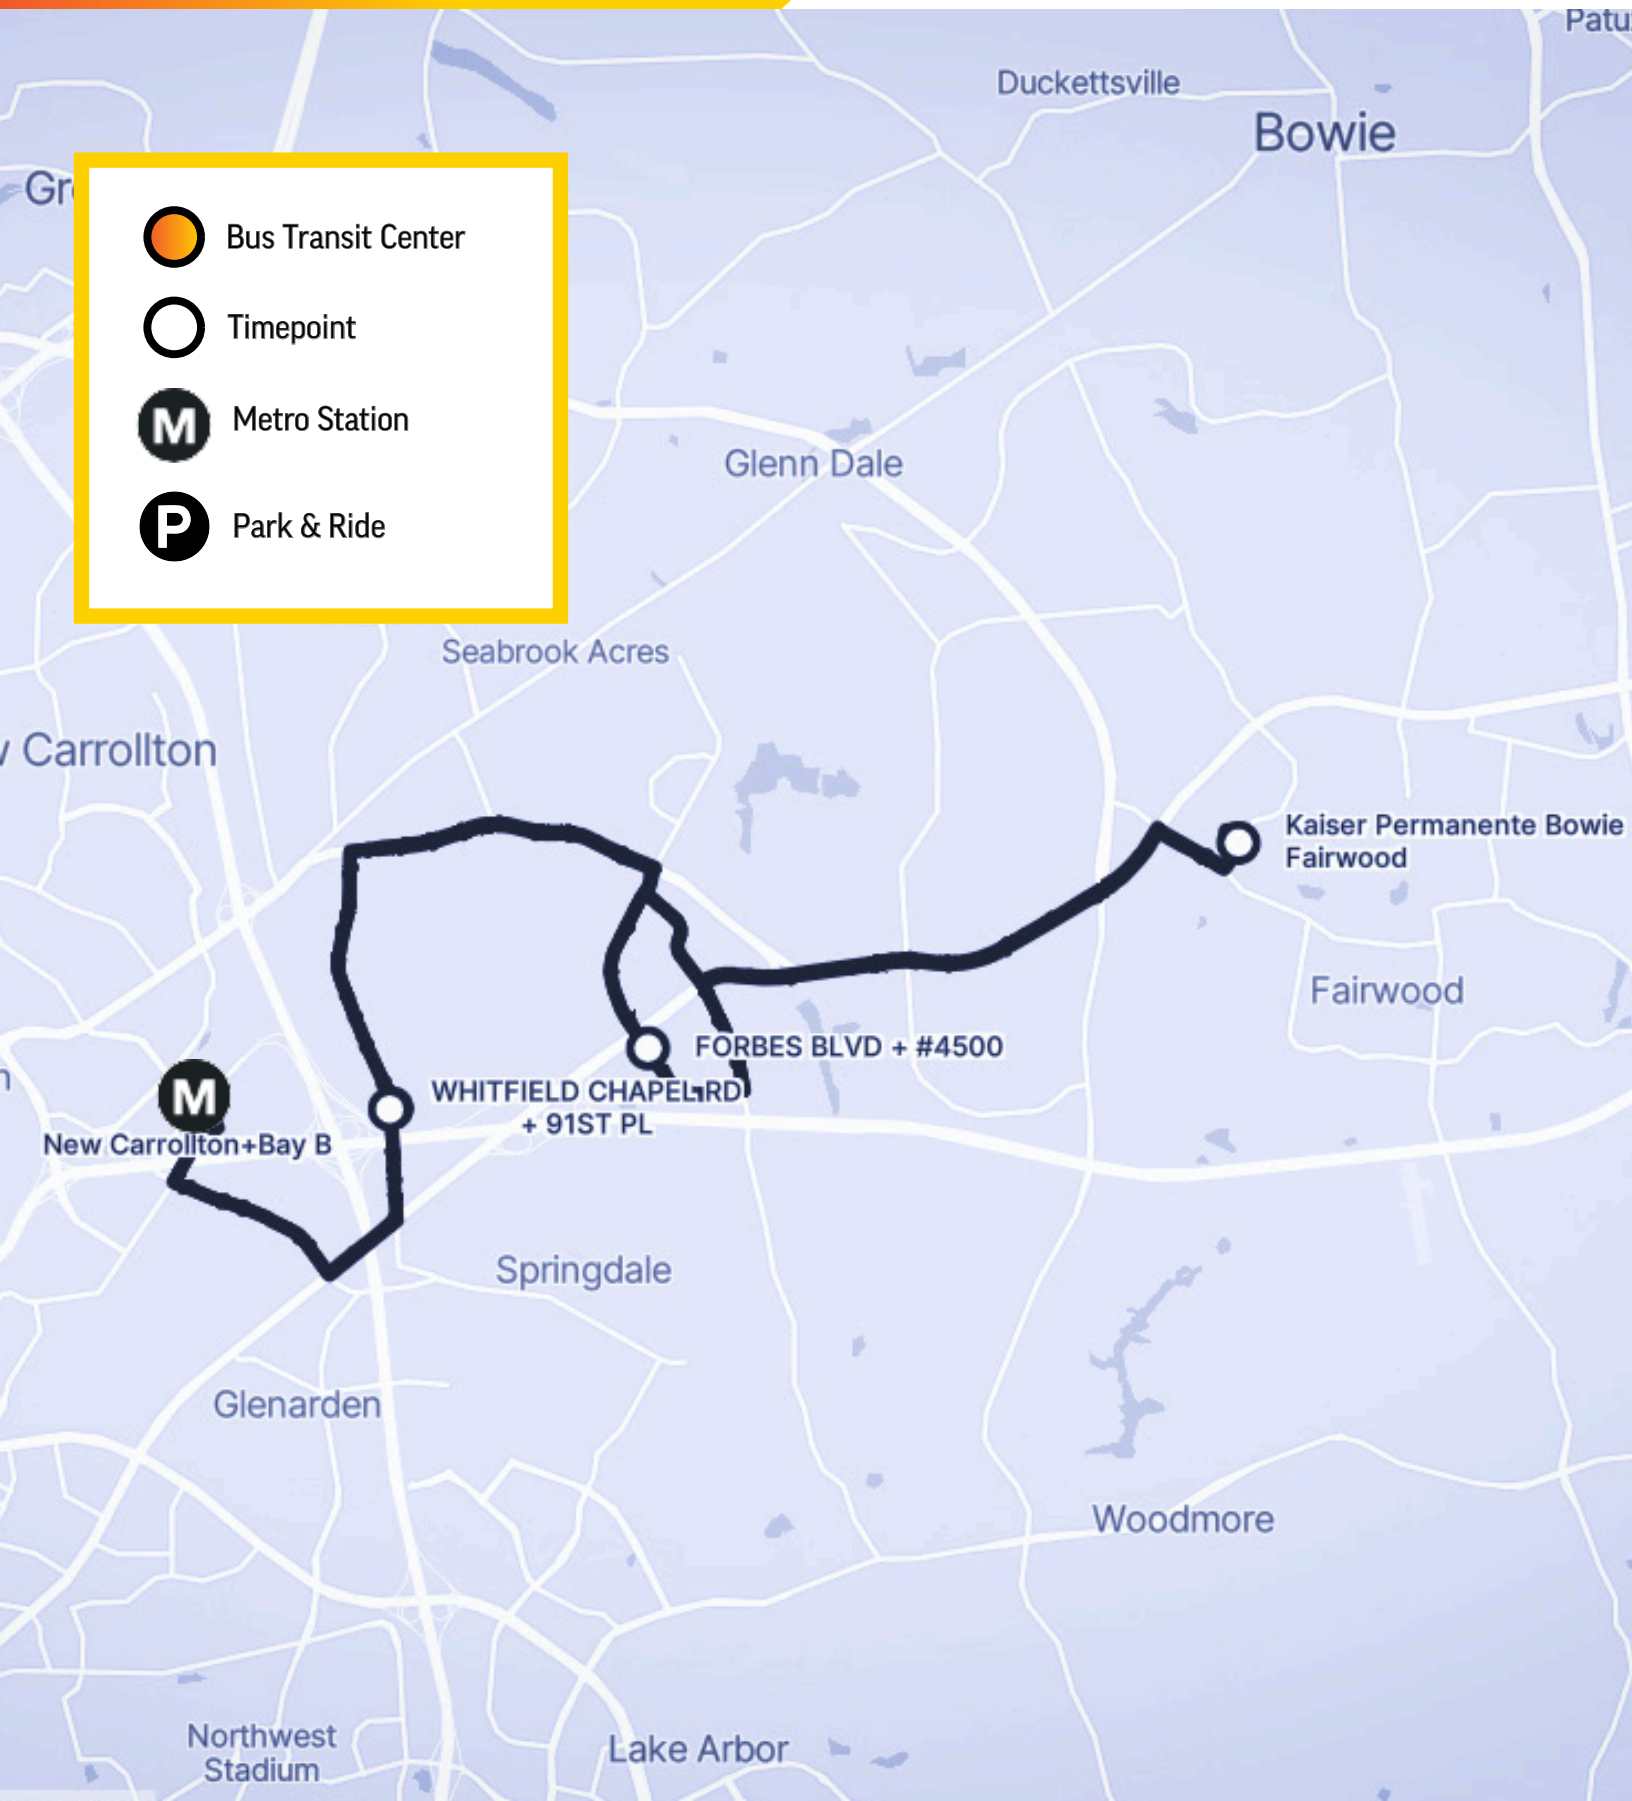

P23 New Carrollton - Fairwood

- Bus Transit Center
- Timepoint
- Metro Station
- Park & Ride

Frequency

Weekdays

Hours of operation: 6:00 a.m. - 6:30 p.m.

Early Morning No service	Morning Rush 6:00 a.m. - 10:00 a.m.	Midday 10:00 a.m. - 2:00 p.m.	Afternoon Rush 3:30 p.m. - 6:30 p.m.	Evening No service
-	37 min.	37 min.	37 min.	37 min.

Frequencies shown are averages