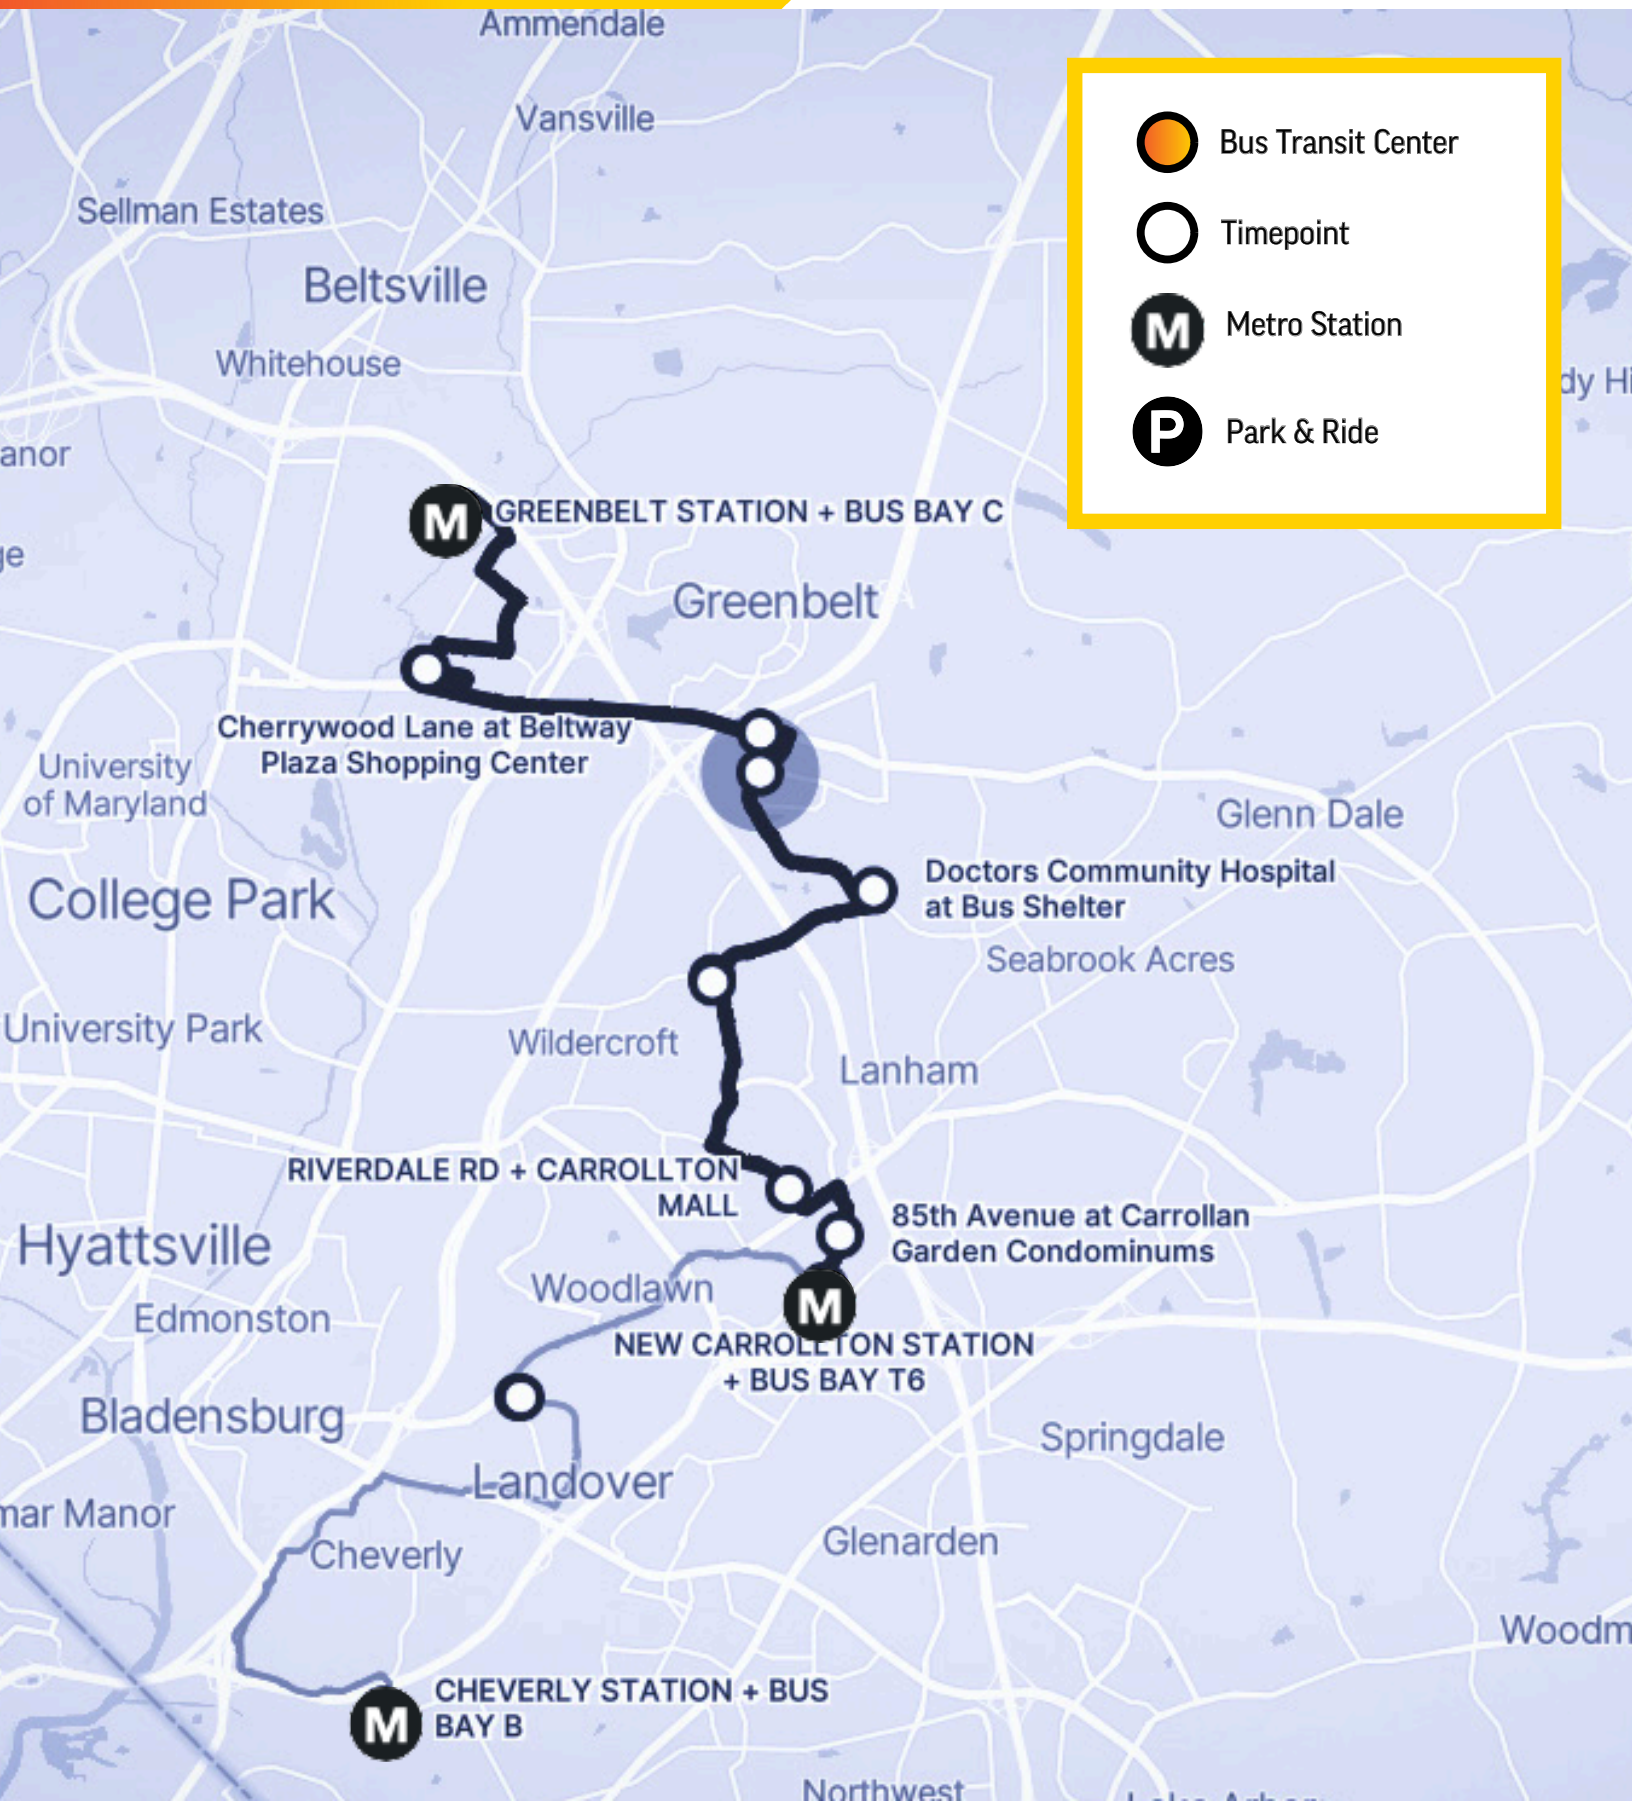

P22 Greenbelt - Cheverly

-  Bus Transit Center
-  Timepoint
-  Metro Station
-  Park & Ride

Frequency

Weekdays

Hours of operation: 6:00 a.m. - 7:45 p.m.

Early Morning No service	Morning Rush 6:00 a.m. - 10:00 a.m.	Midday 10:00 a.m. - 2:00 p.m.	Afternoon Rush 3:30 p.m. - 6:30 p.m.	Evening No service
-	30 min.	-	60 min.	60 min.

Weekend - Saturday

Hours of operation: 6:15 a.m. - 7:45 p.m.

Early Morning No service	Morning Rush 6:00 a.m. - 10:00 a.m.	Midday 10:00 a.m. - 2:00 p.m.	Afternoon Rush 3:30 p.m. - 6:30 p.m.	Evening 6:00 p.m. - 9:00 p.m.
-	30 min.	30 min.	30 min.	30 min.

Weekend - Sunday

Hours of operation: 8:15 a.m. - 7:15 p.m.

Early Morning No service	Morning Rush 6:00 a.m. - 10:00 a.m.	Midday 10:00 a.m. - 2:00 p.m.	Afternoon Rush 3:30 p.m. - 6:30 p.m.	Evening 6:00 p.m. - 9:00 p.m.
-	60 min.	60 min.	60 min.	60 min.