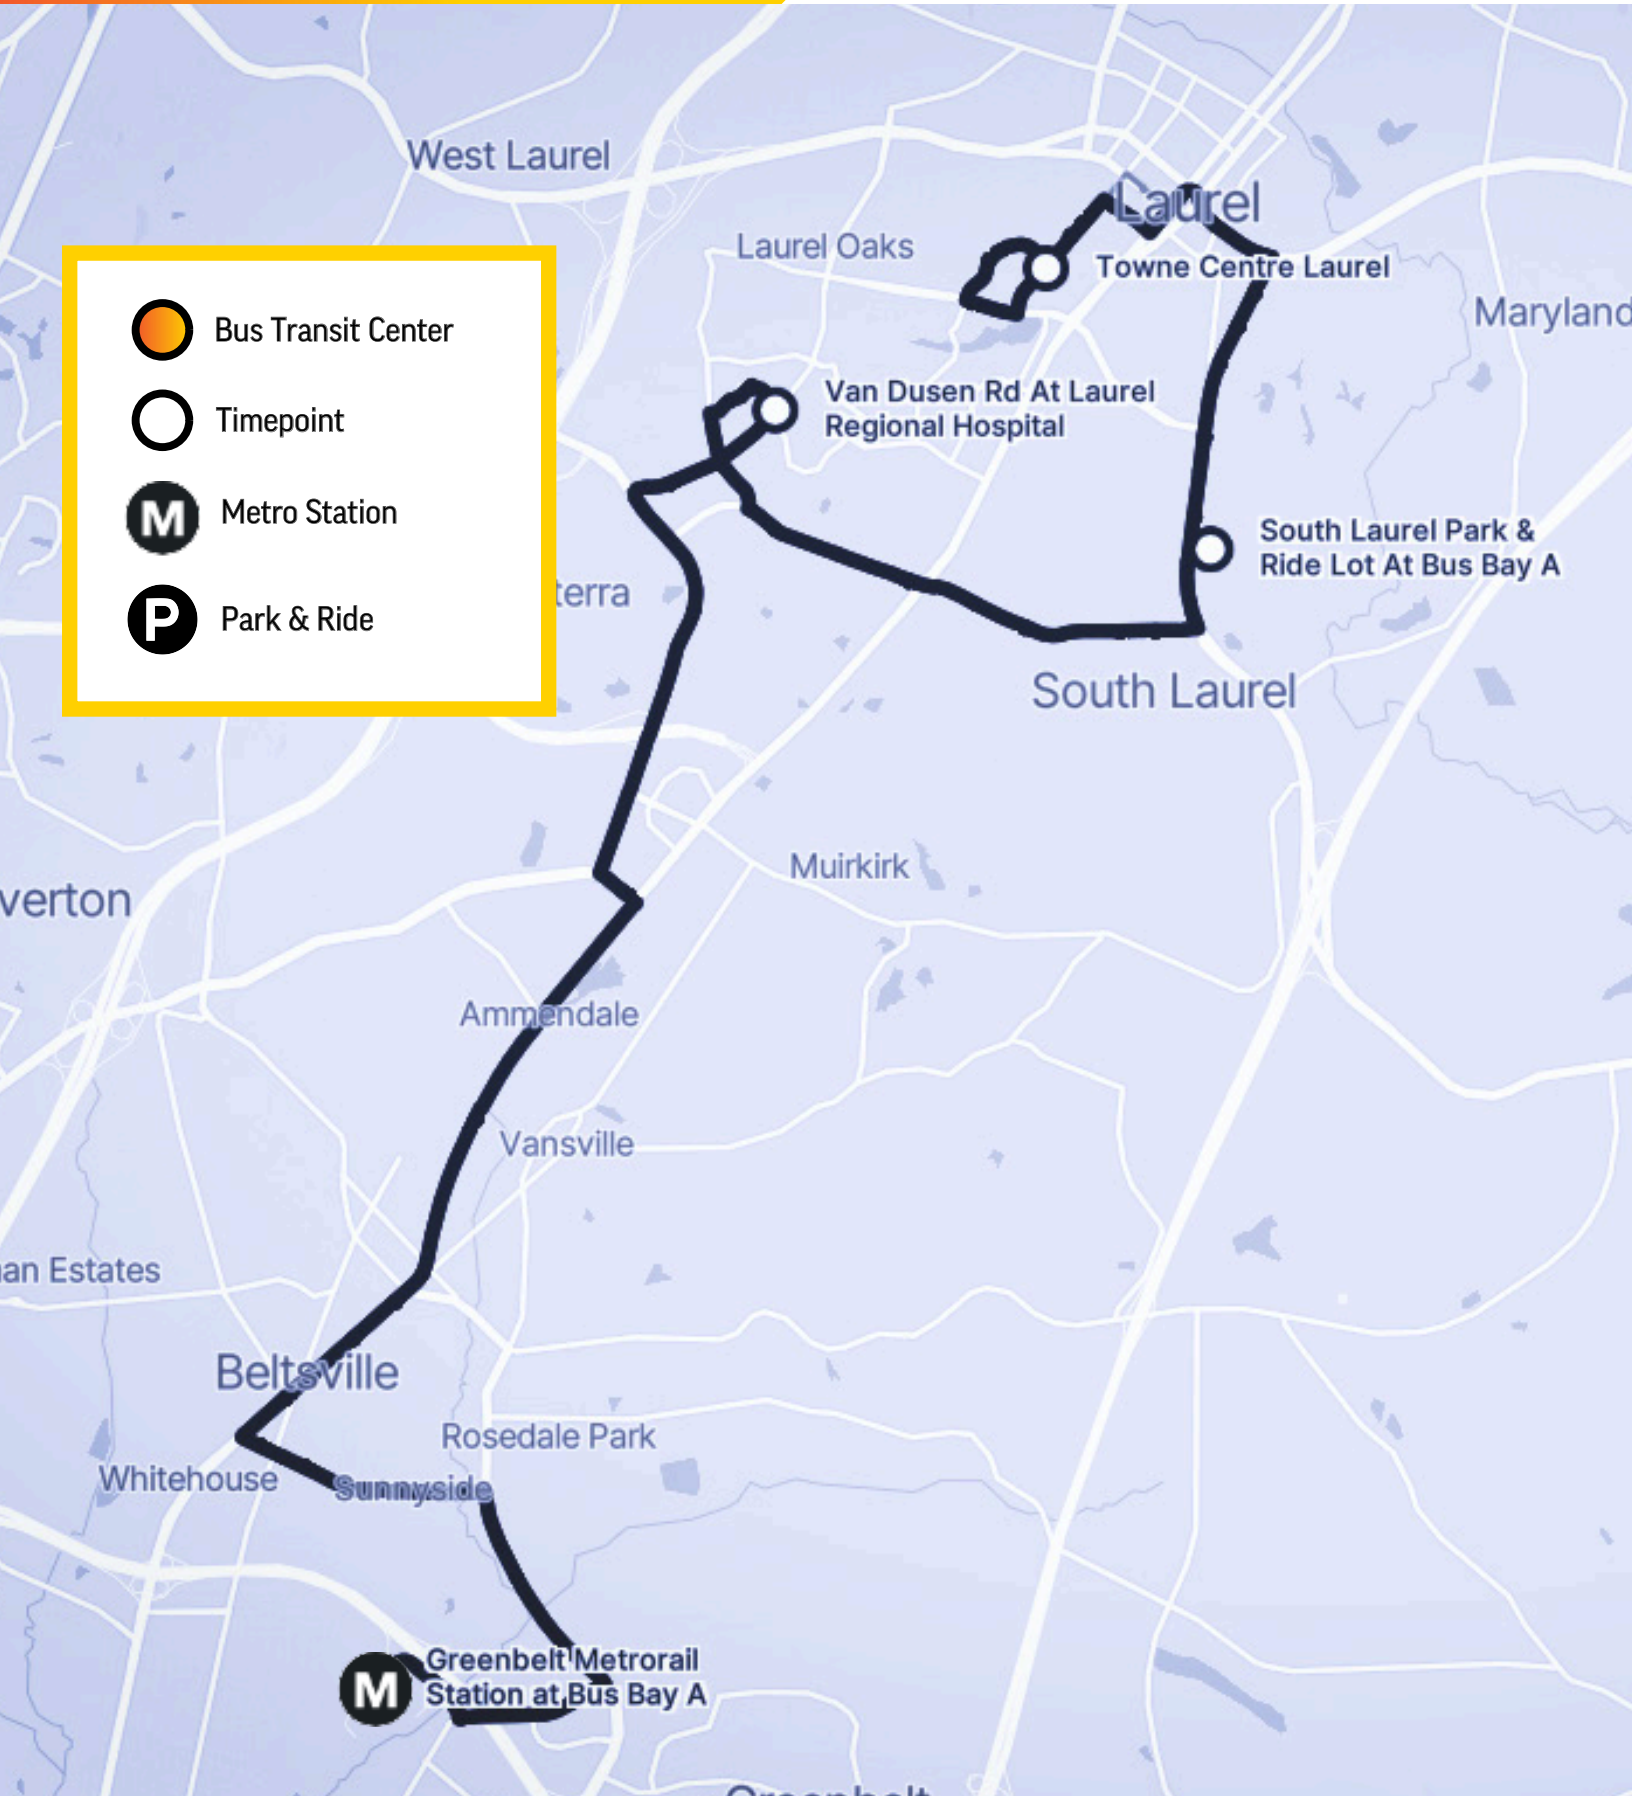

P19 Greenbelt - Laurel

- Bus Transit Center
- Timepoint
- Metro Station
- Park & Ride

Frequency

Weekdays

Hours of operation: 6:30 a.m. - 8:30 a.m.; 3:30 p.m. - 6:30 p.m.

Early Morning No service	Morning Rush 6:00 a.m. - 10: 00 a.m.	Midday None	Afternoon Rush 3:30 p.m. - 6:30 p.m.	Evening No service
-	45 min.	-	40 min.	-

Frequencies shown are averages