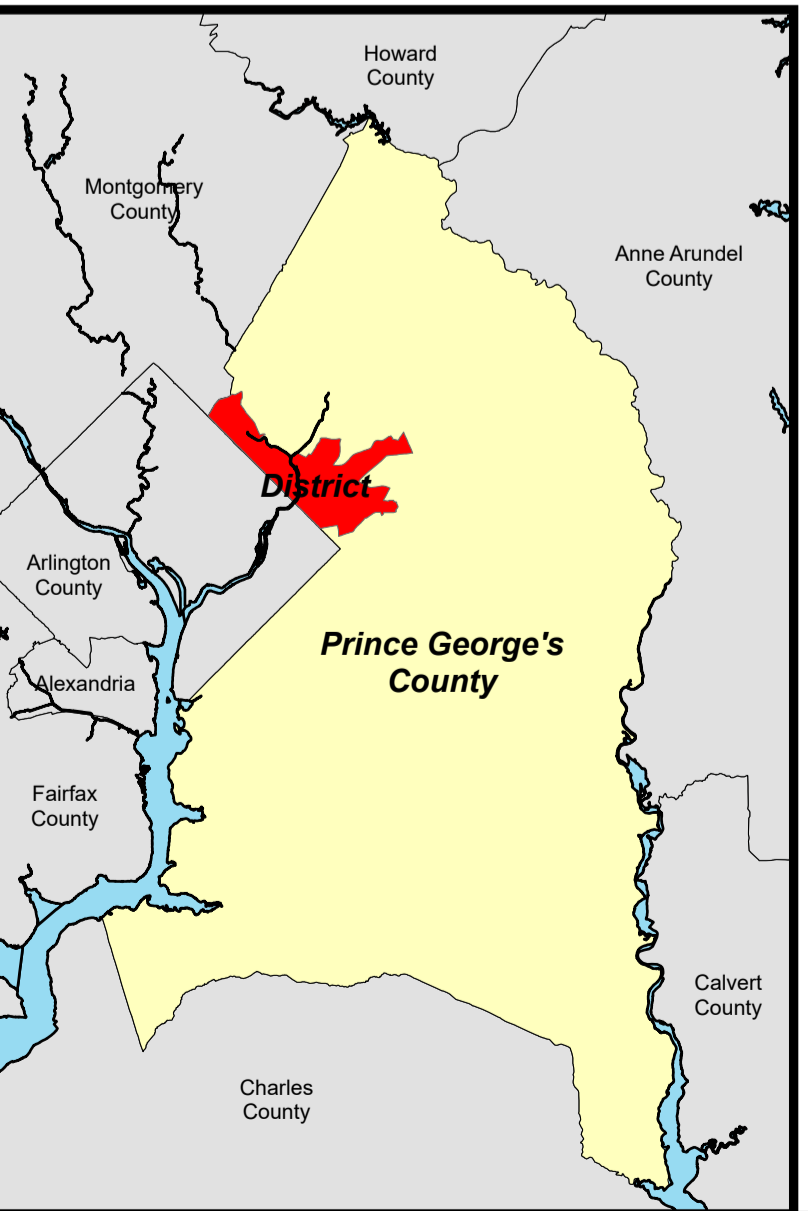

Legislative District 47A Prince George's County, Maryland

DATA SOURCE	MNCPPC, OITC - GIS
DATE CREATED	May 2022
SERIAL NO	Legislative District 47A

Legend

- 47A Legislative District and Number
- 07-01 Election Precincts
- Municipalities
- Roads
- Polling Place and Precinct Number

Prince George's County Board of Elections
This map may not be reproduced, stored in a retrieval system, or transmitted in any form including electronic or by photo reproduction, without the express written permission of the Prince George's County Board of Elections. Polling places are subject to change. Please visit elections.mypgc.us regularly for updates.

1,000 500 0 1,000 2,000 3,000 4,000 Feet

The base map was compiled from aerial photography data acquired 2000. All mapping is referenced to the Maryland State Plane Coordinate System 1983 North American horizontal datum and 1988 vertical datum in meters.