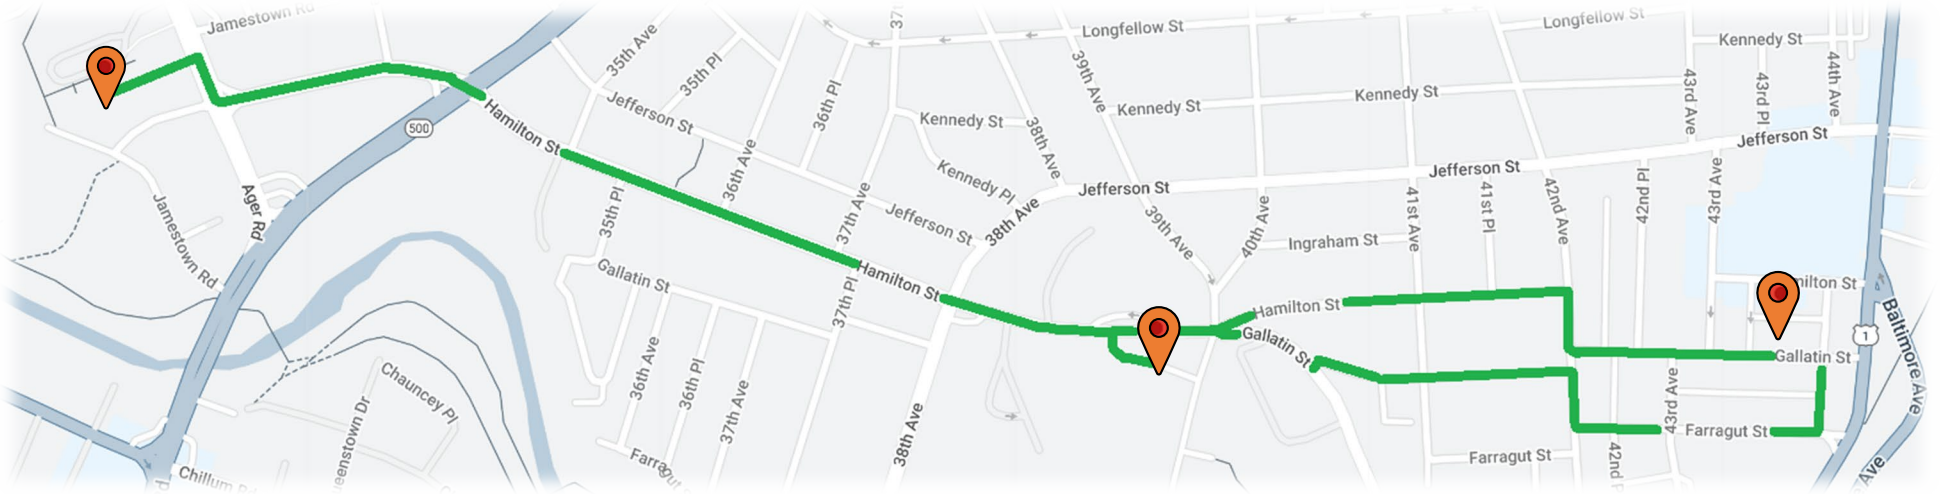

2023 Green Summit Bus Schedule and Map

Driskell Park
(3911 Hamilton St.)

**West Hyattsville
Station**

Driskell Park
(3911 Hamilton St.)

City Hall
(4310 Gallatin St.)

10:00 AM	10:05 AM	10:15 AM	10:20 AM
10:30 AM	10:35 AM	10:45 AM	10:50 AM
11:00 AM	11:05 AM	11:15 AM	11:20 AM
11:30 AM	11:35 AM	11:45 AM	11:50 AM
12:45 PM	12:50 PM	1:00 PM	1:05 PM
1:15 PM	1:20 PM	1:30 PM	1:35 PM
1:45 PM	1:50 PM	2:00 PM	2:05 PM
2:15 PM	2:20 PM	2:30 PM	2:35 PM
2:45 PM			