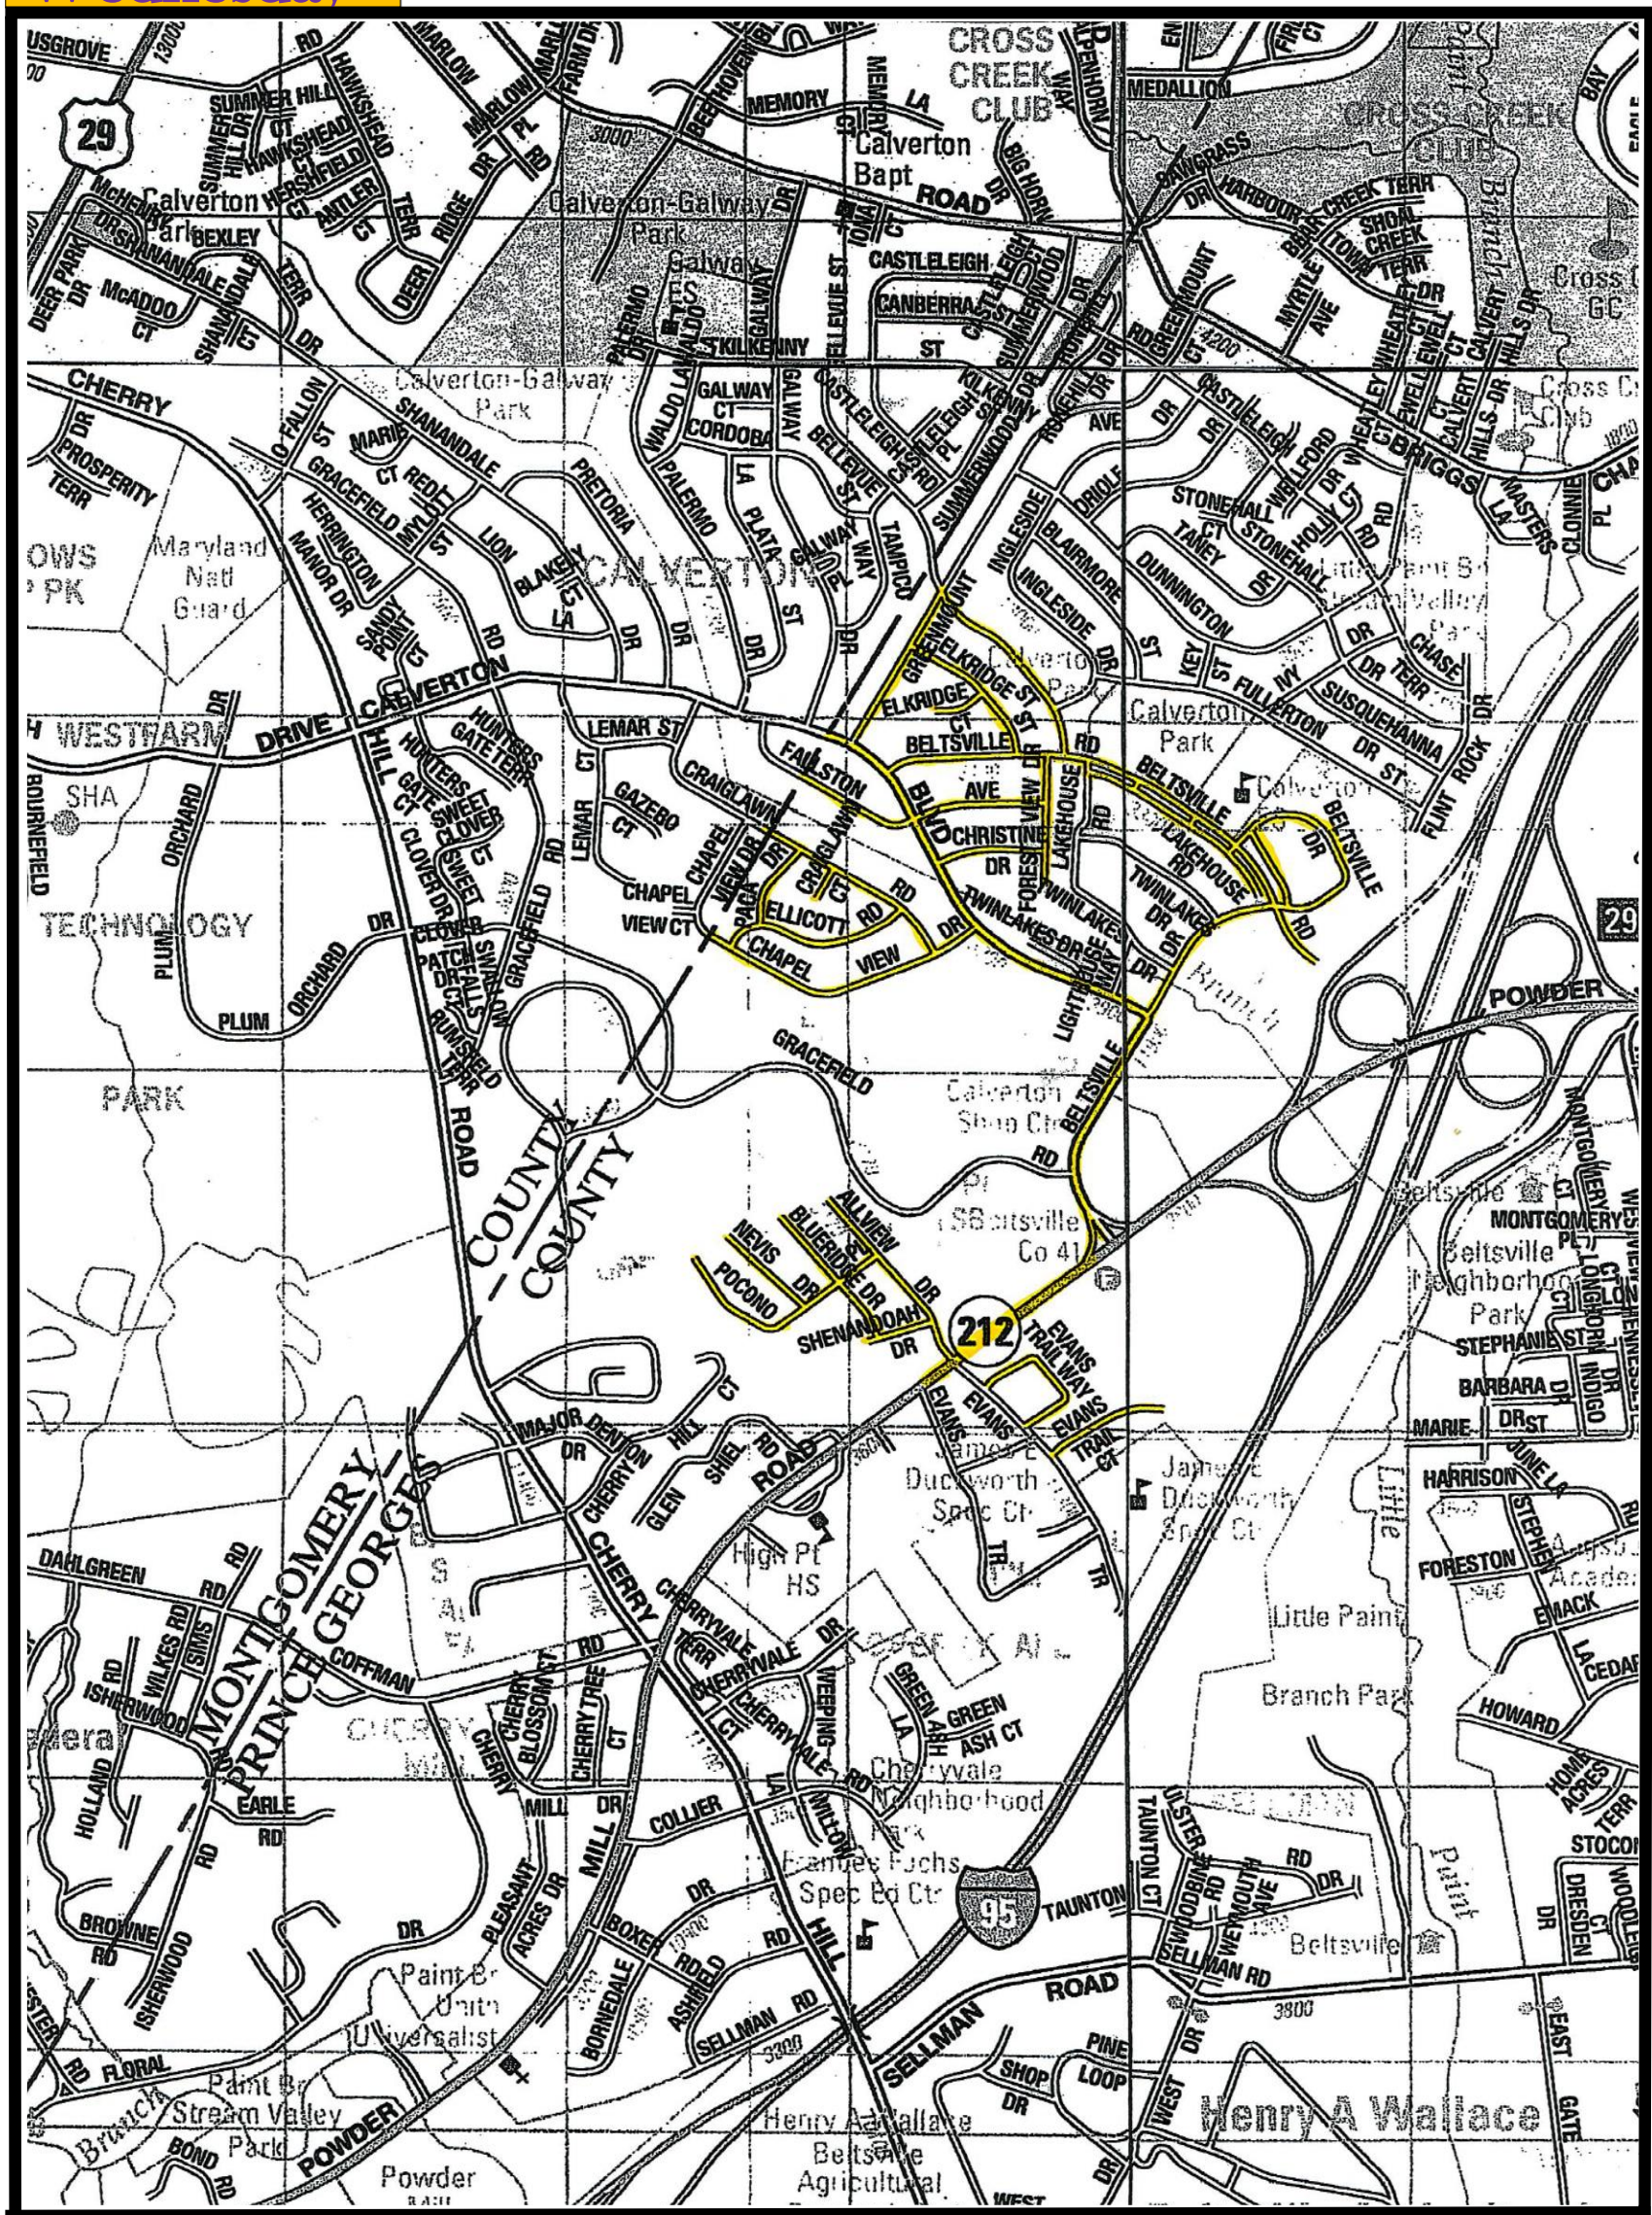

Wednesday

# The Can Butler

**Trash Route**  
Prince George County  
Wednesday T&G 518  
Housecount = 682  
Calverton, MD  
Beltsville, MD