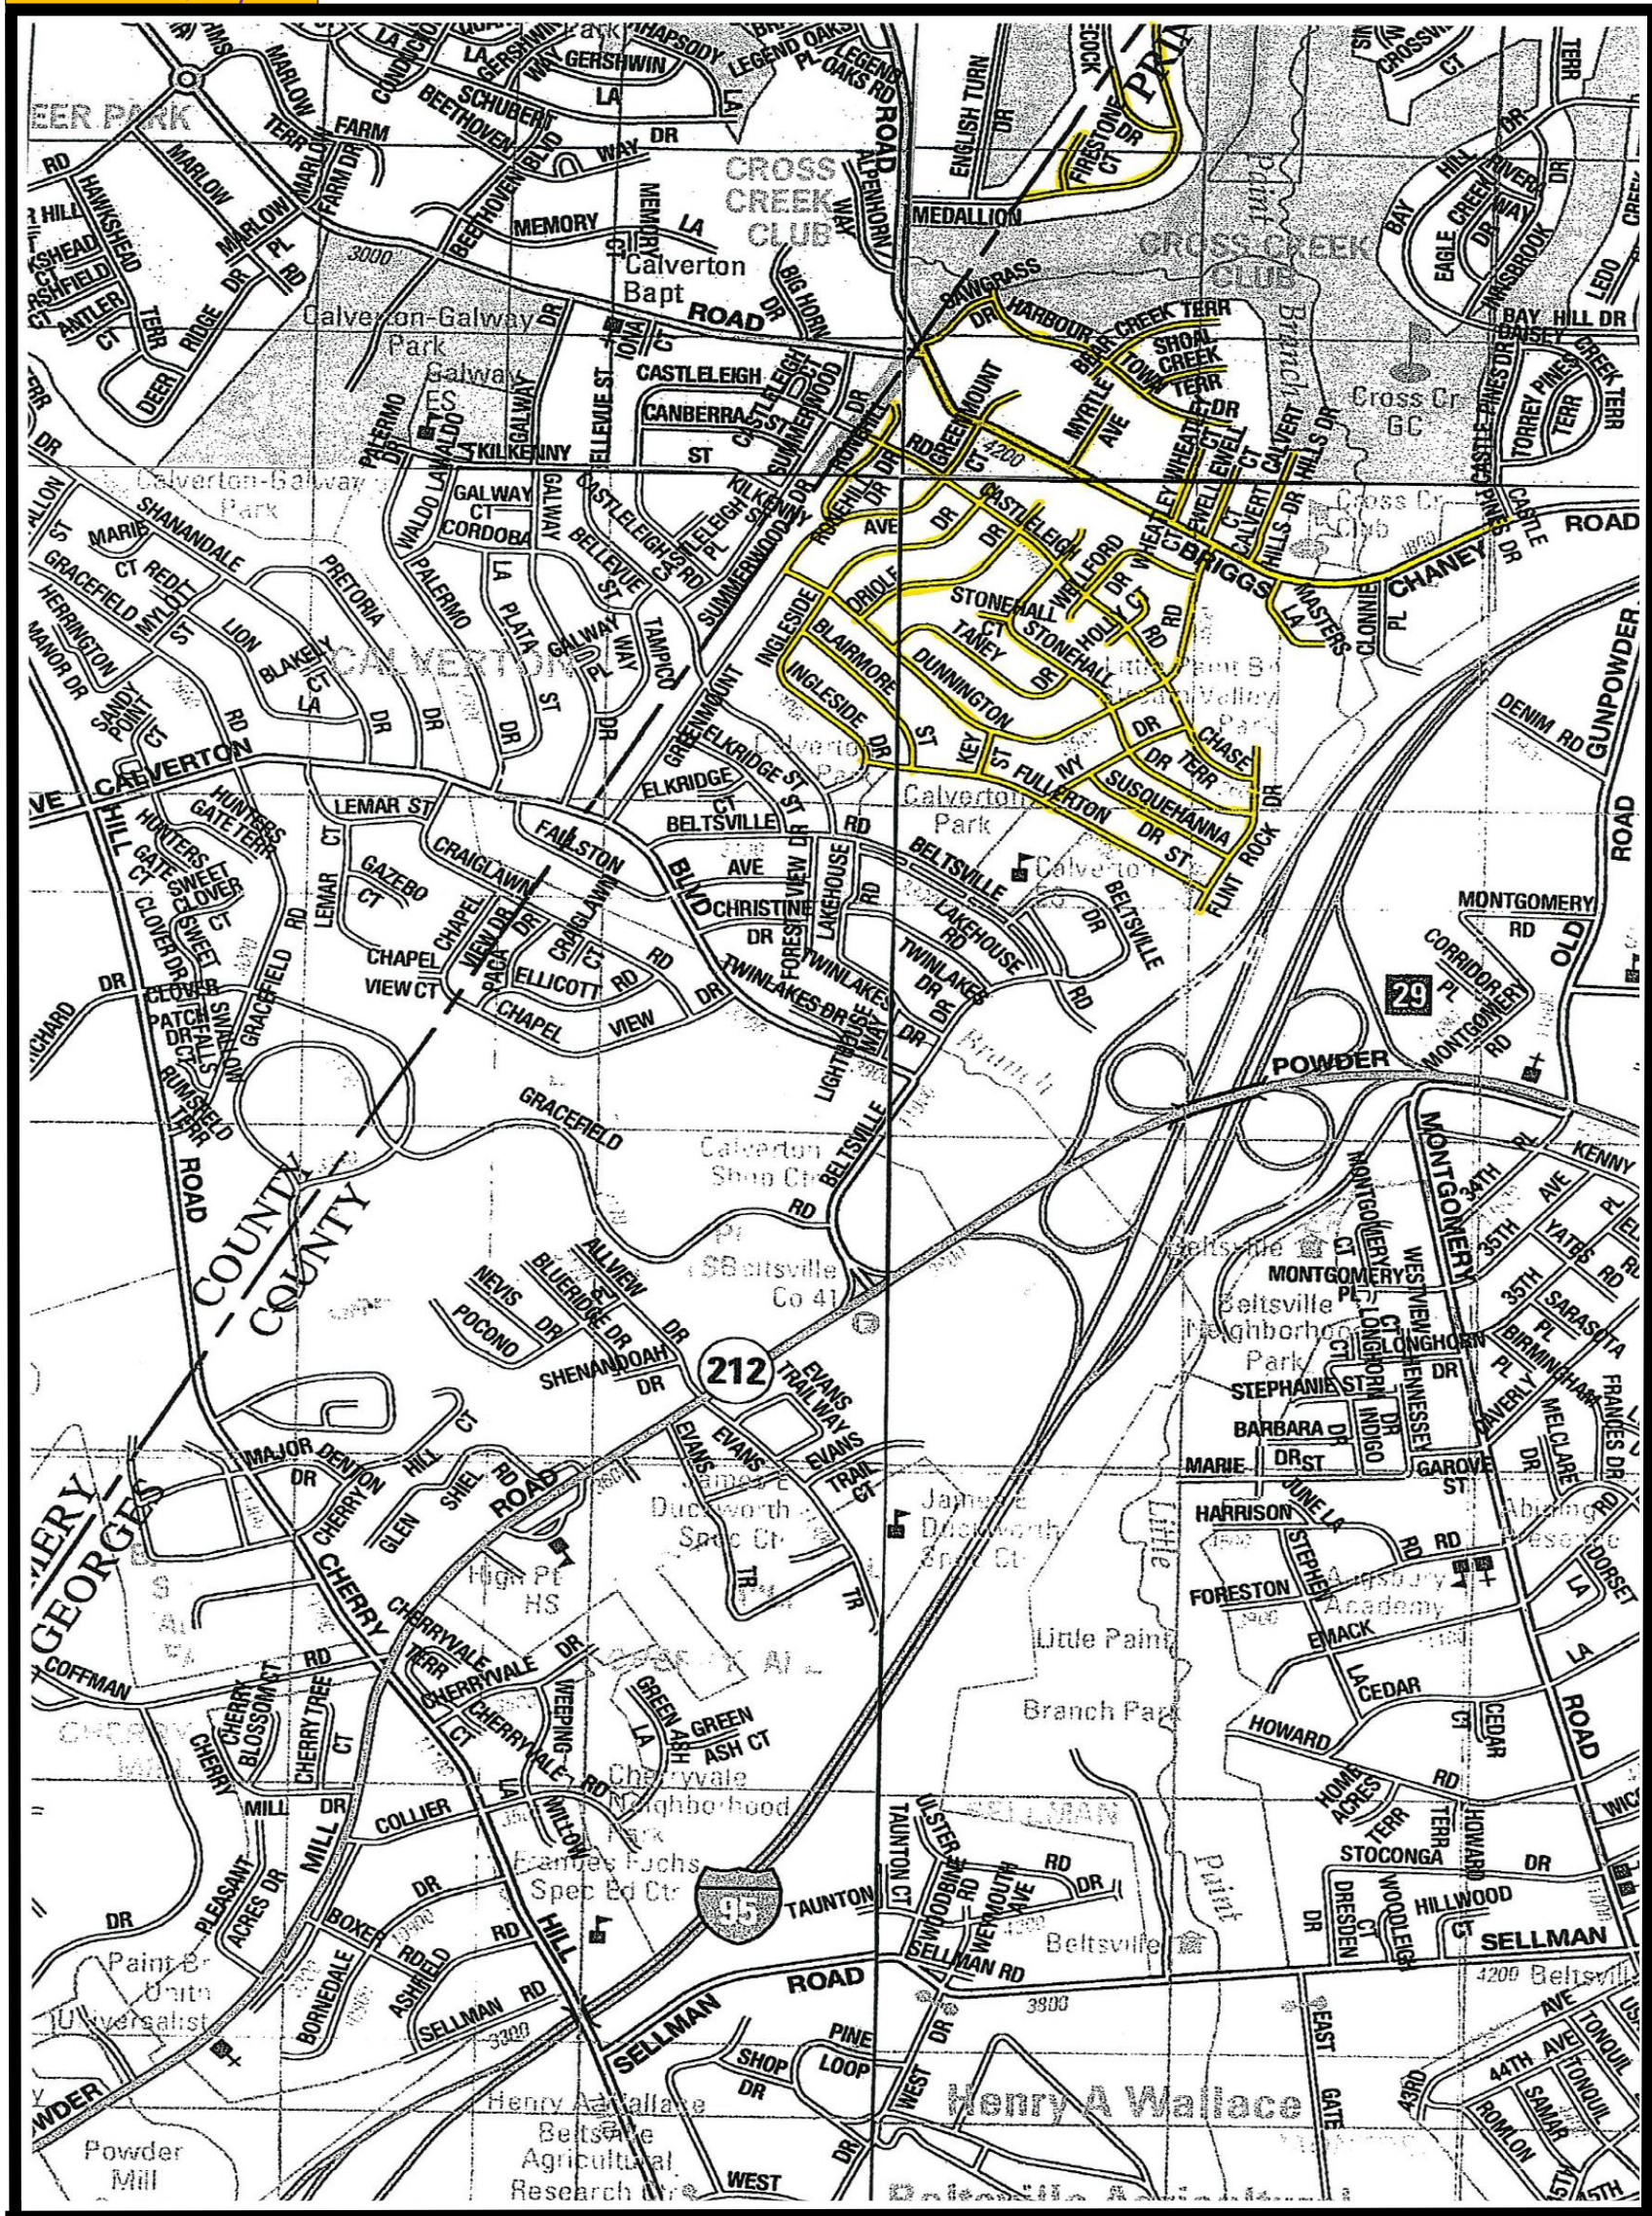

Tuesday

The Can Butler

Trash Route
Prince George County
Tuesdayday T&G 518
Housecount = 753
Calverton, MD
Beltsville, MD