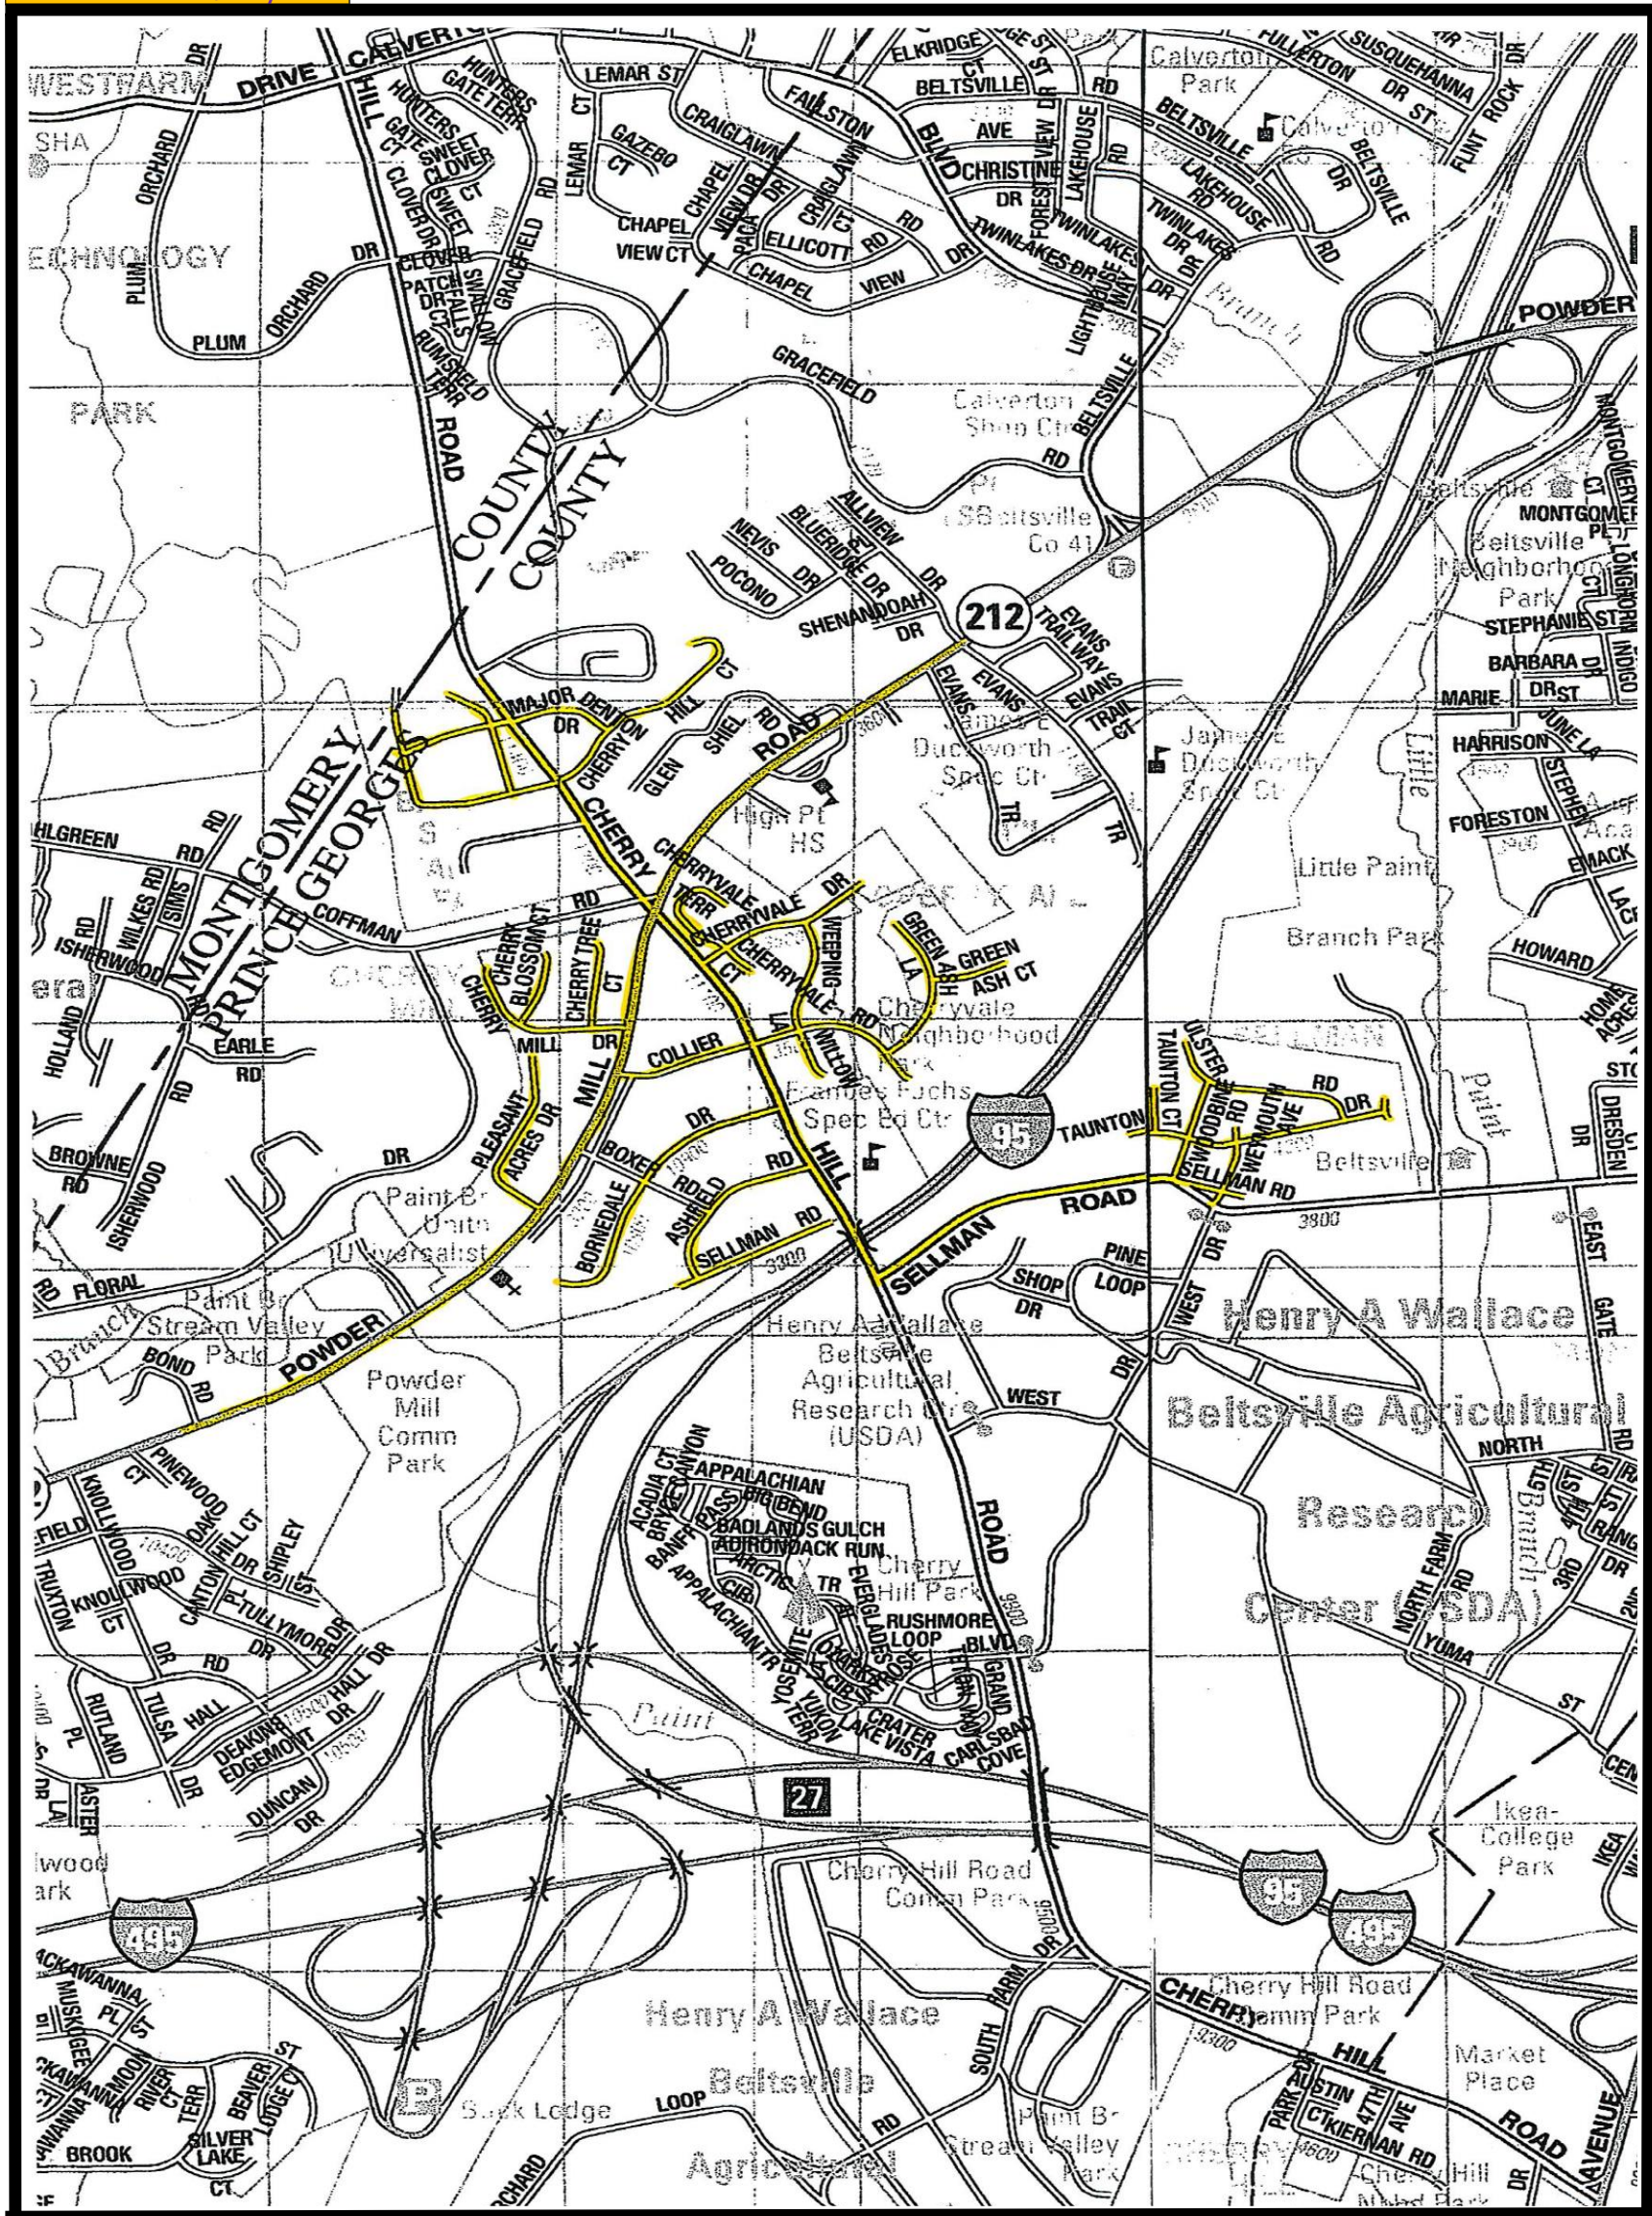

Thursday

The Can Butler

Recycle Route

Prince George County
Thursday T&G 518
Housecount = 602
Calverton, MD
Beltsville, MD