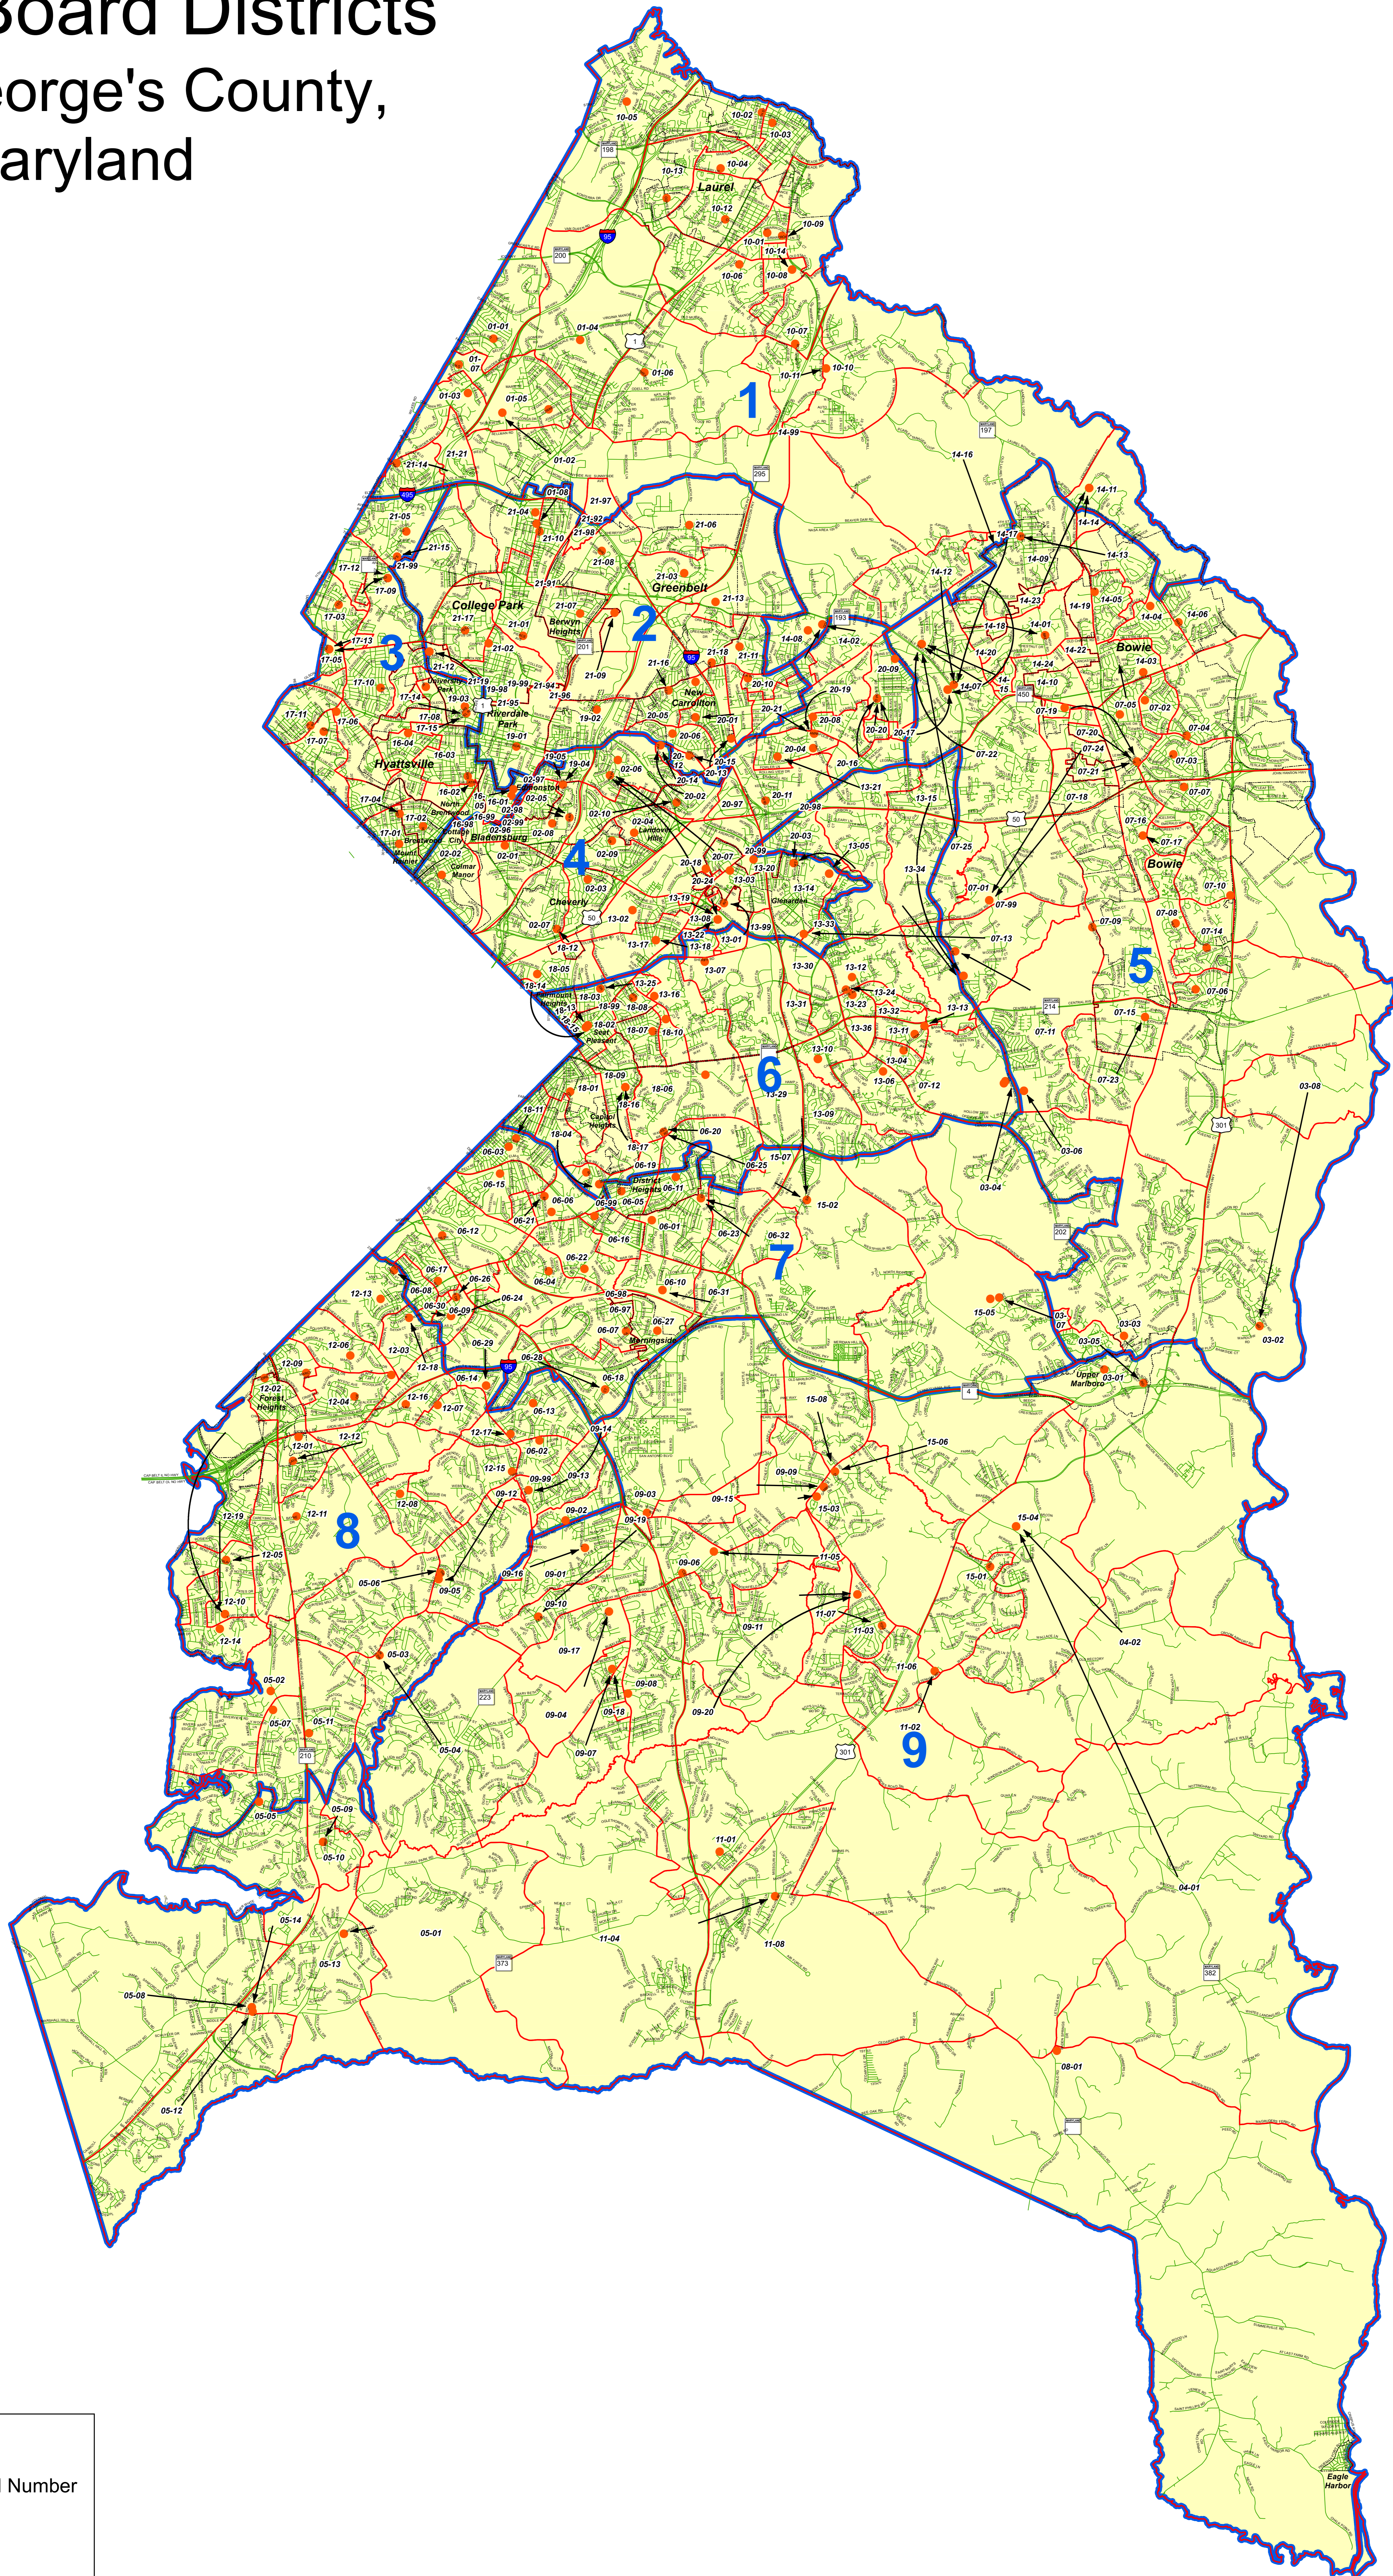

School Board Districts

Prince George's County, Maryland

Legend	
	School Board District and Number
	Election Precincts
	Municipalities
	Roads
	Polling Place and Precinct Number

DATA SOURCE	MNCPPC, OIT - GIS
DATE CREATED	May 2022
SERIAL NO	Countywide School Board Districts

Prince George's County Board of Elections
This map may not be reproduced, stored in a retrieval system, or transmitted in any form including electronic or by photo reproduction, without the express written permission of the Prince George's County Board of Elections. Polling places are subject to change. Please visit elections.mypgc.us regularly for updates.

	0 0.5 1 2 3 4 Miles
The base map was compiled from aerial photography data acquired 2000. All mapping is referenced to the Maryland State Plane Coordinate System 1983 North American horizontal datum and 1988 vertical datum in meters.