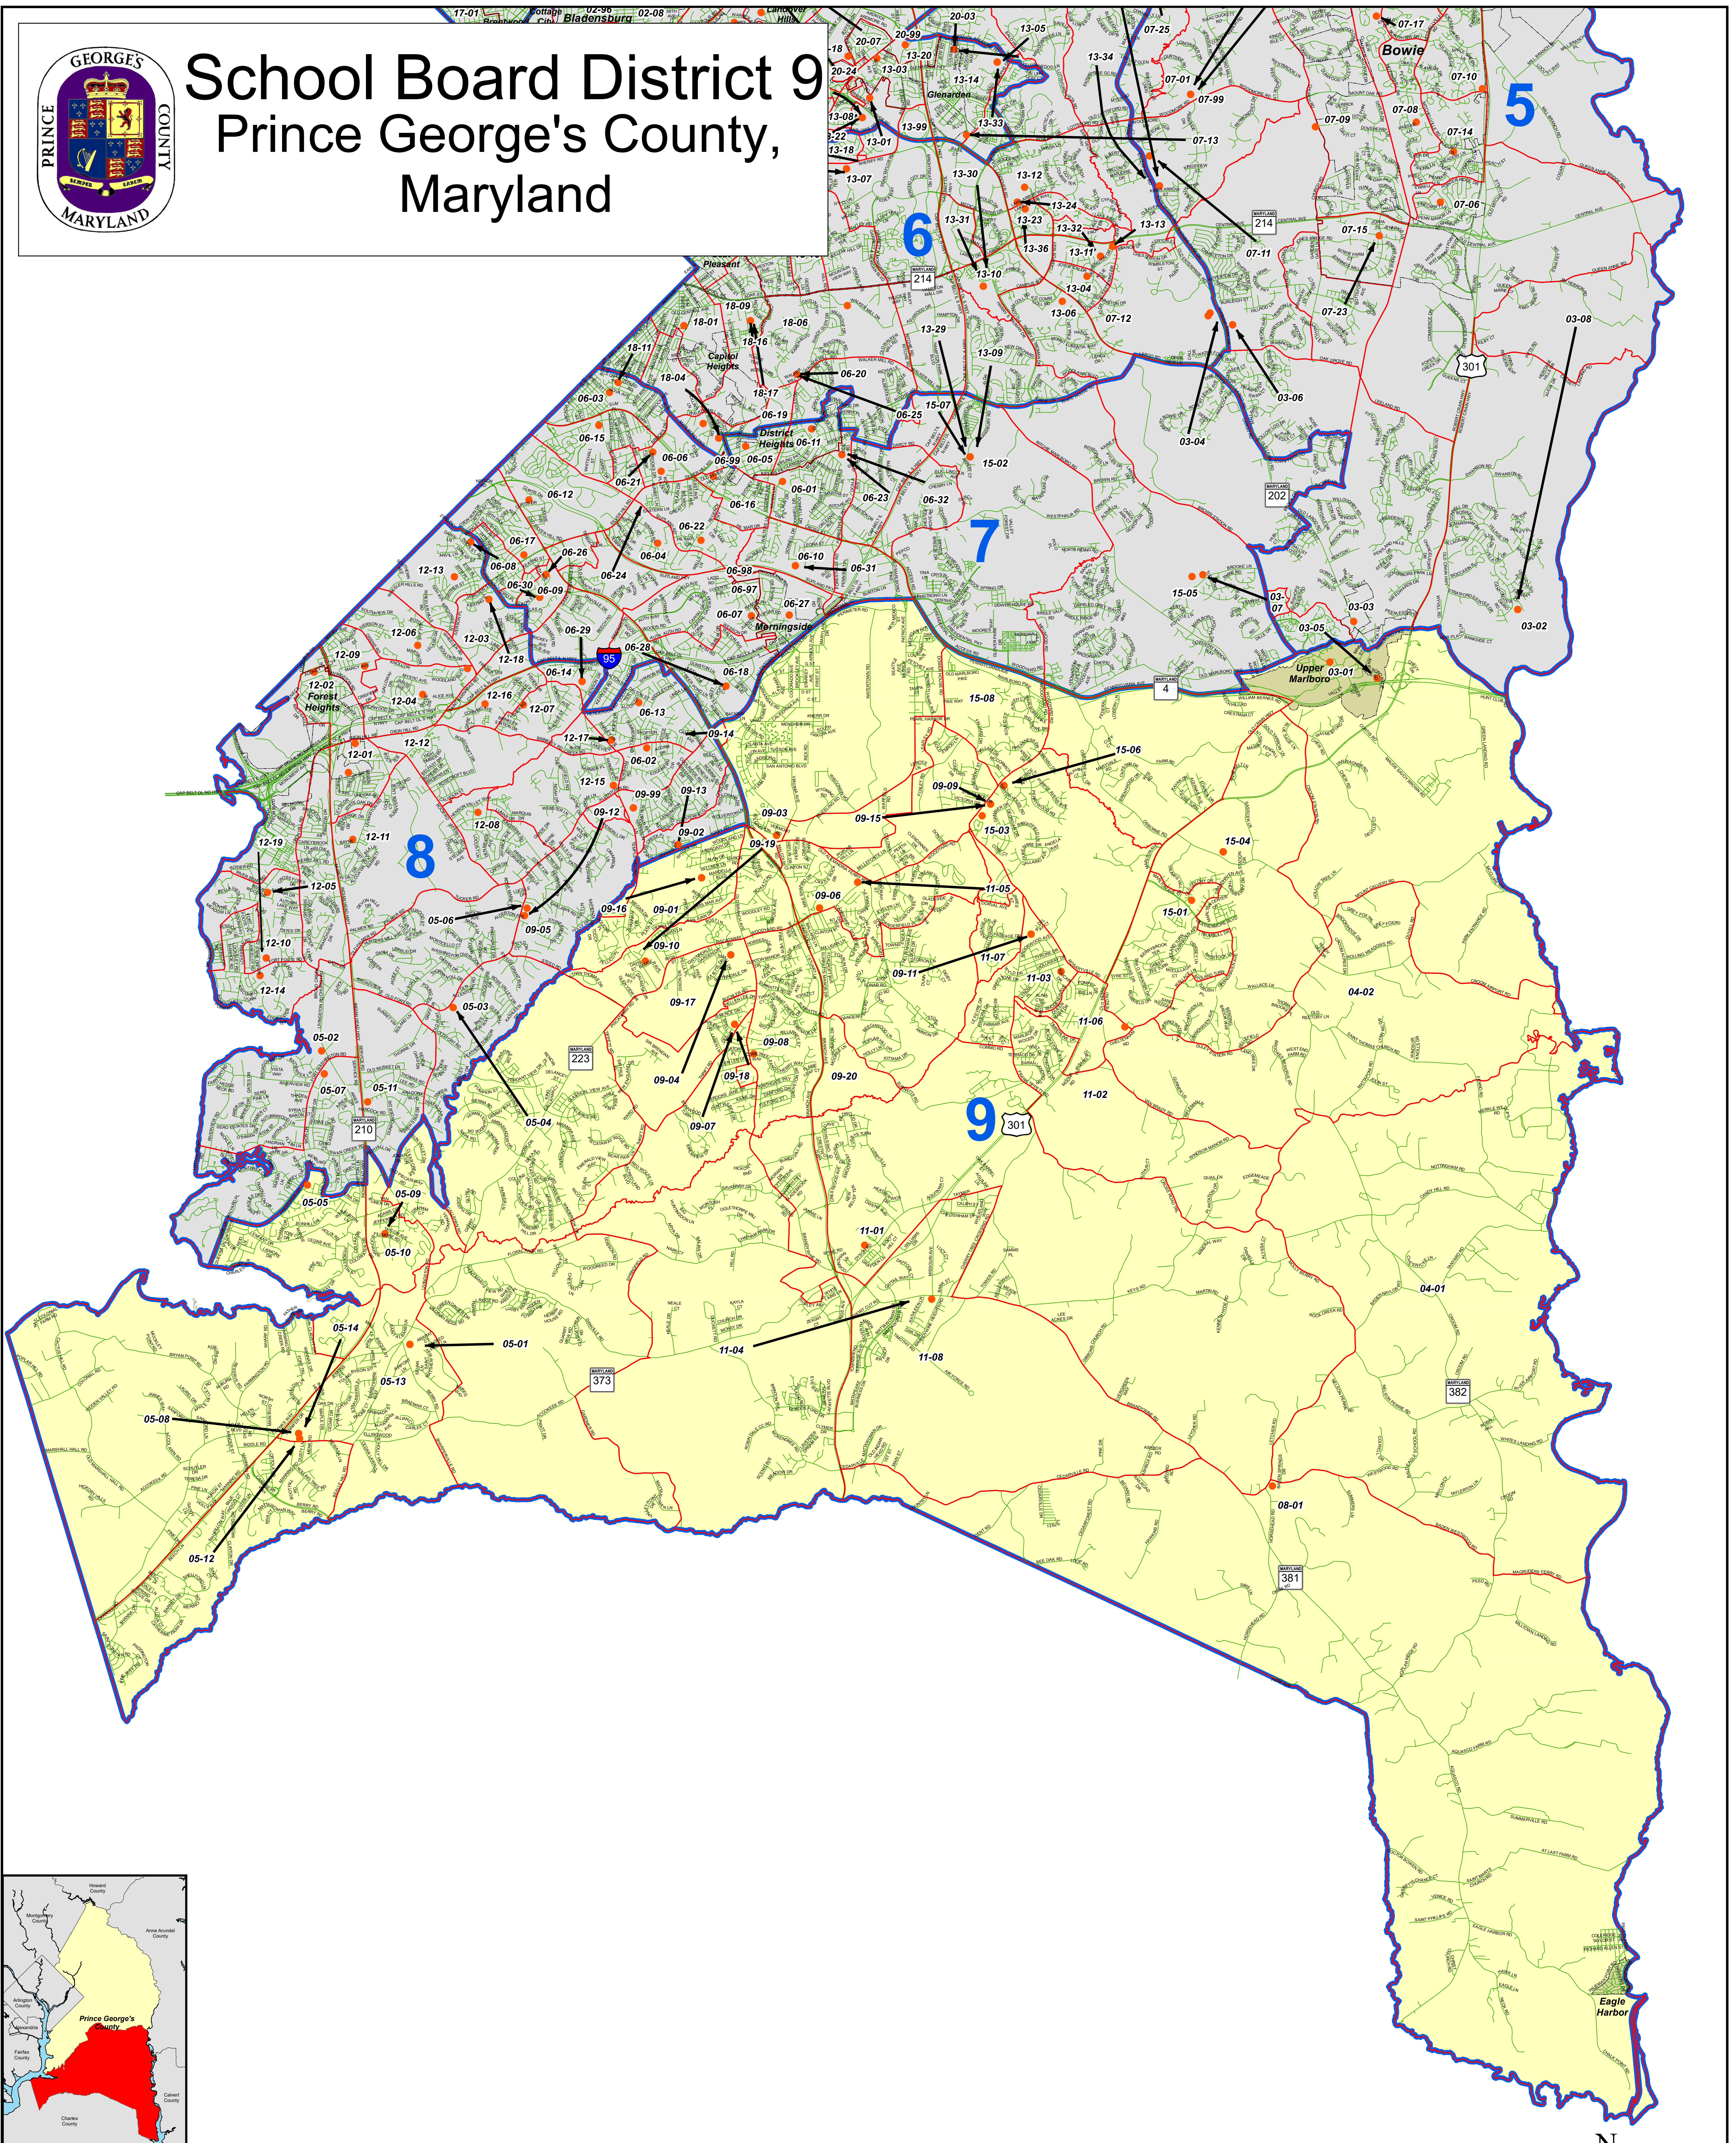

School Board District 9

Prince George's County, Maryland

Legend	
	School Board District and Number
	Election Precincts
	Municipalities
	Roads
	Polling Place and Precinct Number

DATA SOURCE	MNCPPC, OIT - GIS
DATE CREATED	May 2022
SERIAL NO	School Board District 9

Prince George's County Board of Elections
This map may not be reproduced, stored in a retrieval system, or transmitted in any form including electronic or by photo reproduction, without the express written permission of the Prince George's County Board of Elections. Polling places are subject to change. Please visit elections.mypgc.us regularly for updates.