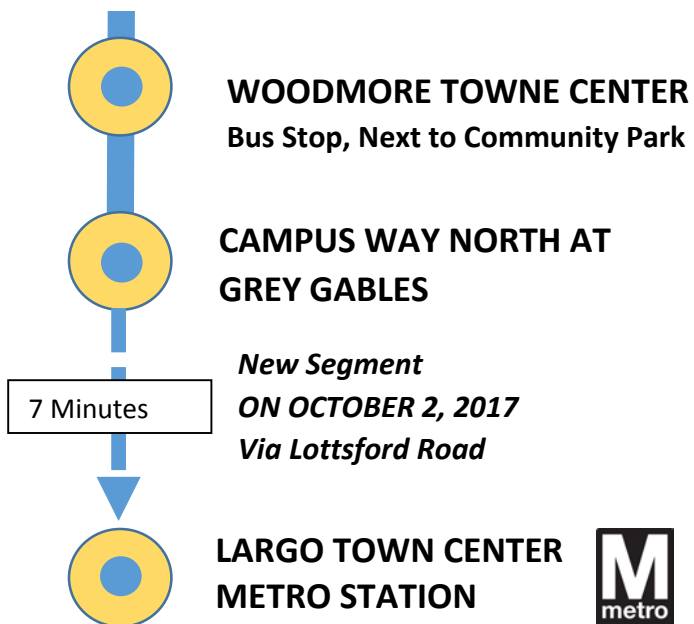

# TheBus ROUTE 28: Largo Station-Woodmore

### Direct Local Bus Service to/from Largo Metro Station

**LOOP A** from Largo Metrorail Station  
to Jericho Residences, Kaiser  
Permanente, McCormick Drive...before  
returning to Largo Station

**LOOP B** to Campus Way North,  
Woodmore Towne Center, McCormick  
Drive, Kaiser Permanente, Jericho  
Residences