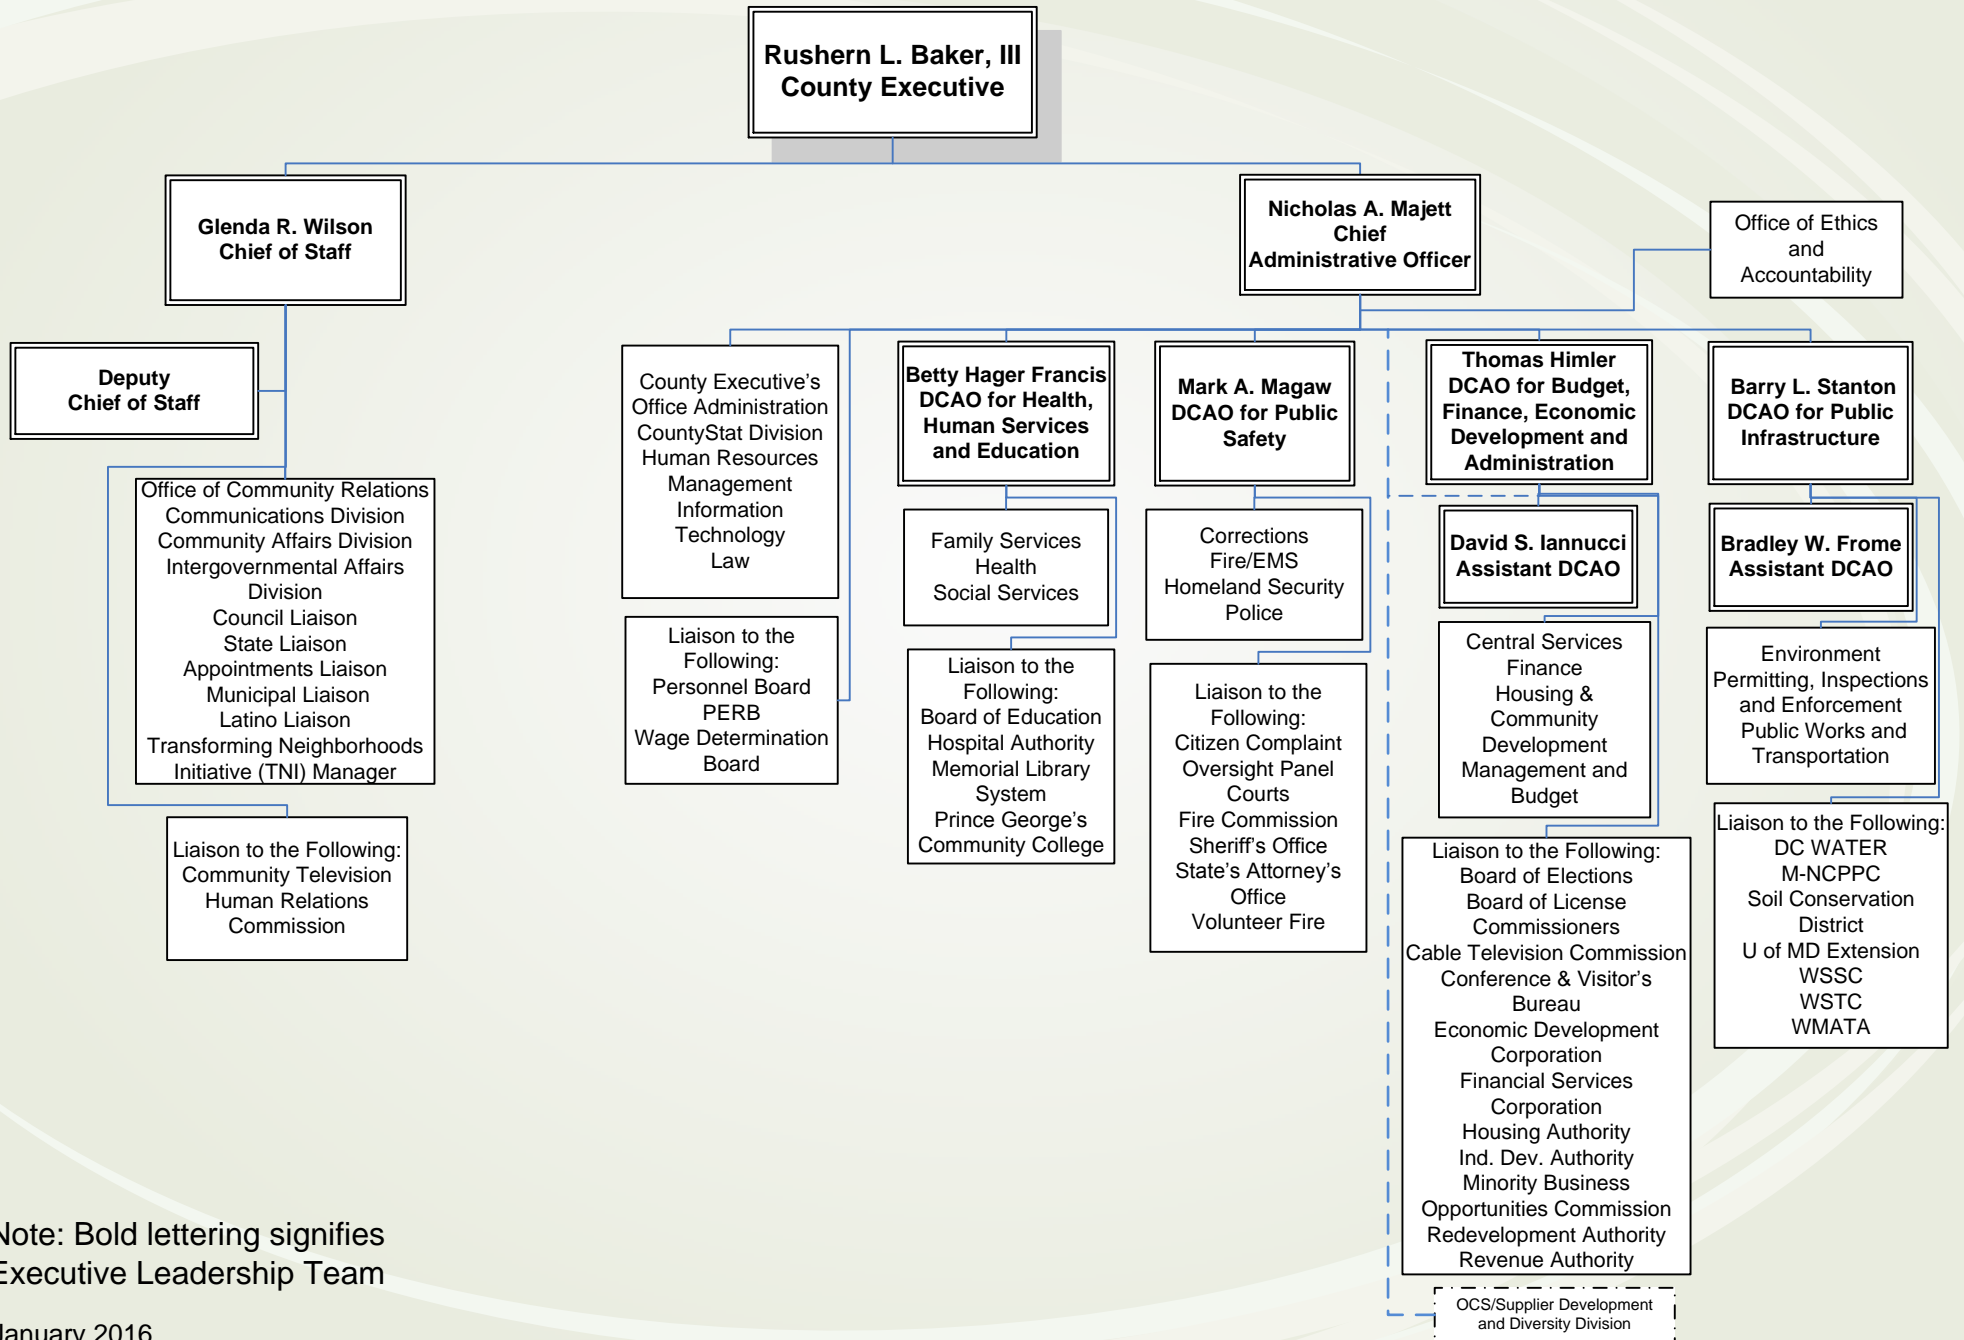

PRINCE GEORGE'S COUNTY GOVERNMENT

ORGANIZATION CHART

Note: Bold lettering signifies Executive Leadership Team