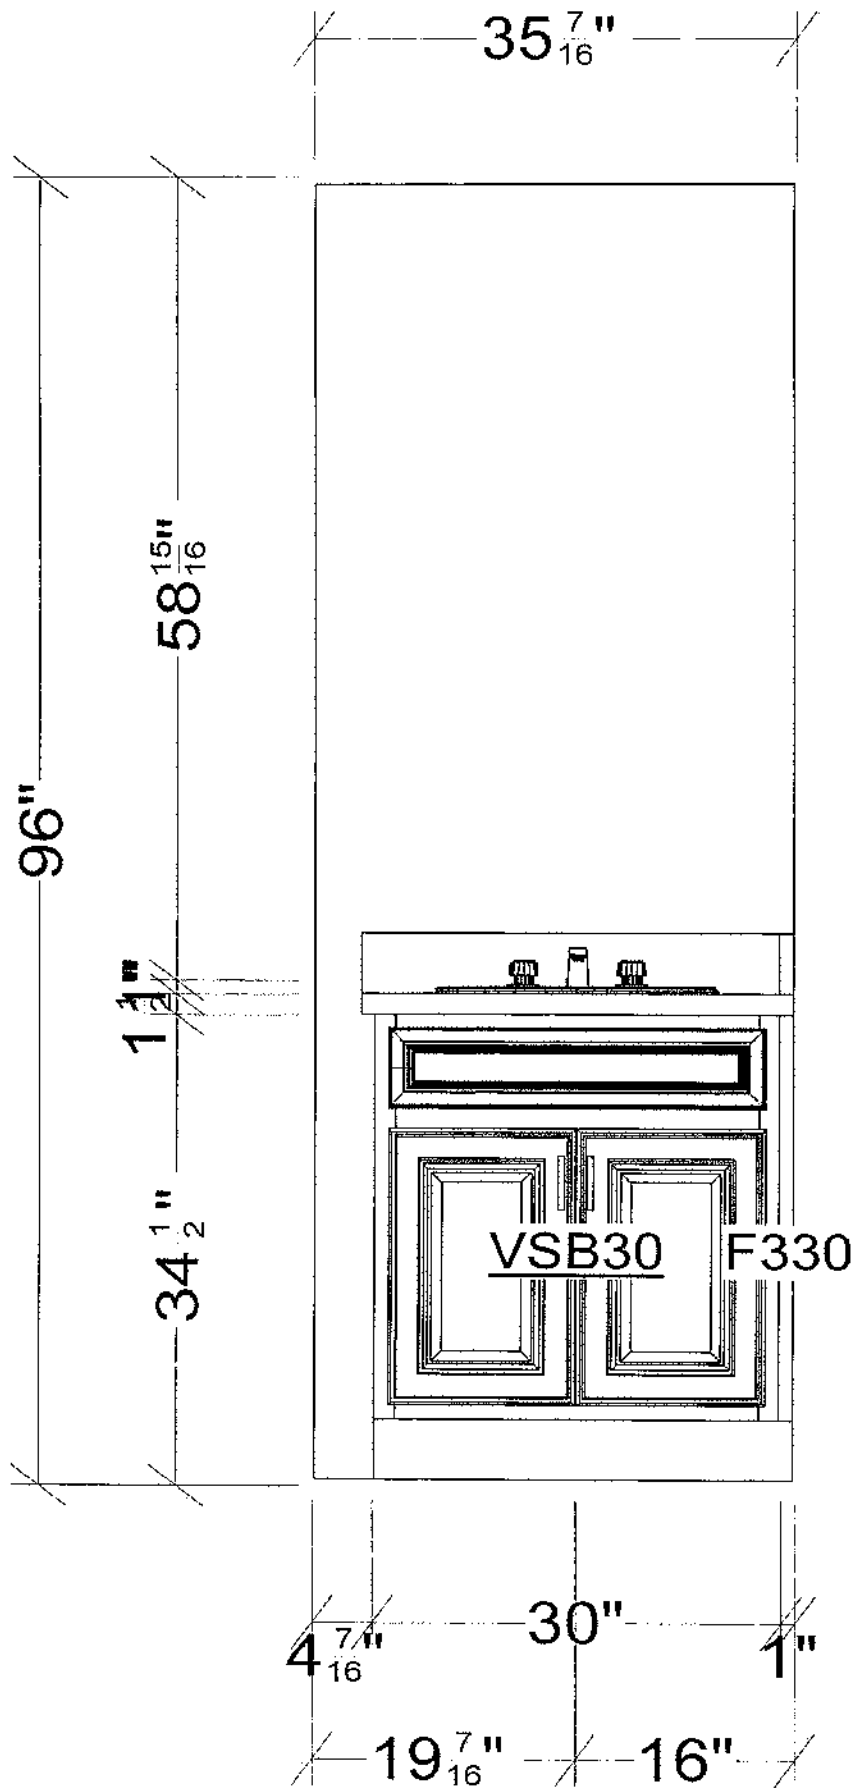

35 ⁷/₁₆''

30''

VSB30

F3

FIRST FLOOR BATH

All dimensions size designations given are subject to verification on job site and adjustment to fit job conditions.

2020
TECHNOLOGIES

This is an original design and must not be released or copied unless applicable fee has been paid or job order placed.

Designed: 7/11/2013
Printed: 7/11/2013

All dimensions size designations given are subject to verification on job site and adjustment to fit job conditions.

This is an original design and must not be released or copied unless applicable fee has been paid or job order placed.