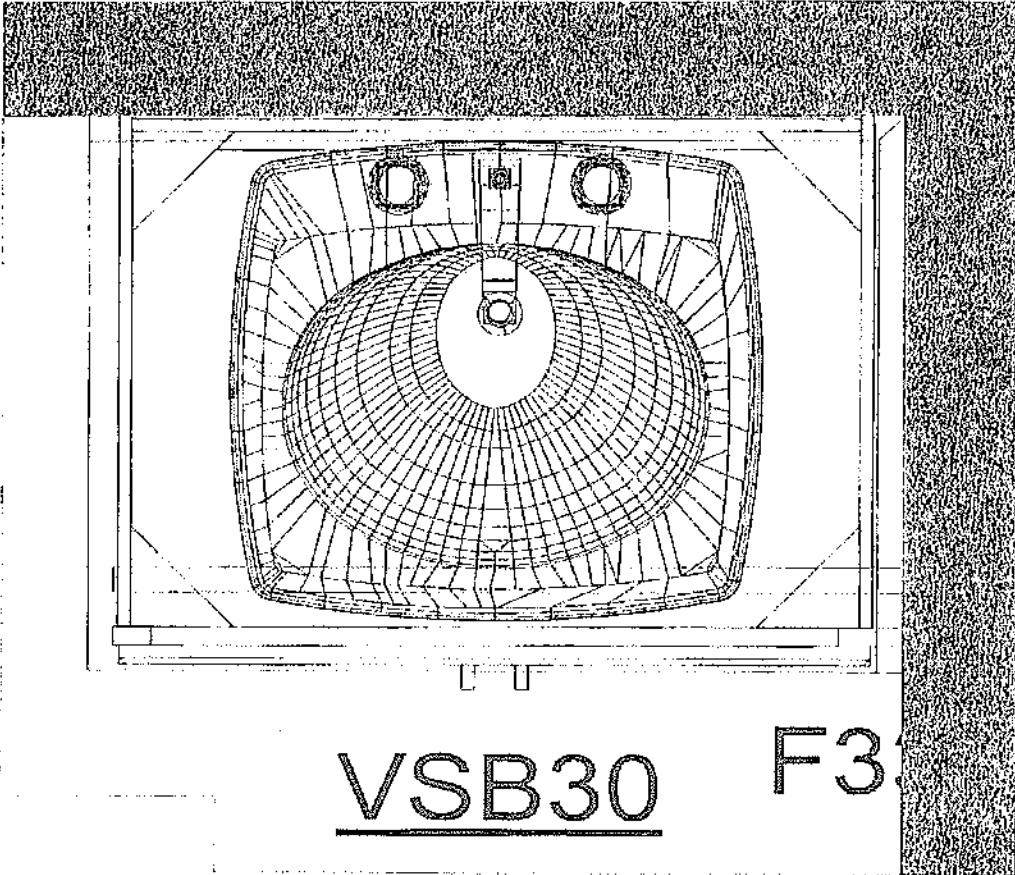

35 ⁷/₁₆''

30''

VSB30

F3

FIRST FLOOR BATH

All dimensions size designations given are subject to verification on job site and adjustment to fit job conditions.

2020
TECHNOLOGIES

This is an original design and must not be released or copied unless applicable fee has been paid or job order placed.