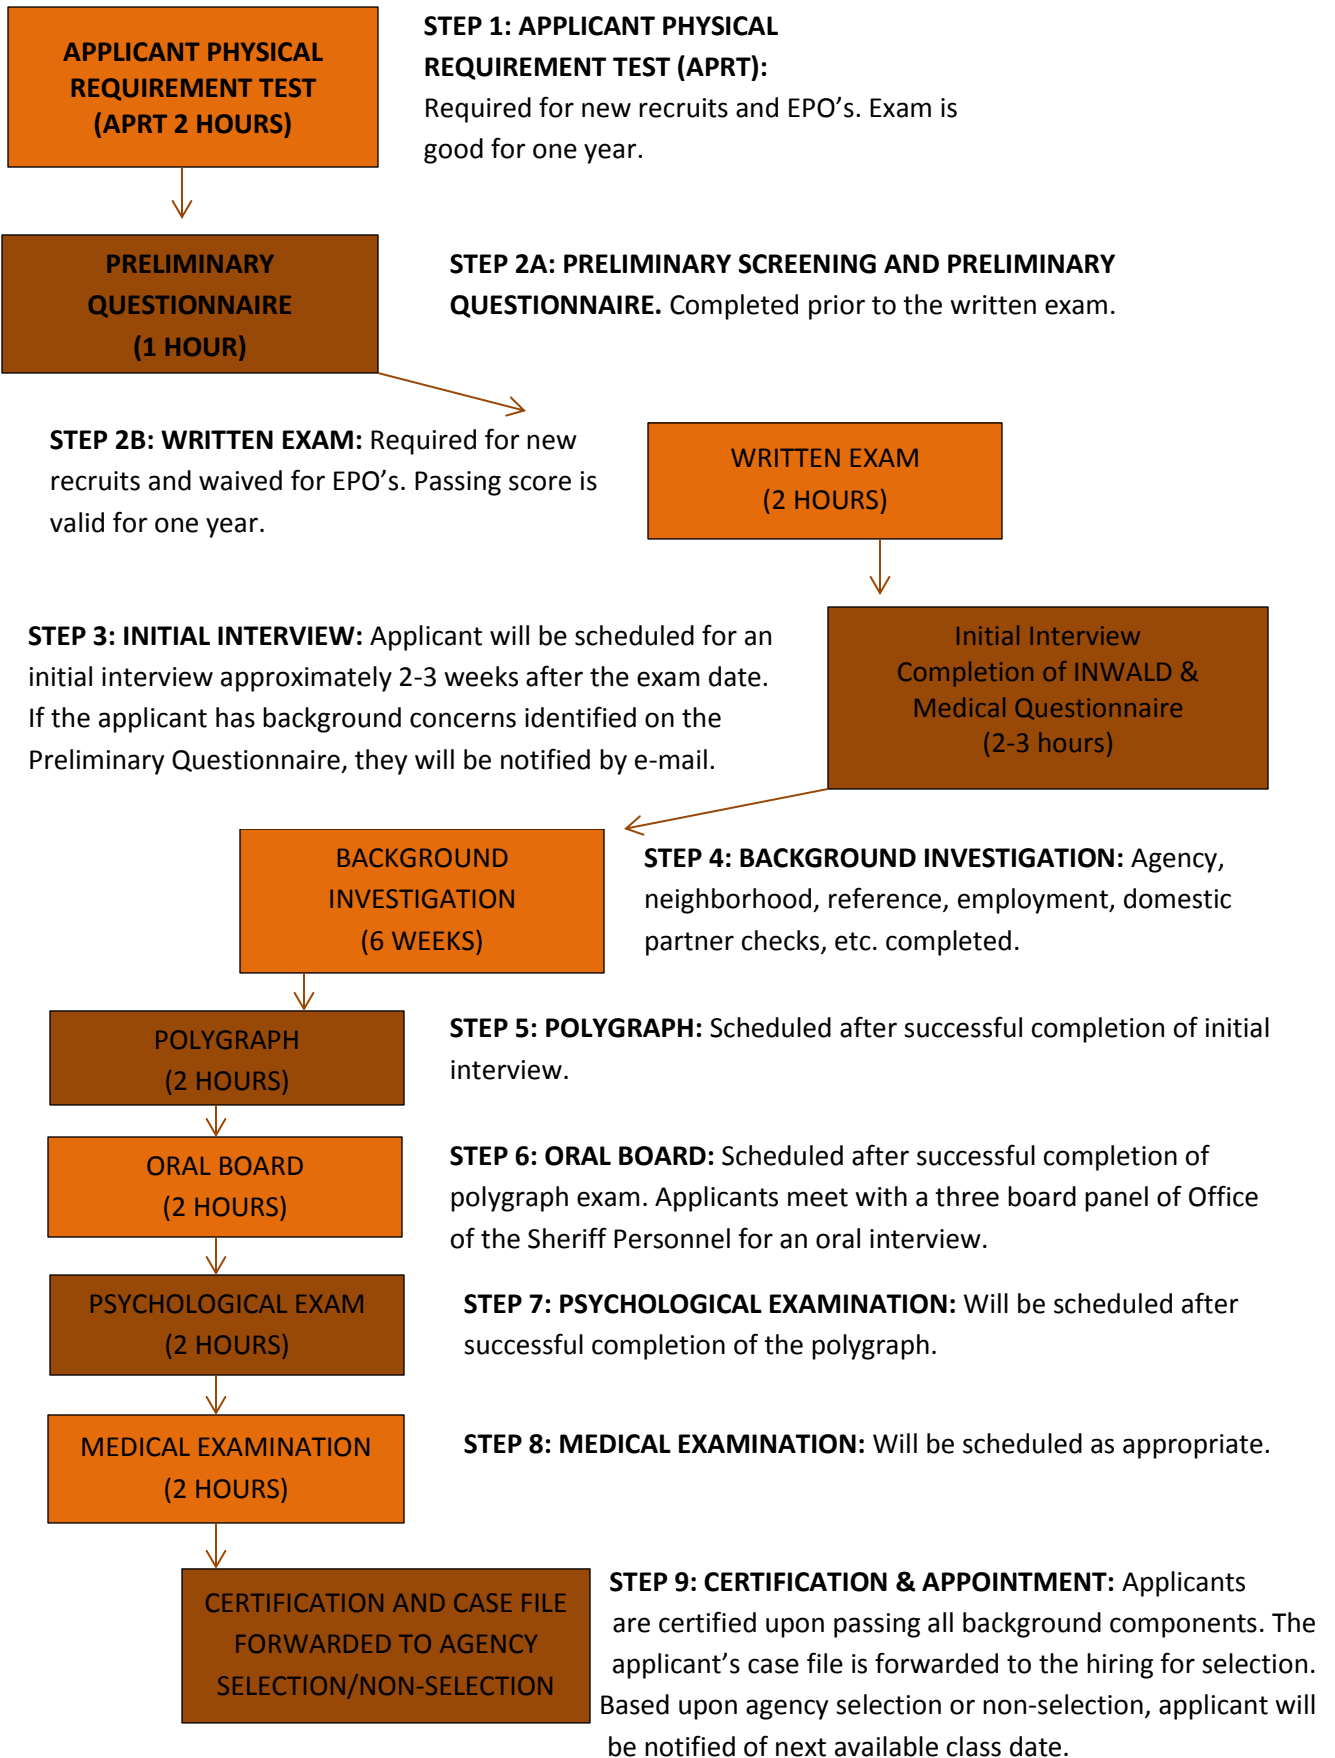

# Deputy Sheriff Selection Process

**This process will take approximately 5-7 months**