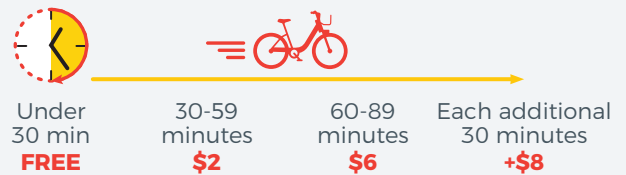

### JOIN AT STATIONS

Single Trip  
**\$2**

24-Hour  
**\$8**

3-Day  
**\$17**

### ANNUAL

Annual  
**\$85**

Annual  
**\$8 per month**

Paid in monthly installments with 12-month commitment

## USAGE FEES

Every trip under 30 minutes is **FREE** throughout your membership period.

Usage fees for Single Trip, 24-Hour, and 3-Day memberships:

Annual Members save 25% on the above usage fees.