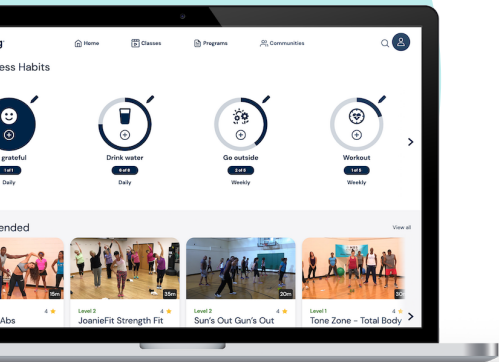

# Level Up

Elevate your total well-being.

- 1 Create your account by scanning the QR code, and get started!
- 2 Choose from 1,000s of live and on-demand classes taught by 1,000+ instructors across 45+ categories.