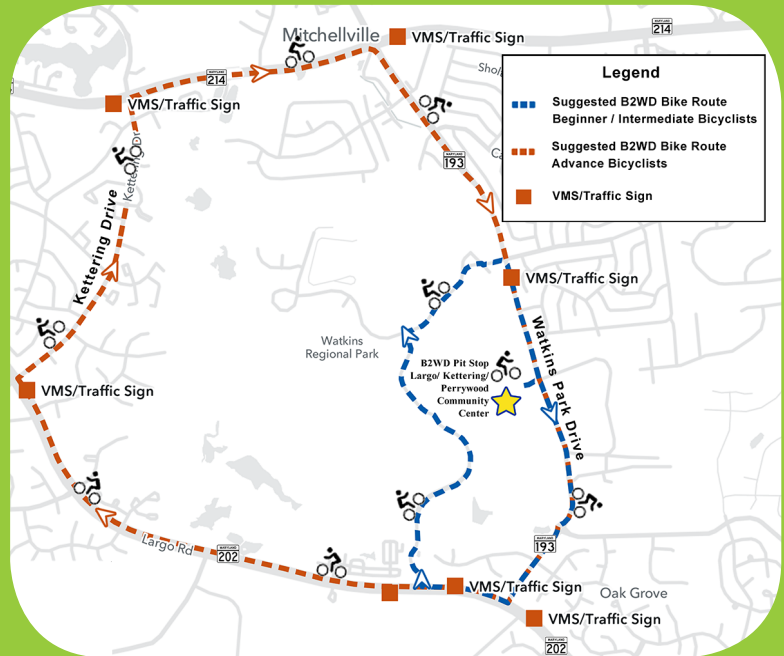

BIKE TO WORK DAY

2021

20th Anniversary

Bike Before Work
on Bike to Work Day
Friday, May 21st
6:30 AM - 9:30 AM

B2WD Pit Stop:
Largo/Kettering/Perrywood
Community Center (parking lot)
431 Watkins Park Drive,
Upper Marlboro, MD

Co-Hosts

Prince George's County Department of Public Works and Transportation

M-NCPPC Department of Parks and Recreation, Prince George's County

Prince George's Countywide Bicycle and Pedestrian Community Advisory Group

Social Distancing and Masks Required

Register in advance for Bike to Work Day at www.biketoworkmetrodc.org

Angela D. Alsobrooks
 County Executive