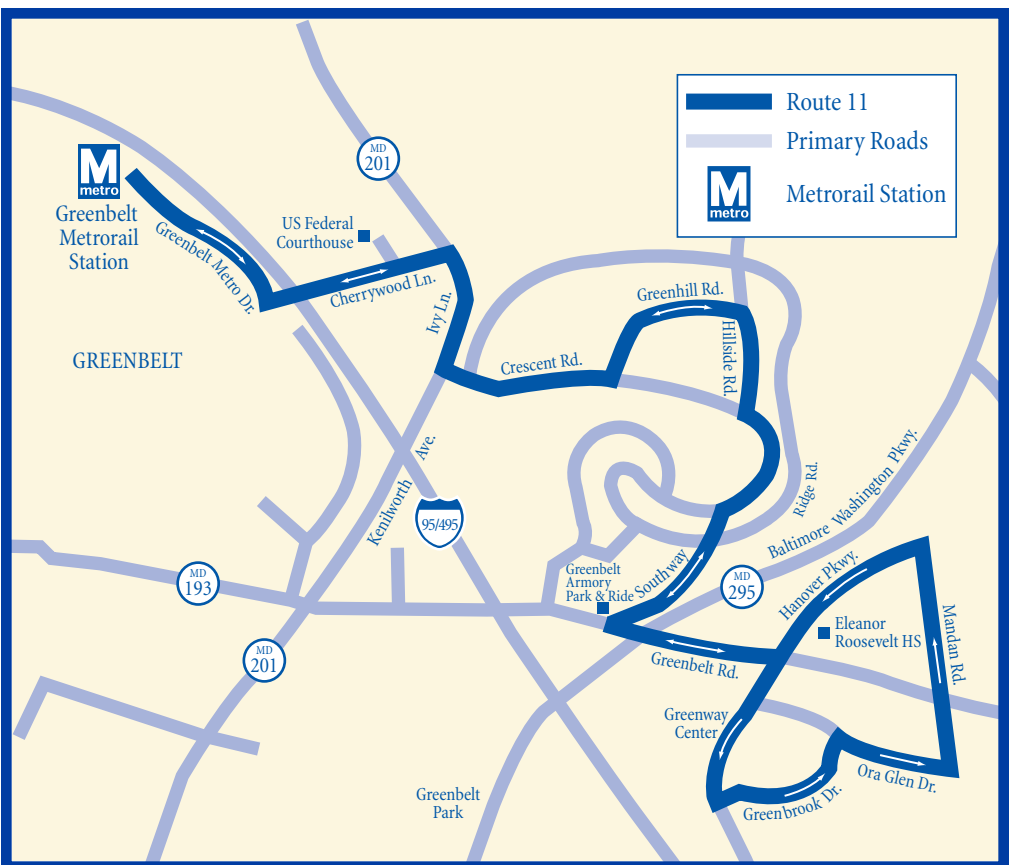

ROUTE 11

THE BUS

Greenbelt

Greenbelt Metrorail Station/Ivy Lane, Federal Courthouse/Greenway Center/Mandan Road

	Greenbelt Metrorail Station	Greenbelt Federal Court House	Crescent Road @Garden Way	Hanover Parkway @Greenway Center	Mandan Road @Hanover Parkway	Crescent Road@ Garden Way	Greenbelt Federal Court House	Greenbelt Metrorail Station
AM	5:18	5:21	5:30	5:35	5:44	5:51	5:57	6:00
	5:48	5:51	6:00	6:05	6:14	6:20	6:26	6:29
	6:18	6:21	6:30	6:35	6:44	6:51	6:57	7:00
	6:48	6:51	7:00	7:05	7:14	7:20	7:26	7:29
	7:18	7:21	7:30	7:35	7:44	7:51	7:57	8:00
	7:48	7:51	8:00	8:05	8:14	8:20	8:26	8:29
	8:18	8:21	8:30	8:35	8:44	8:51	8:57	9:00
	8:48	8:51	9:00	9:05	9:14	9:20	9:26	9:29
	9:18	9:21	9:30	9:35	9:44	9:51	9:57	10:00
	9:48	9:51	10:00	10:05	10:14	10:20	10:26	10:29
	10:18	10:21	10:30	10:35	10:44	10:51	10:57	11:00
	10:48	10:51	11:00	11:05	11:14	11:20	11:26	11:29
	11:18	11:21	11:30	11:35	11:44	11:51	11:57	12:00
	11:48	11:51	12:00	12:05	12:14	12:20	12:26	12:29

	Greenbelt Metrorail Station	Greenbelt Federal Court House	Crescent Road @Garden Way	Hanover Parkway @Greenway Center	Mandan Road @Hanover Parkway	Crescent Road@ Garden Way	Greenbelt Federal Court House	Greenbelt Metrorail Station
PM	12:18	12:21	12:30	12:35	12:44	12:51	12:57	1:00
	12:48	12:51	1:00	1:05	1:14	1:20	1:26	1:29
	1:18	1:21	1:30	1:35	1:44	1:51	1:57	2:00
	1:48	1:51	2:00	2:05	2:14	2:20	2:26	2:29
	2:18	2:21	2:30	2:35	2:44	2:51	2:57	3:00
	2:48	2:51	3:00	3:05	3:14	3:20	3:26	3:29
	3:18	3:21	3:30	3:35	3:44	3:51	3:57	4:00
	3:48	3:51	4:00	4:05	4:14	4:20	4:26	4:29
	4:18	4:21	4:30	4:35	4:44	4:51	4:57	5:00
	4:48	4:51	5:00	5:05	5:14	5:20	5:26	5:29
	5:18	5:21	5:30	5:35	5:44	5:51	5:57	6:00
	5:48	5:51	6:00	6:05	6:14	6:20	6:26	6:29
	6:18	6:21	6:30	6:35	6:44	6:51	6:57	7:00
	6:48	6:51	7:00	7:05	7:14	7:20	7:26	7:29
	7:18	7:21	7:30	7:35	7:44	7:51	7:57	8:00
	7:48	7:51	8:00	8:05	8:14	8:20	8:26	8:29