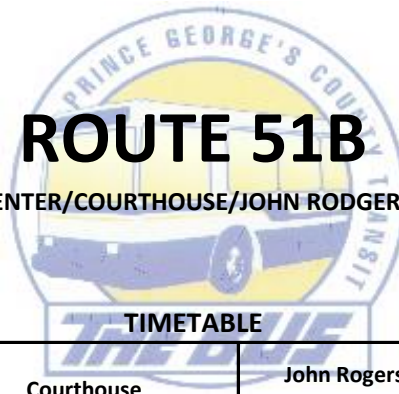

ROUTE 51B

EQUESTRIAN CENTER/COURTHOUSE/JOHN RODGERS/DILLE DRIVE

TIMETABLE

| Equestrian Center Lot 3 | Governor Oden Bowie Dr at Elm St | Courthouse | John Rogers Blvd at Colonel's Choice | Dille Dr at Correctional Center |
|-------------------------|----------------------------------|------------|--------------------------------------|---------------------------------|
| 6:00 AM | 6:03 AM | 6:05 AM | 6:09 AM | 6:13 AM |
| 7:00 AM | 7:03 AM | 7:05 AM | 7:09 AM | 7:13 AM |
| 8:00 AM | 8:03 AM | 8:05 AM | 8:09 AM | 8:13 AM |
| 9:00 AM | 9:03 AM | 9:05 AM | 9:09 AM | 9:13 AM |
| 10:00 AM | 10:03 AM | 10:05 AM | 10:09 AM | 10:13 AM |
| 11:00 AM | 11:03 AM | 11:05 AM | 11:09 AM | 11:13 AM |
| 12:00 PM | 12:03 PM | 12:05 PM | 12:09 PM | 12:13 PM |
| 1:00 PM | 1:03 PM | 1:05 PM | 1:09 PM | 1:13 PM |
| 2:00 PM | 2:03 PM | 2:05 PM | 2:09 PM | 2:13 PM |
| 3:00 PM | 3:03 PM | 3:05 PM | 3:09 PM | 3:13 PM |
| 4:00 PM | 4:03 PM | 4:05 PM | 4:09 PM | 4:13 PM |
| 5:00 PM | 5:03 PM | 5:05 PM | 5:09 PM | 5:13 PM |