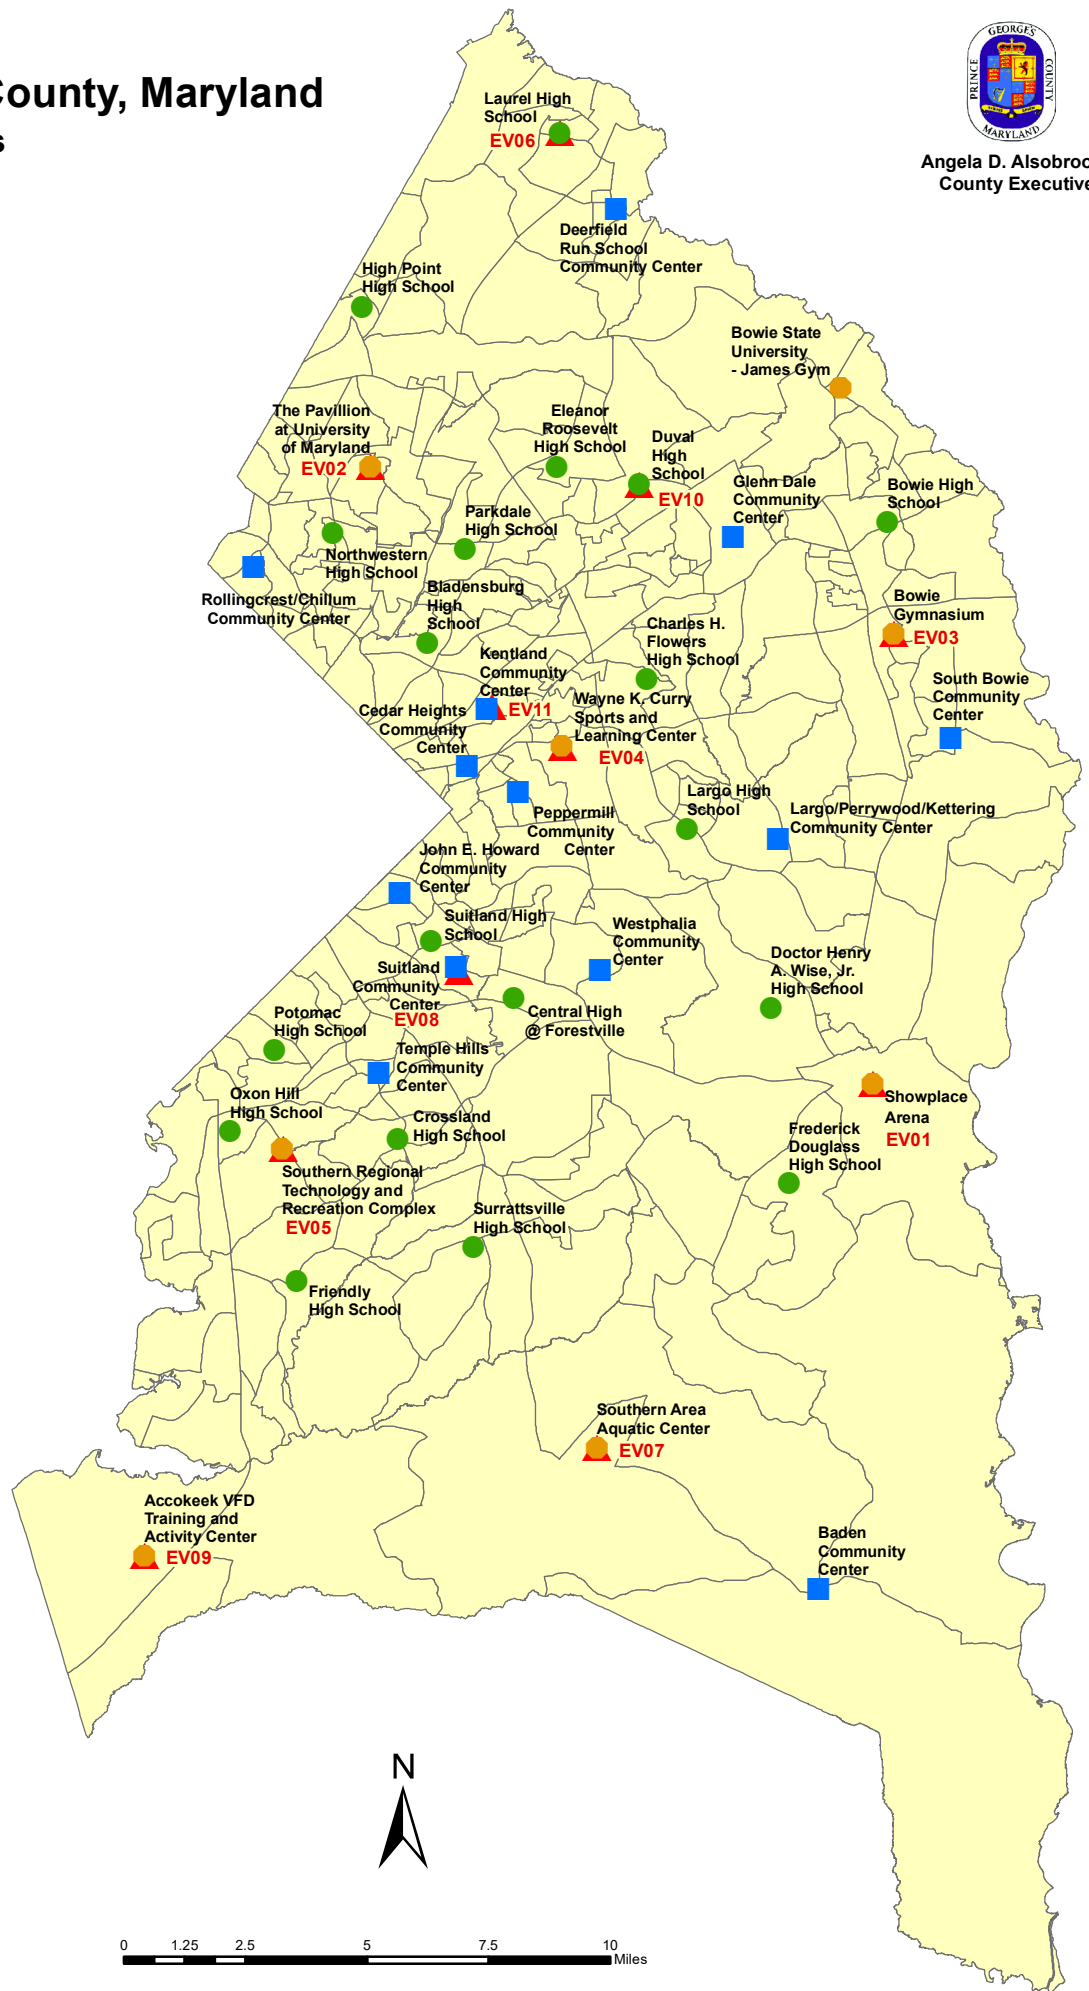

Prince George's County, Maryland

Voting Locations

Angela D. Alsobrooks
County Executive

Legend

Election Precincts

Voting Locations

- Community Centers
- High Schools
- Other
- Early Voting Sites