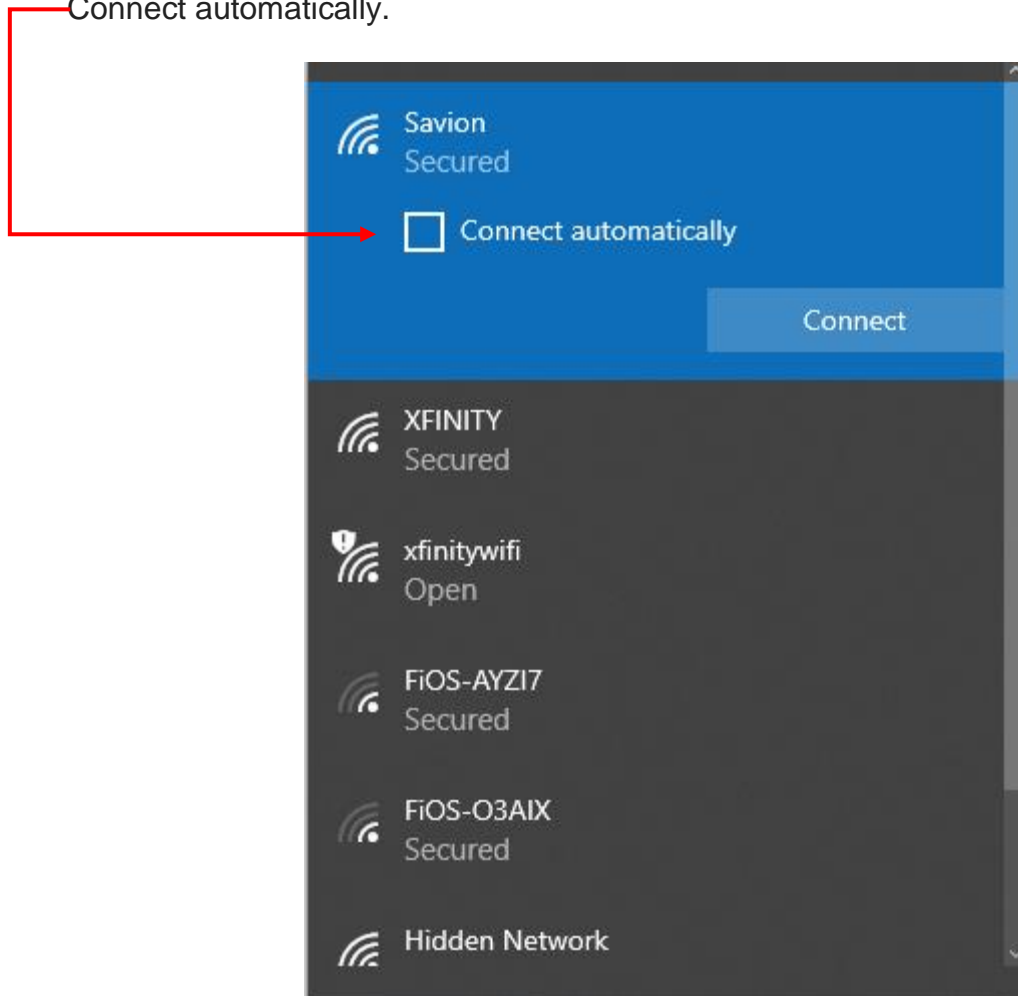

## Connect to Wi-Fi

## Connect to Wi-Fi

1. From the desktop, Click on Show hidden icons on the taskbar.

2. Click on the Wi-Fi icon.

- This will open a window listing of Wi-Fi networks. Click on your Wi-Fi from the list of available networks.

- Enter your Wi-Fi password or Security Key and Click Next to connect.

Note: If you want to automatically connect to your Wi-Fi on the device, Select Connect automatically.

5. Verify you are connected by Clicking on Show hidden icons, hover over the Wi-Fi icon and your tool tip should display with your Wi-Fi name.