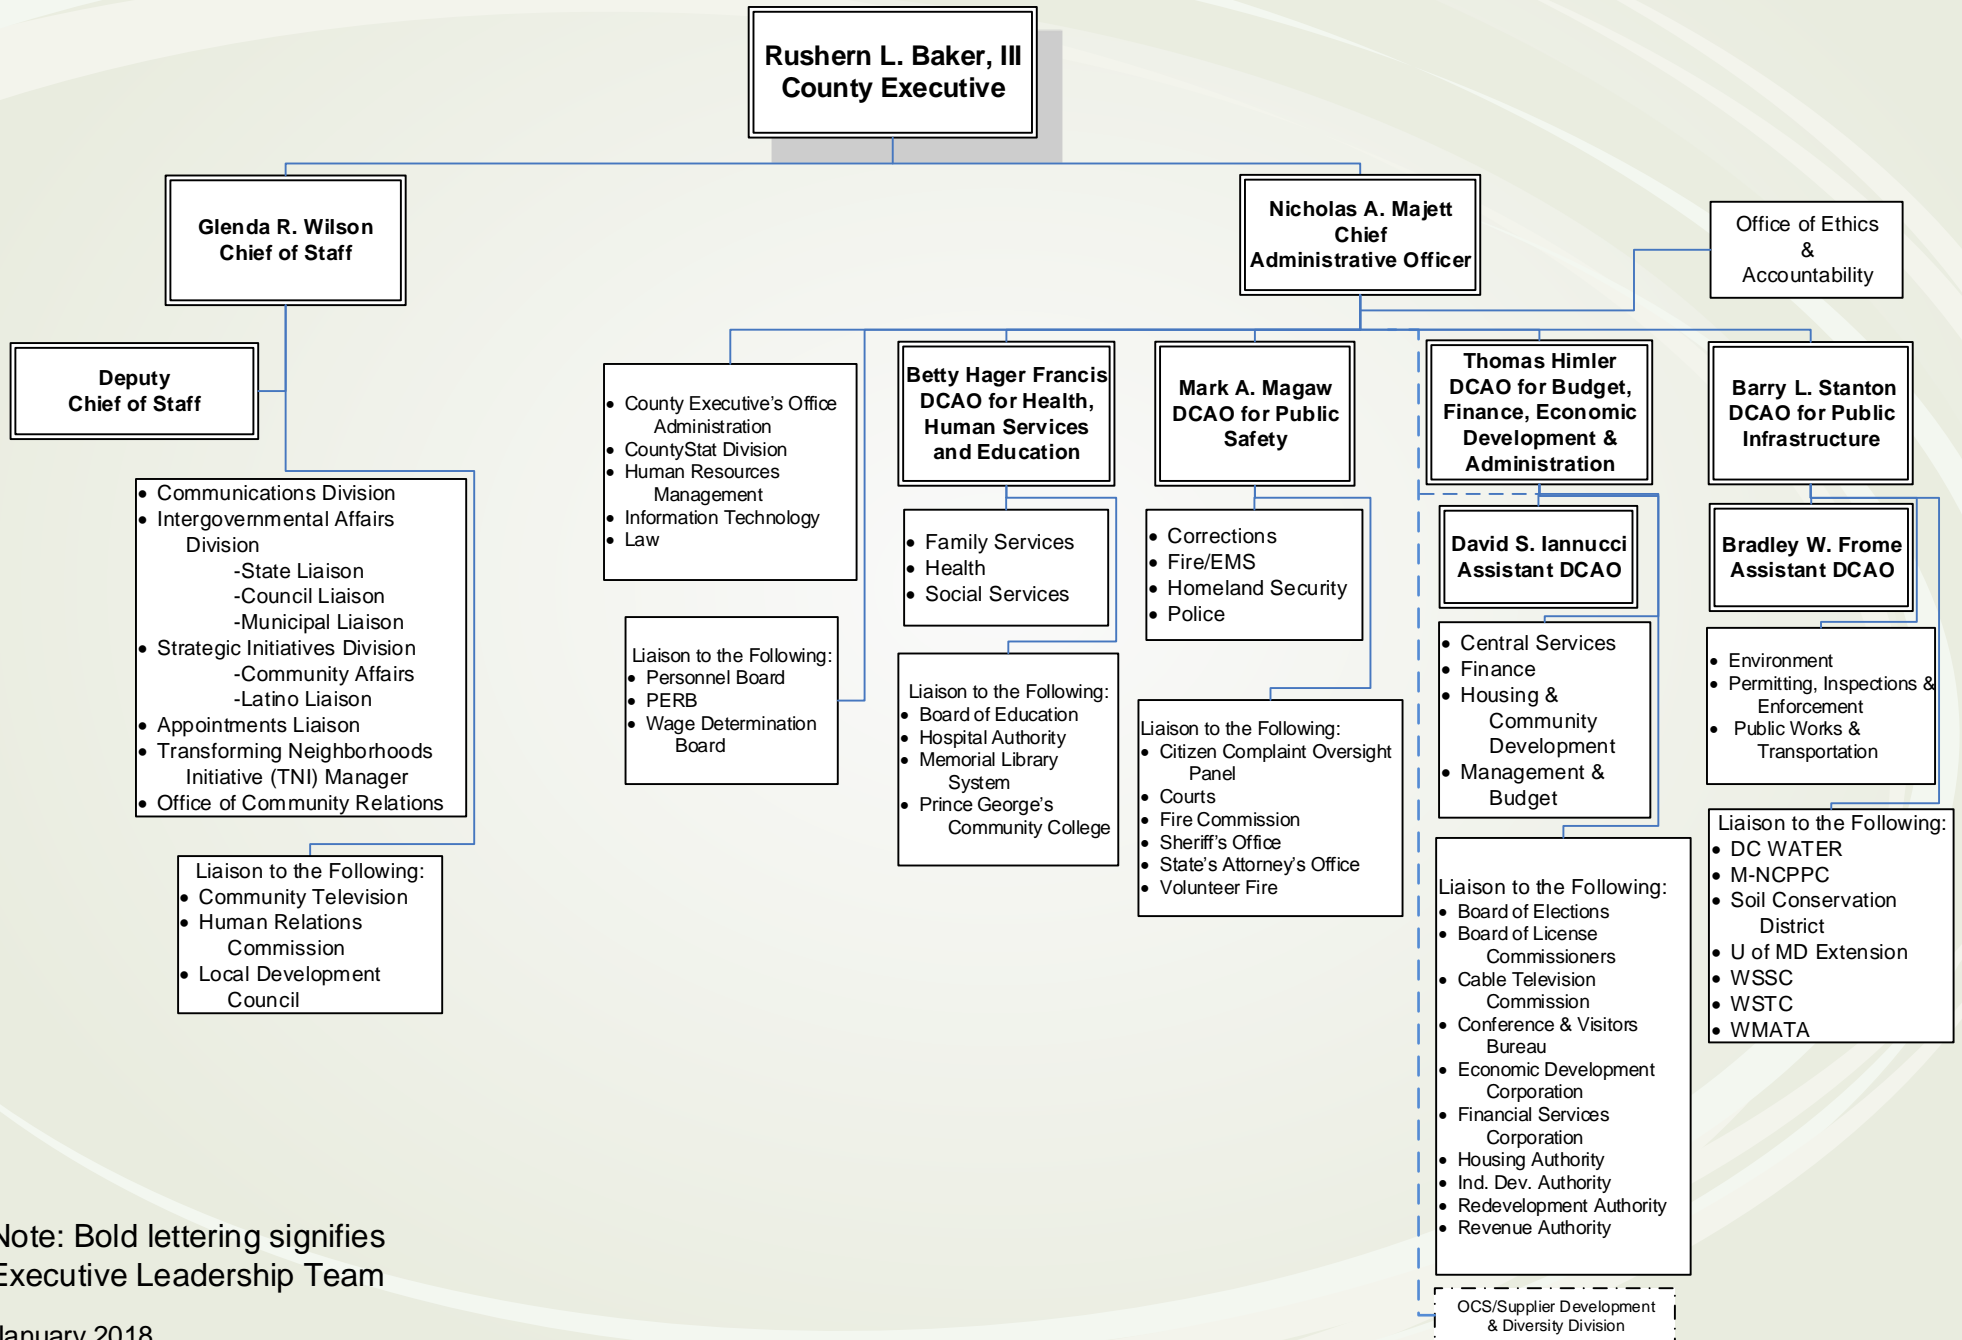

PRINCE GEORGE'S COUNTY GOVERNMENT

EXECUTIVE BRANCH ORGANIZATION CHART

Note: Bold lettering signifies Executive Leadership Team