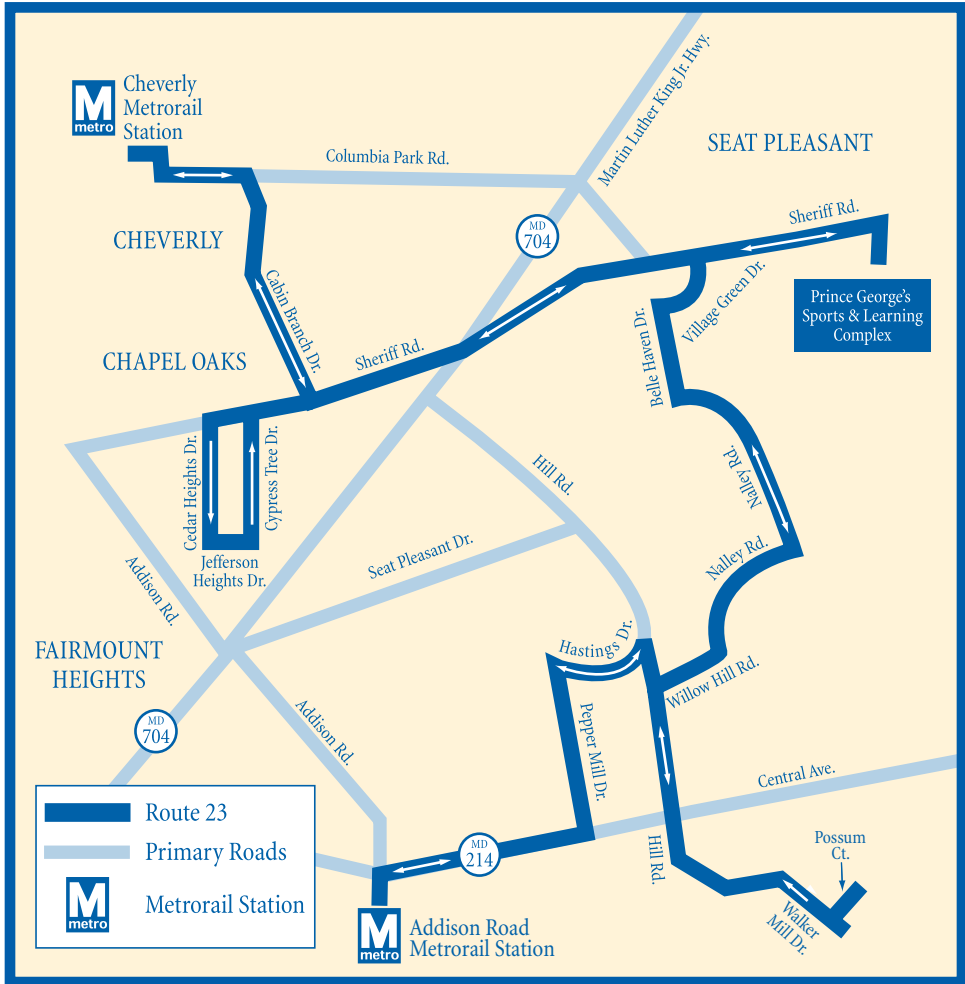

**ROUTE
23**

THE BUS

Seat Pleasant

Seat Pleasant/Fairmount Heights/Washington Heights

AM NORTHBOUND

Addison Road Metrorail Station	Possom Court @ Walker Mill Drive	Willow Hill Road @ Hill Road	Nalley Road @ Capital View Drive	Prince George's Sports Complex	Sheriff Road @ M. L. King Highway	Sheriff Road @ Glen Willow Drive	Cheverly Metrorail Station
6:00	6:09	6:14	6:19	6:24	6:28	6:34	6:38
6:30	6:39	6:44	6:49	6:54	6:58	7:04	7:08
7:00	7:09	7:14	7:19	7:24	7:28	7:34	7:38
7:30	7:39	7:44	7:49	7:54	7:58	8:04	8:08
8:00	8:09	8:14	8:19	8:24	8:28	8:34	8:38
8:30	8:39	8:44	8:49	8:54	8:58	9:04	9:08
9:00	9:09	9:14	9:19	9:24	9:28	9:34	9:38
9:30	9:39	9:44	9:49	9:54	9:58	10:04	10:08
10:00	10:09	10:14	10:19	10:24	10:28	10:34	10:38
10:30	10:39	10:44	10:49	10:54	10:58	11:04	11:08
11:00	11:09	11:14	11:19	11:24	11:28	11:34	11:38
11:30	11:39	11:44	11:49	11:54	11:58	12:04	12:08

PM NORTHBOUND

Addison Road Metrorail Station	Possom Court @ Walker Mill Drive	Willow Hill Road @ Hill Road	Nalley Road @ Capital View Drive	Prince George's Sports Complex	Sheriff Road @ M. L. King Highway	Sheriff Road @ Glen Willow Drive	Cheverly Metrorail Station
12:00	12:09	12:14	12:19	12:24	12:28	12:34	12:38
12:30	12:39	12:44	12:49	12:54	12:58	1:04	1:08
1:00	1:09	1:14	1:19	1:24	1:28	1:34	1:38
1:30	1:39	1:44	1:49	1:54	1:58	2:04	2:08
2:00	2:09	2:14	2:19	2:24	2:28	2:34	2:38
2:30	2:39	2:44	2:49	2:54	2:58	3:04	3:08
3:00	3:09	3:14	3:19	3:24	3:28	3:34	3:38
3:30	3:39	3:44	3:49	3:54	3:58	4:04	4:08
4:00	4:09	4:14	4:19	4:24	4:28	4:34	4:38
4:30	4:39	4:44	4:49	4:54	4:58	5:04	5:08
5:00	5:09	5:14	5:19	5:24	5:28	5:34	5:38
5:30	5:39	5:44	5:49	5:54	5:58	6:04	6:08
6:00	6:09	6:14	6:19	6:24	6:28	6:34	6:38
6:30	6:39	6:44	6:49	6:54	6:58	7:04	7:08
7:00	7:09	7:14	7:19	7:24	7:28	7:34	7:38