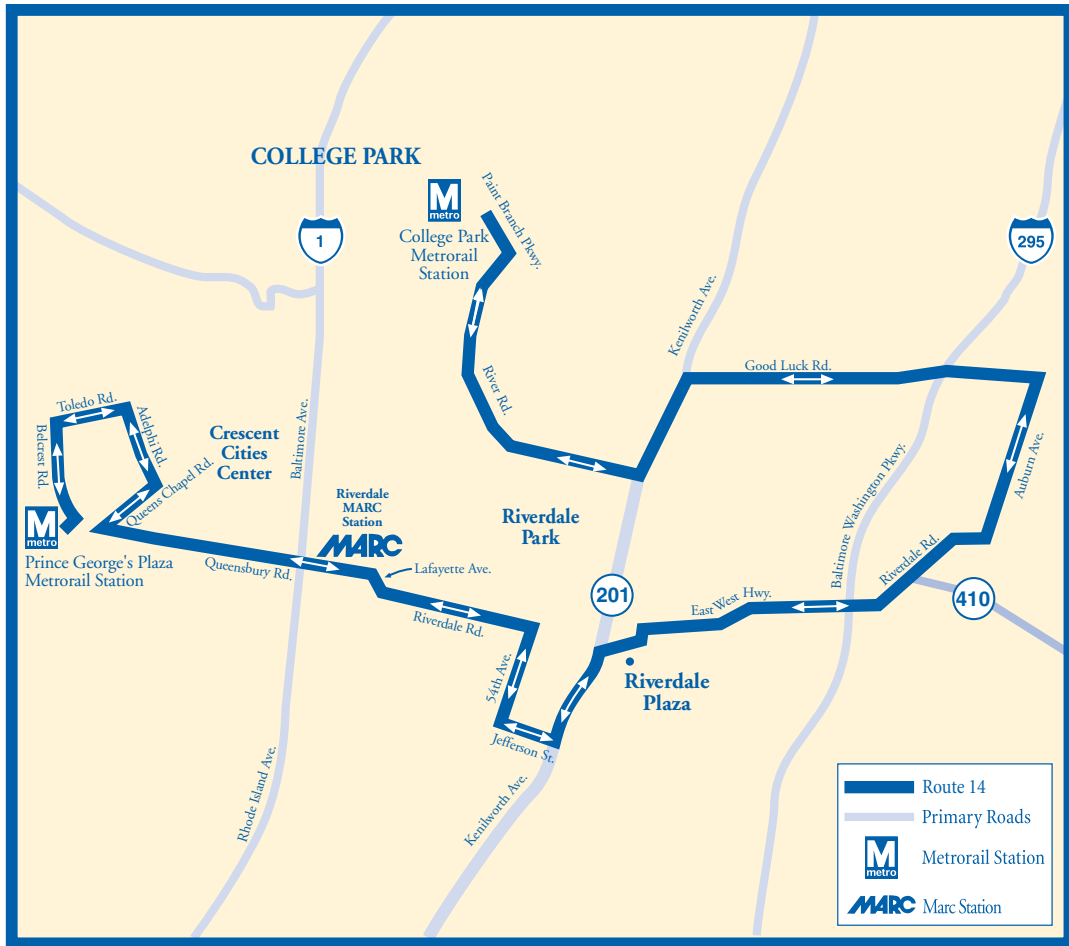

**ROUTE  
14**

# THE BUS

**College Park Metrorail/Riverdale Park**

DPW&T, Effective Date: December 2003

Reprint Date: September 2004

# College Park Metrorail/Riverdale Park