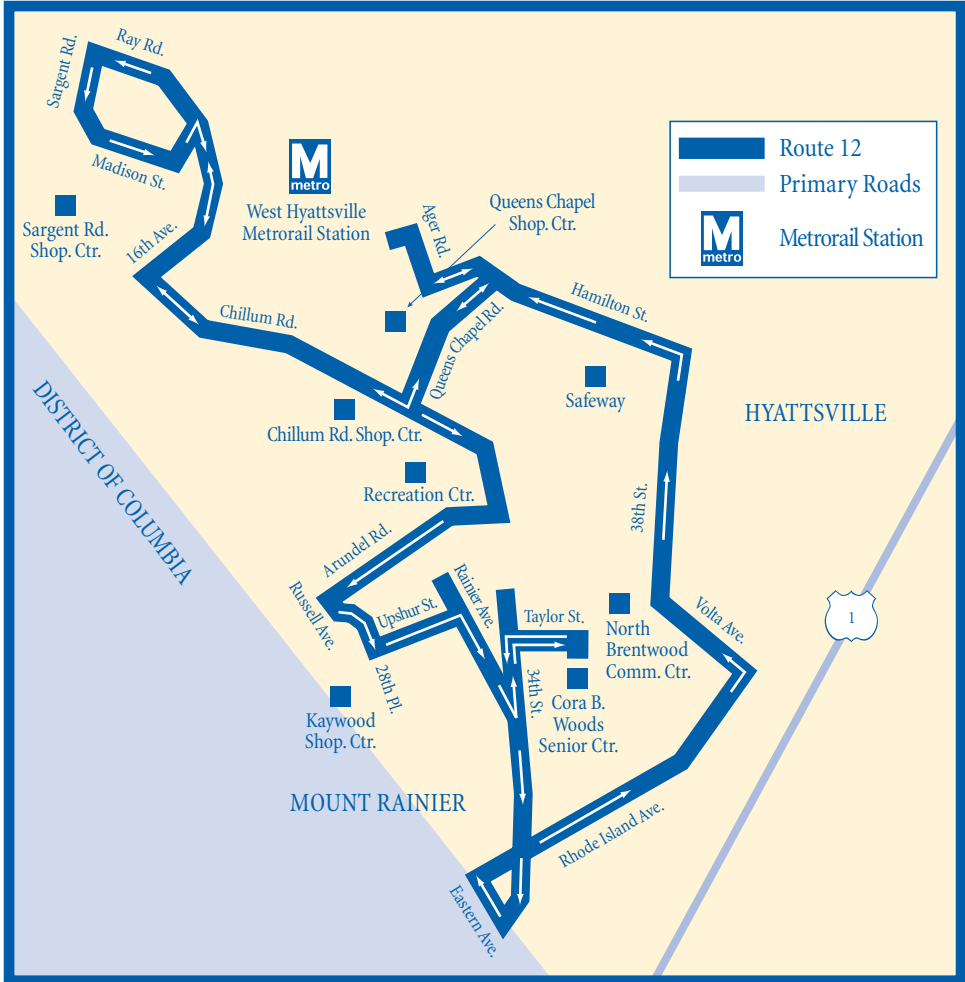

**ROUTE  
12**

# THE BUS

**Chillum/ Mt. Rainier/ Brentwood**

DPW&T, Effective Date: December 2001

Reprint Date: June 2005

**West Hyattsville Metrorail Station / Chillum / Mt. Rainier / Brentwood**

**AM**

West Hyattsville Metrorail Station	Sargent Road	West Hyattsville Metrorail Station	28th Place @ Russell Ave.	Cora B. Woods Center	R.I. Ave. @ Mt. Rainier	Volta Street @ 39th Place	Hamilton Street @ 36th Avenue	West Hyattsville Metrorail Station
5:30	5:37	5:46	5:54	6:00	6:06	6:11	6:15	6:19
6:00	6:07	6:16	6:24	6:30	6:36	6:41	6:45	6:49
6:30	6:37	6:46	6:54	7:00	7:06	7:11	7:15	7:19
7:00	7:07	7:16	7:24	7:30	7:36	7:41	7:45	7:49
7:30	7:37	7:46	7:54	8:00	8:06	8:11	8:15	8:19
8:00	8:07	8:16	8:24	8:30	8:36	8:41	8:45	8:49
8:30	8:37	8:46	8:54	9:00	9:06	9:11	9:15	9:19
9:00	9:07	9:16	9:24	9:30	9:36	9:41	9:45	9:49
9:30	9:37	9:46	9:54	10:00	10:06	10:11	10:15	10:19
10:00	10:07	10:16	10:24	10:30	10:36	10:41	10:45	10:49
11:00	11:07	11:16	11:24	11:30	11:36	11:41	11:45	11:49

**PM**

West Hyattsville Metrorail Station	Sargent Road	West Hyattsville Station	28th Place @ Russell Ave.	Cora B. Woods Center	R.I. Ave. @ Mt. Rainier	Volta Street @ 39th Place	Hamilton Street @ 36th Avenue	West Hyattsville Metrorail Station
12:00	12:07	12:16	12:24	12:30	12:36	12:41	12:45	12:49
1:00	1:07	1:16	1:24	1:30	1:36	1:41	1:45	1:49
2:00	2:07	2:16	2:24	2:30	2:36	2:41	2:45	2:49
3:00	3:07	3:16	3:24	3:30	3:36	3:41	3:45	3:49
3:30	3:37	3:46	3:54	4:00	4:06	4:11	4:15	4:19
4:00	4:07	4:16	4:24	4:30	4:36	4:41	4:45	4:49
4:30	4:37	4:46	4:54	5:00	5:06	5:11	5:15	5:19
5:00	5:07	5:16	5:24	5:30	5:36	5:41	5:45	5:49
5:30	5:37	5:46	5:54	6:00	6:06	6:11	6:15	6:19
6:00	6:07	6:16	6:24	6:30	6:36	6:41	6:45	6:49
6:30	6:37	6:46	6:54	7:00	7:06	7:11	7:15	7:19