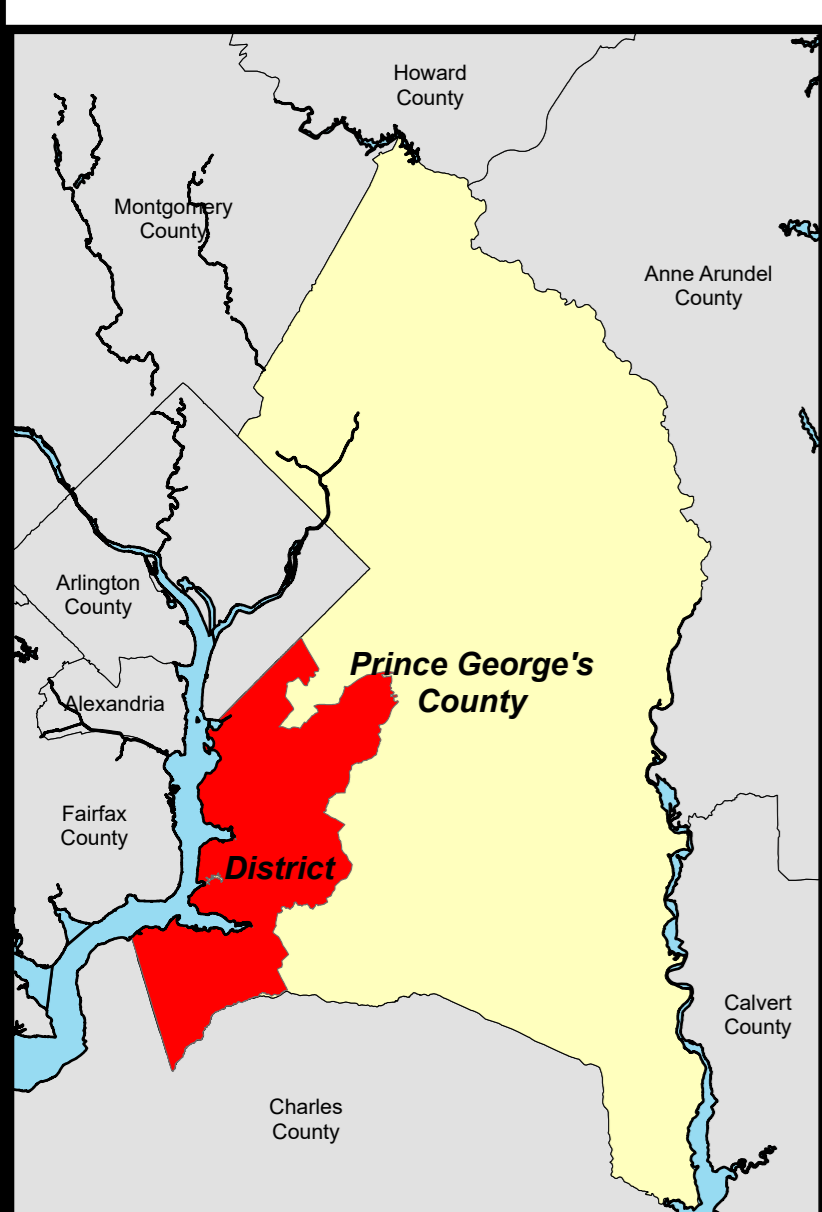

Legislative District 26

Prince George's County, Maryland

Legend

- 26 Legislative District and Number
- 01-01 Election Precincts
- Municipalities
- Roads
- Polling Place and Precinct Number

DATA SOURCE	MNCPPC, OIT - GIS
DATE CREATED	May 2022
SERIAL NO	Legislative District 26

Prince George's County Board of Elections
This map may not be reproduced, stored in a retrieval system, or transmitted in any form including electronic or by photo reproduction, without the express written permission of the Prince George's County Board of Elections. Polling places are subject to change. Please visit elections.mypgc.us regularly for updates.