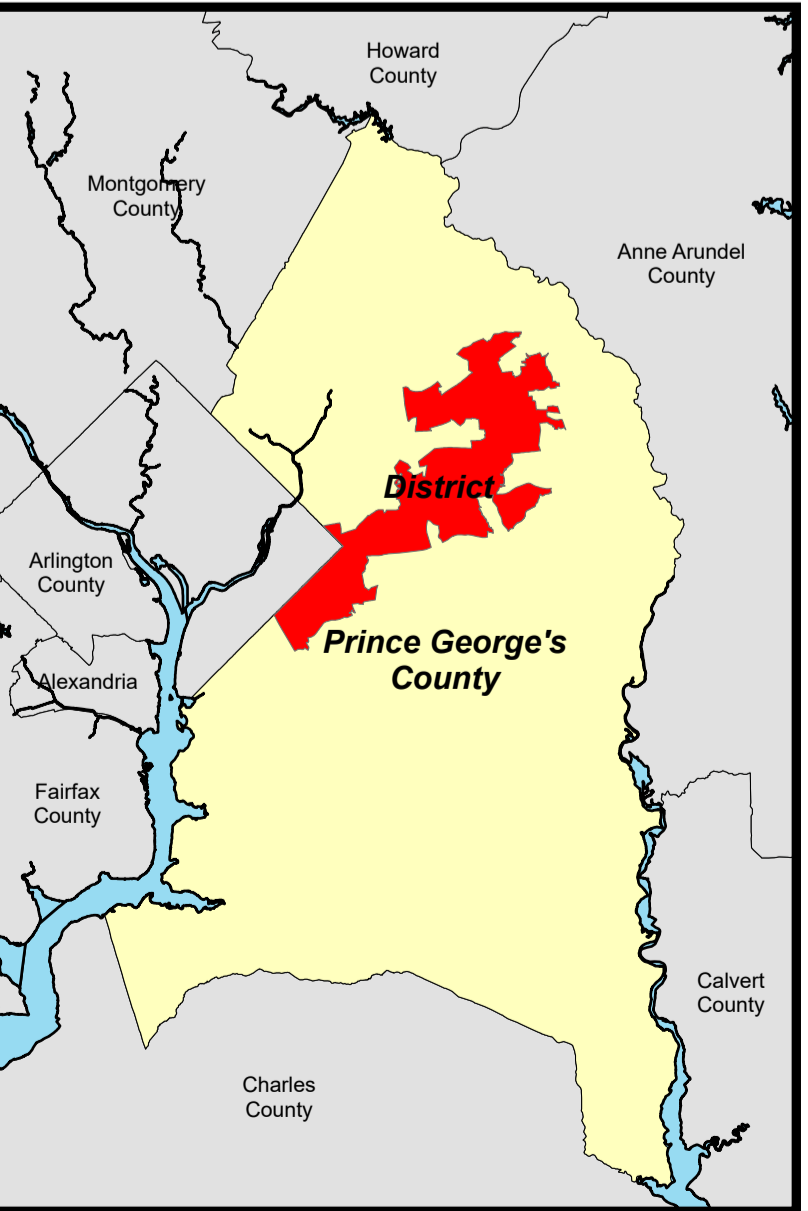

# Legislative District 24

## Prince George's County, Maryland

|              |                         |
|--------------|-------------------------|
| DATA SOURCE  | MNCPPC, OITC - GIS      |
| DATE CREATED | May 2022                |
| SERIAL NO    | Legislative District 24 |

**Legend**

- 22 Legislative District and Number
- 07-01 Election Precincts
- Polling Place and Precinct Number
- Municipalities
- Roads

**Disclaimer**  
 The information contained on this page is NOT to be construed or used as a "legal description". Prince George's County GIS does not provide any guaranty of accuracy or completeness regarding the map information. Any errors or omissions should be reported to the Prince George's County GIS. In no event will Prince George's County GIS be liable for any damages, including but not limited to loss of data, lost profits, business interruption, loss of business information or any other pecuniary loss that might arise from the use of this map or information it contains.

The base map was compiled from aerial photography data acquired 2000. All mapping is referenced to the Maryland State Plane Coordinate System 1983 North American horizontal datum and 1988 vertical datum in meters.