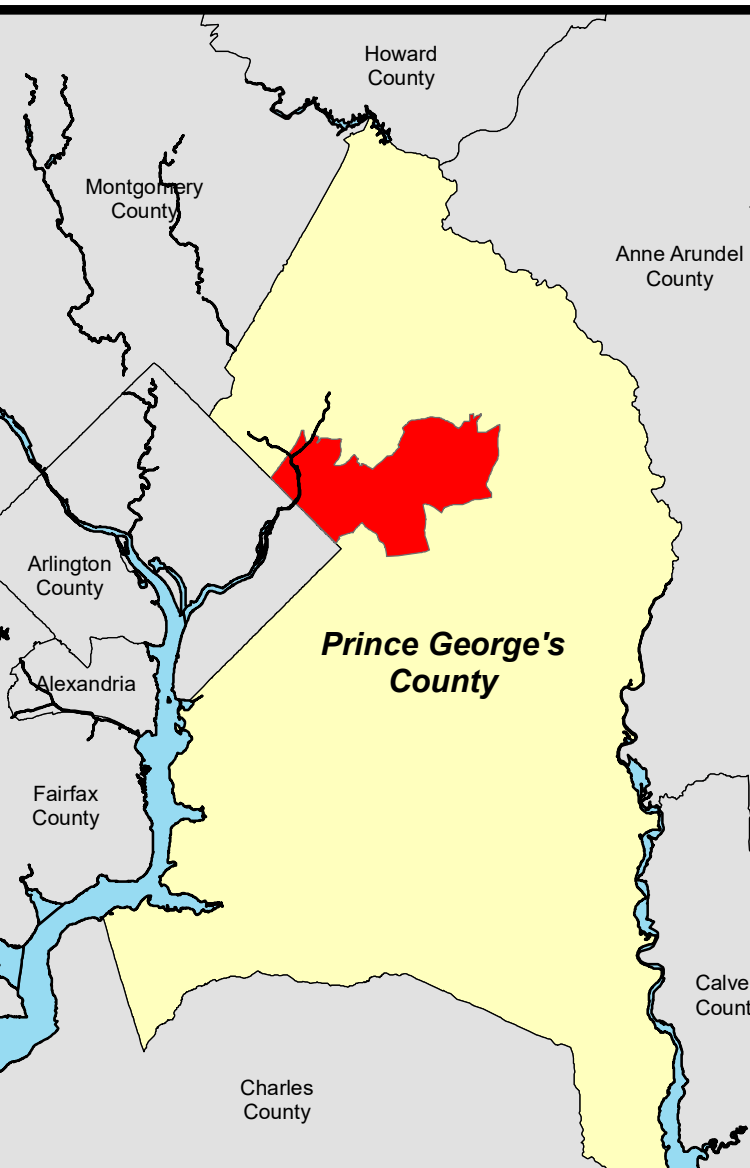

Councilmanic District 5

Prince George's County, Maryland