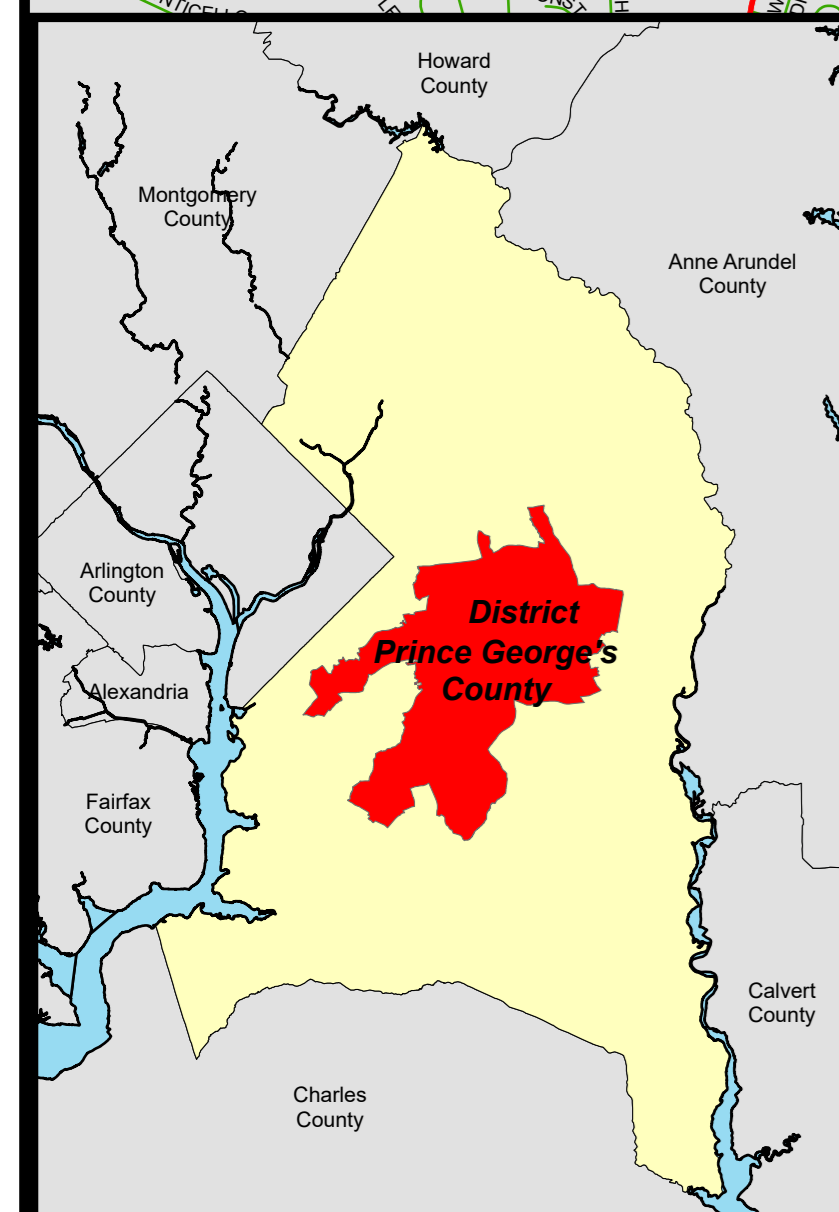

Legislative District 25

Prince George's County, Maryland

Legend

- 25 Legislative District and Number
- 01-01 Election Precincts
- Municipalities
- Roads
- Polling Place and Precinct Number

DATA SOURCE	MNCPPC, OIT - GIS
DATE CREATED	May 2022
SERIAL NO	Legislative District 25

Prince George's County Board of Elections
This map may not be reproduced, stored in a retrieval system, or transmitted in any form including electronic or by photo reproduction, without the express written permission of the Prince George's County Board of Elections. Polling places are subject to change. Please visit elections.mypgc.us regularly for updates.

0 0.250 0.5 0.75 1 Miles

The base map was compiled from aerial photography data acquired 2000. All mapping is referenced to the Maryland State Plane Coordinate System 1983 North American horizontal datum and 1988 vertical datum in meters.